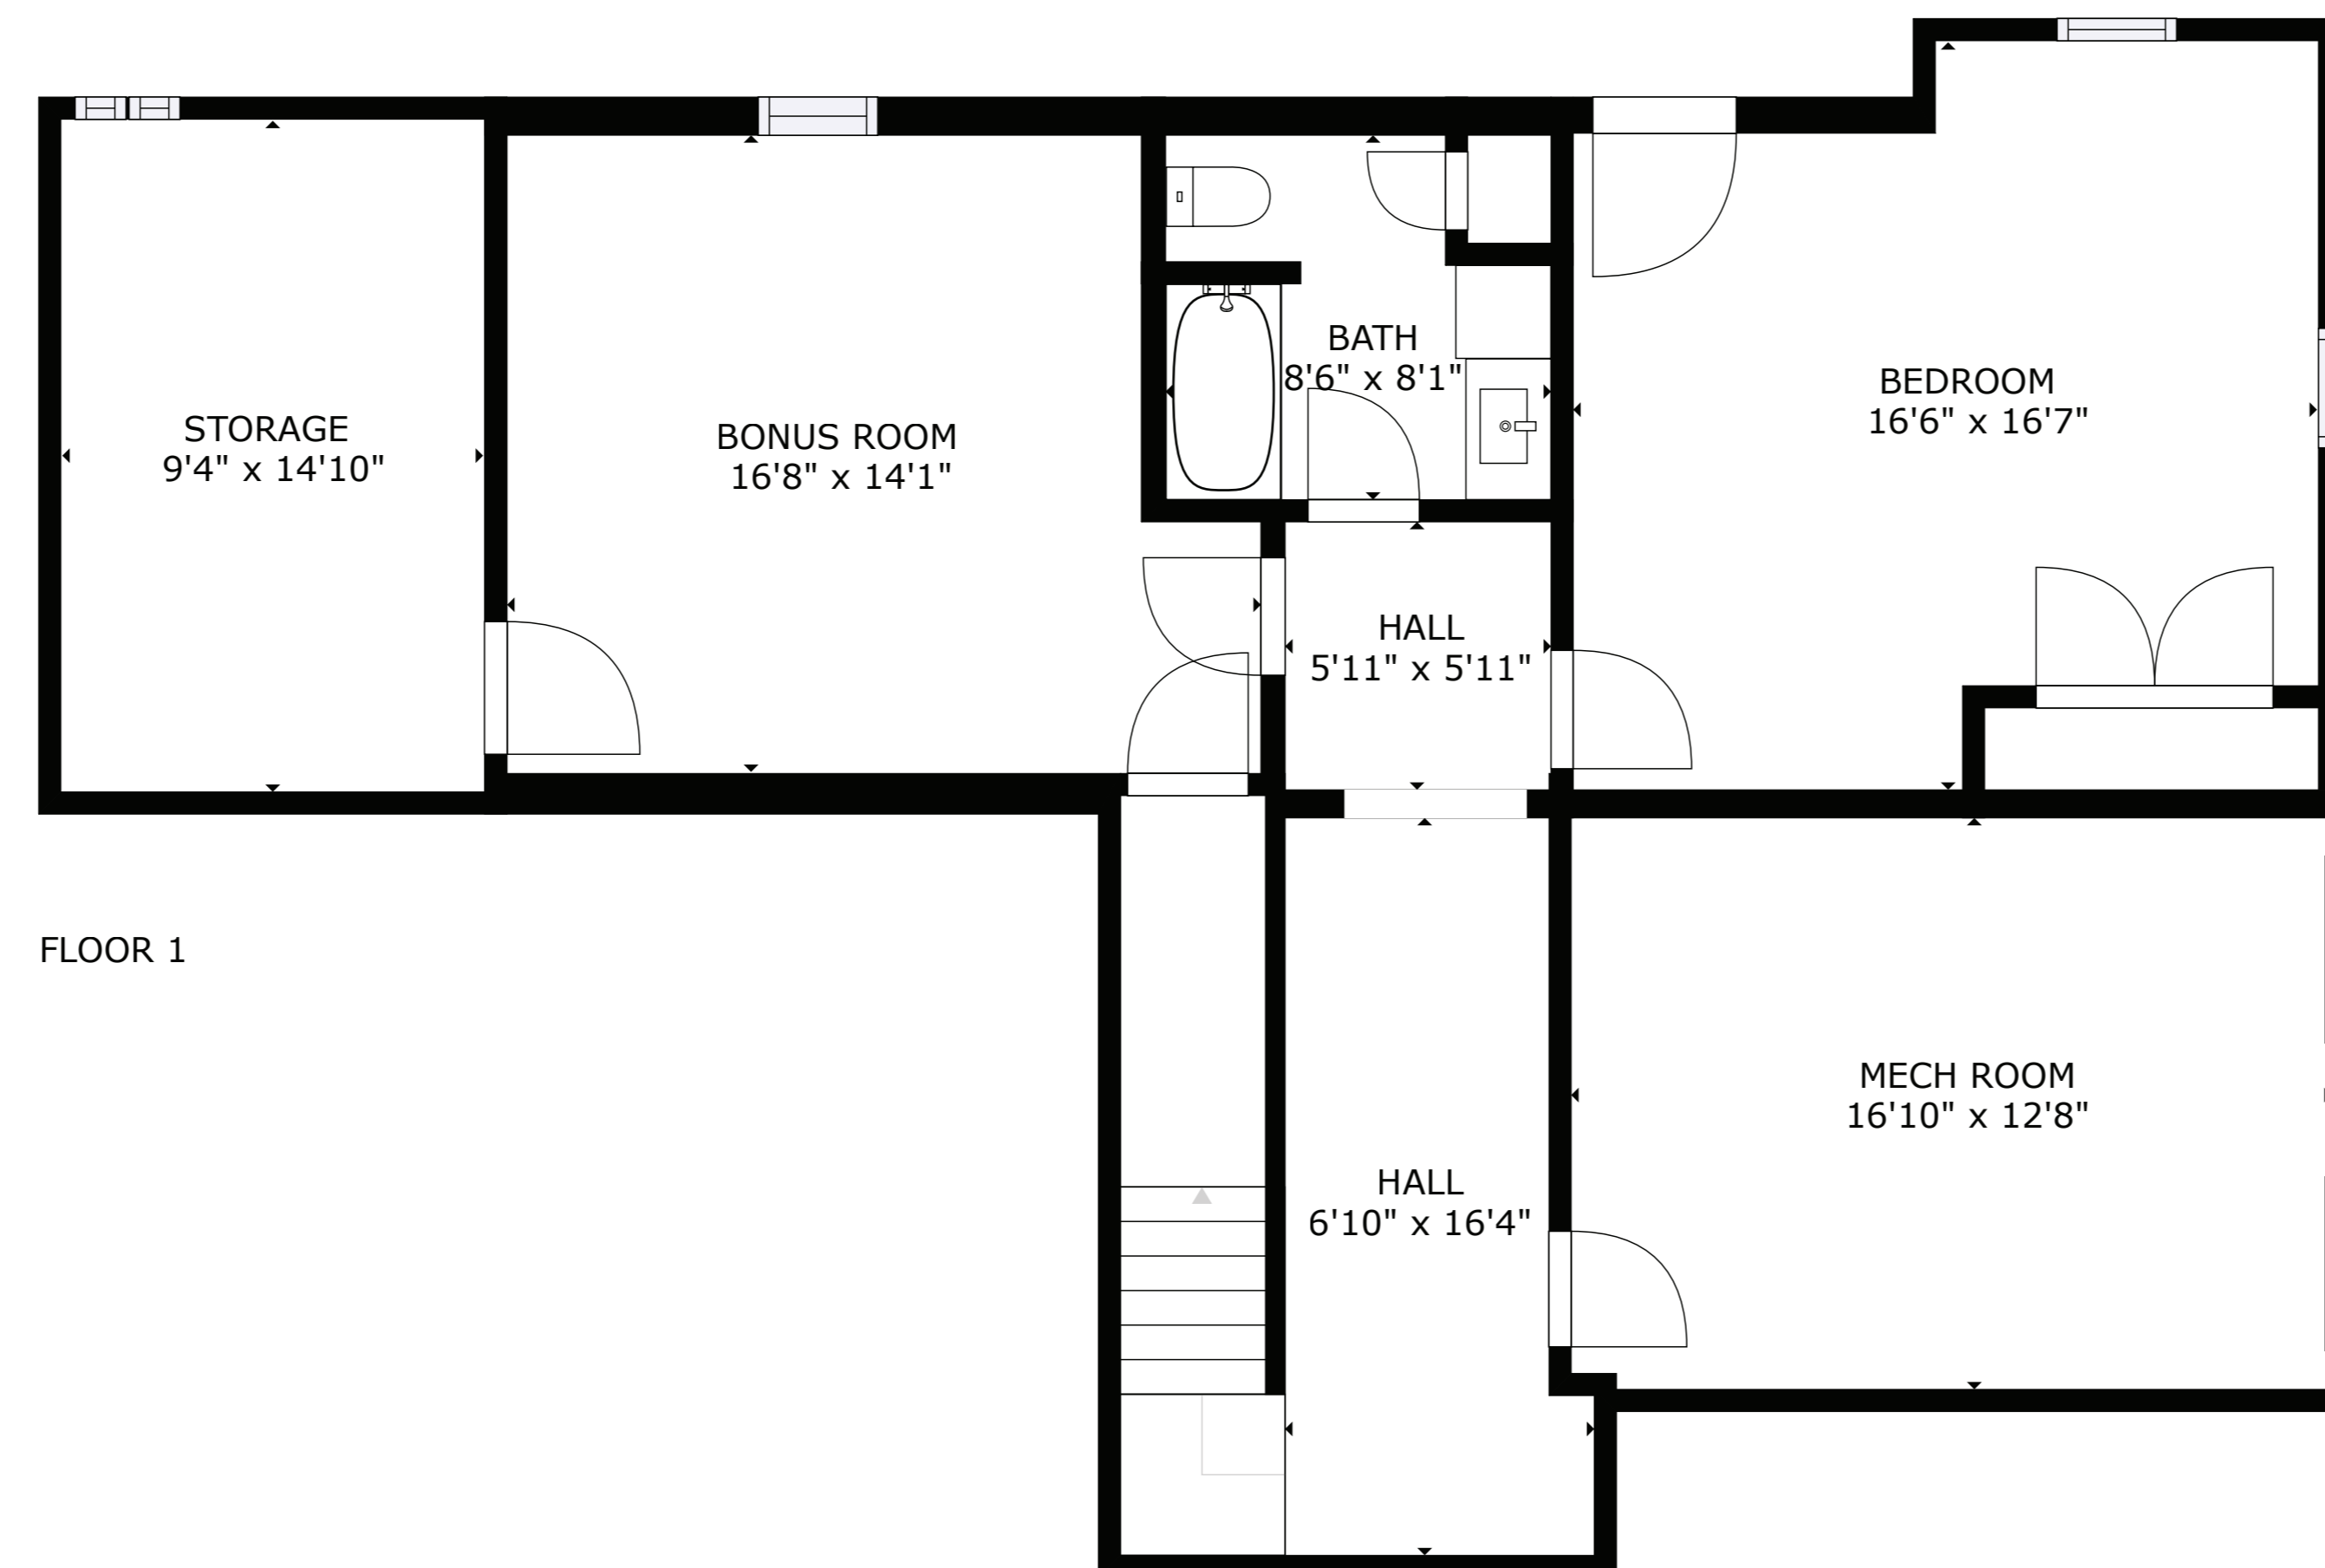

FLOOR 2

FLOOR 3

FLOOR 1

GROSS INTERNAL AREA
 FLOOR 1: 1136 sq. ft, FLOOR 2: 1236 sq. ft
 FLOOR 3: 1443 sq. ft, EXCLUDED AREAS:
 GARAGE: 534 sq. ft
 TOTAL: 3815 sq. ft

SIZES AND DIMENSIONS ARE APPROXIMATE, ACTUAL MAY VARY.