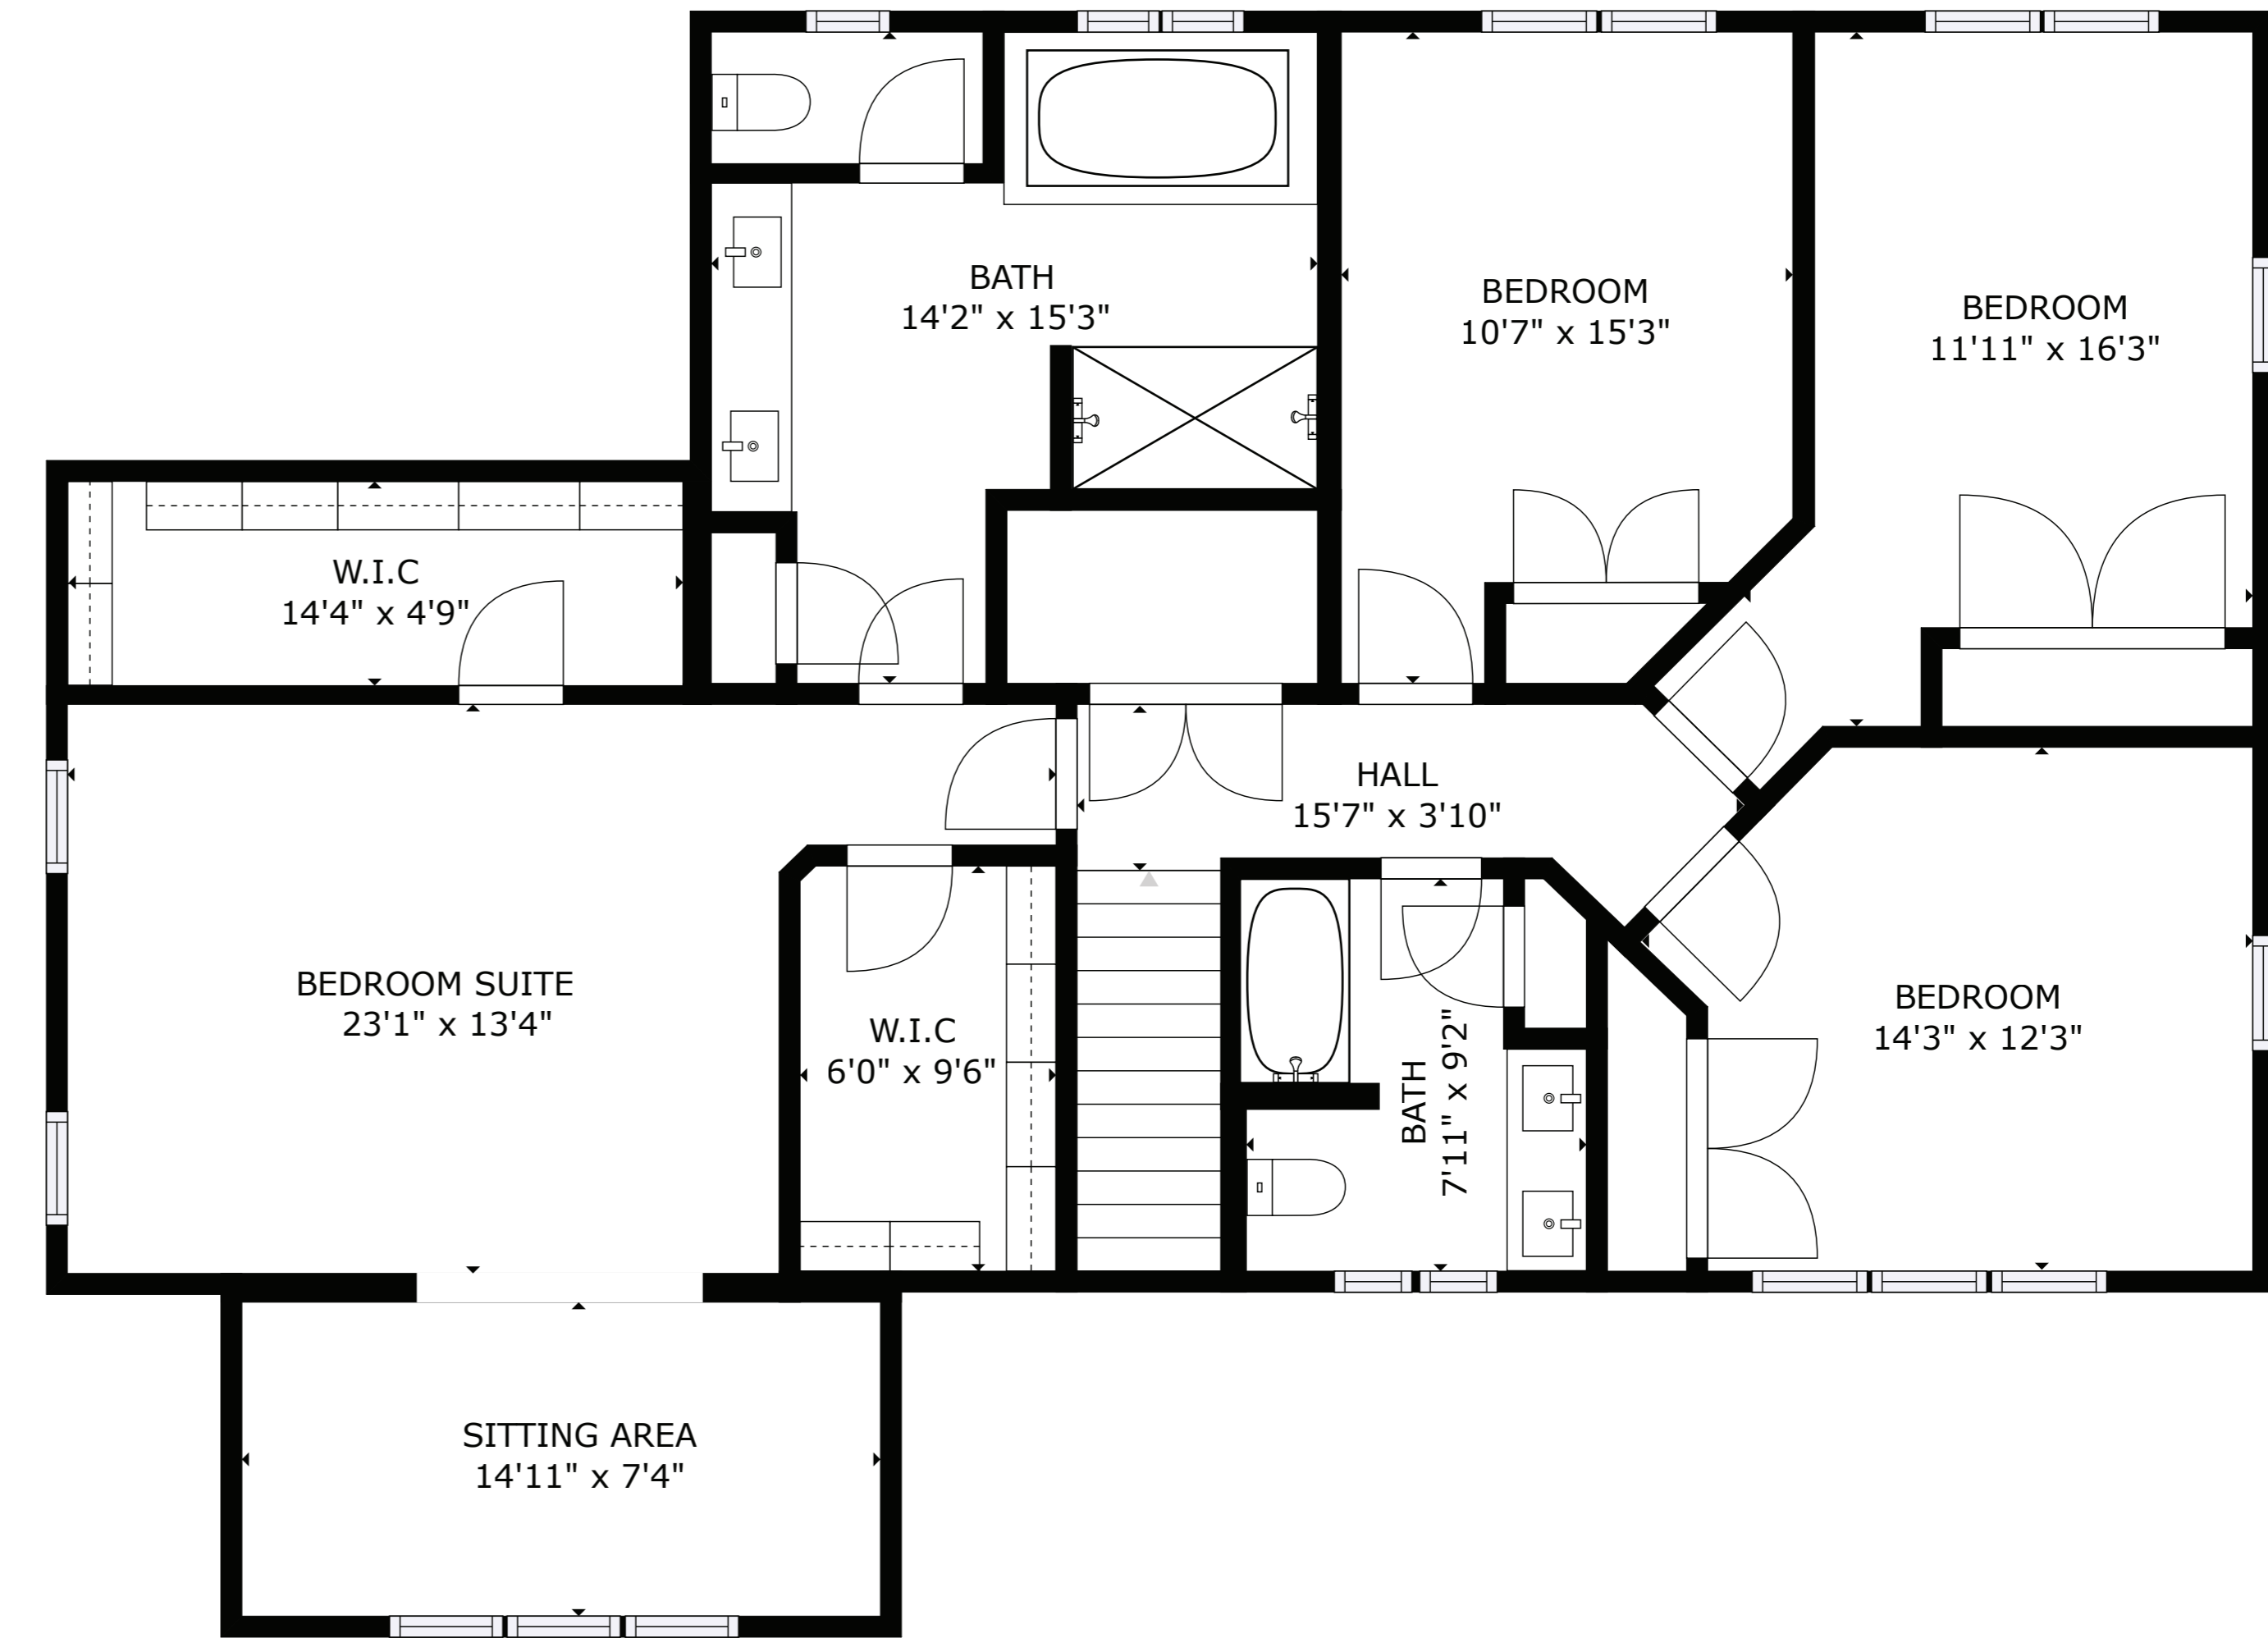

FLOOR 2

FLOOR 3

FLOOR 1

GROSS INTERNAL AREA
 FLOOR 1: 1136 sq. ft, FLOOR 2: 1236 sq. ft
 FLOOR 3: 1443 sq. ft, EXCLUDED AREAS:
 GARAGE: 534 sq. ft
 TOTAL: 3815 sq. ft

SIZES AND DIMENSIONS ARE APPROXIMATE, ACTUAL MAY VARY.