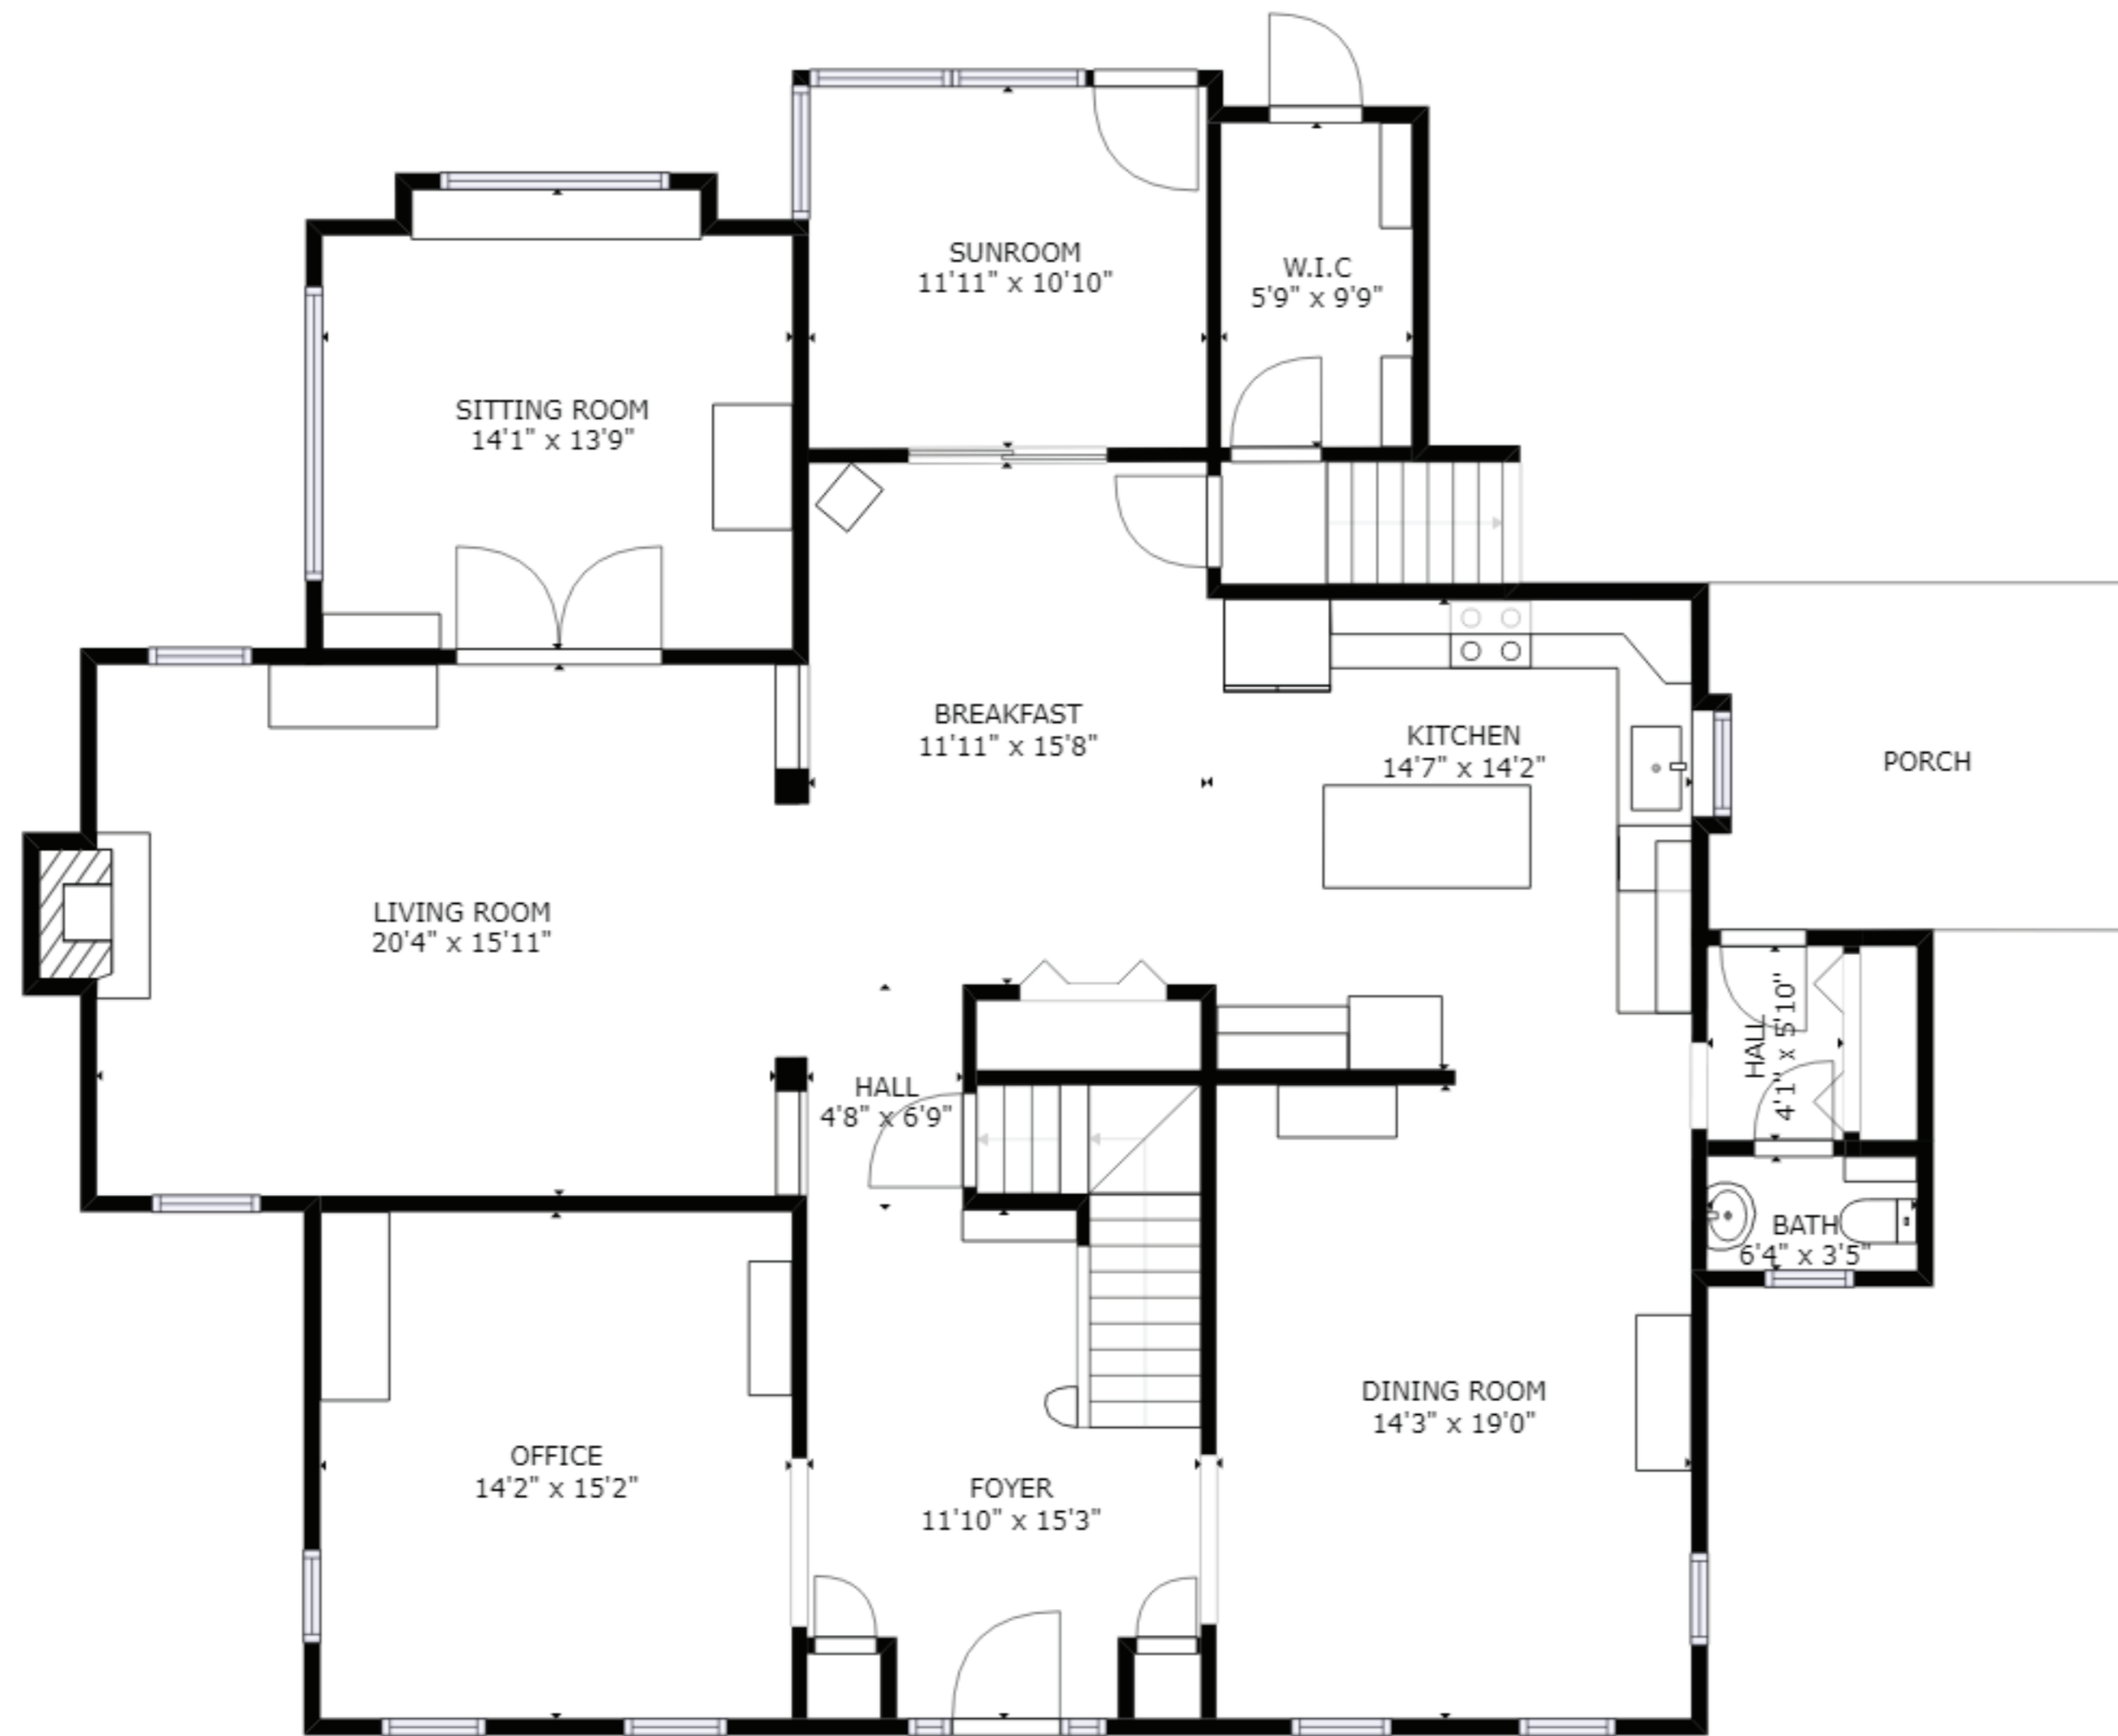

FLOOR 1

FLOOR 2

FLOOR 3

GROSS INTERNAL AREA
 FLOOR 1: 1216 sq ft, FLOOR 2: 2015 sq ft
 FLOOR 3: 2462 sq ft, EXCLUDED AREAS:
 REDUCED HEADROOM BELOW 1.5M: 5 sq ft
 TOTAL: 5693 sq ft

SIZES AND DIMENSIONS ARE APPROXIMATE, ACTUAL MAY VARY.