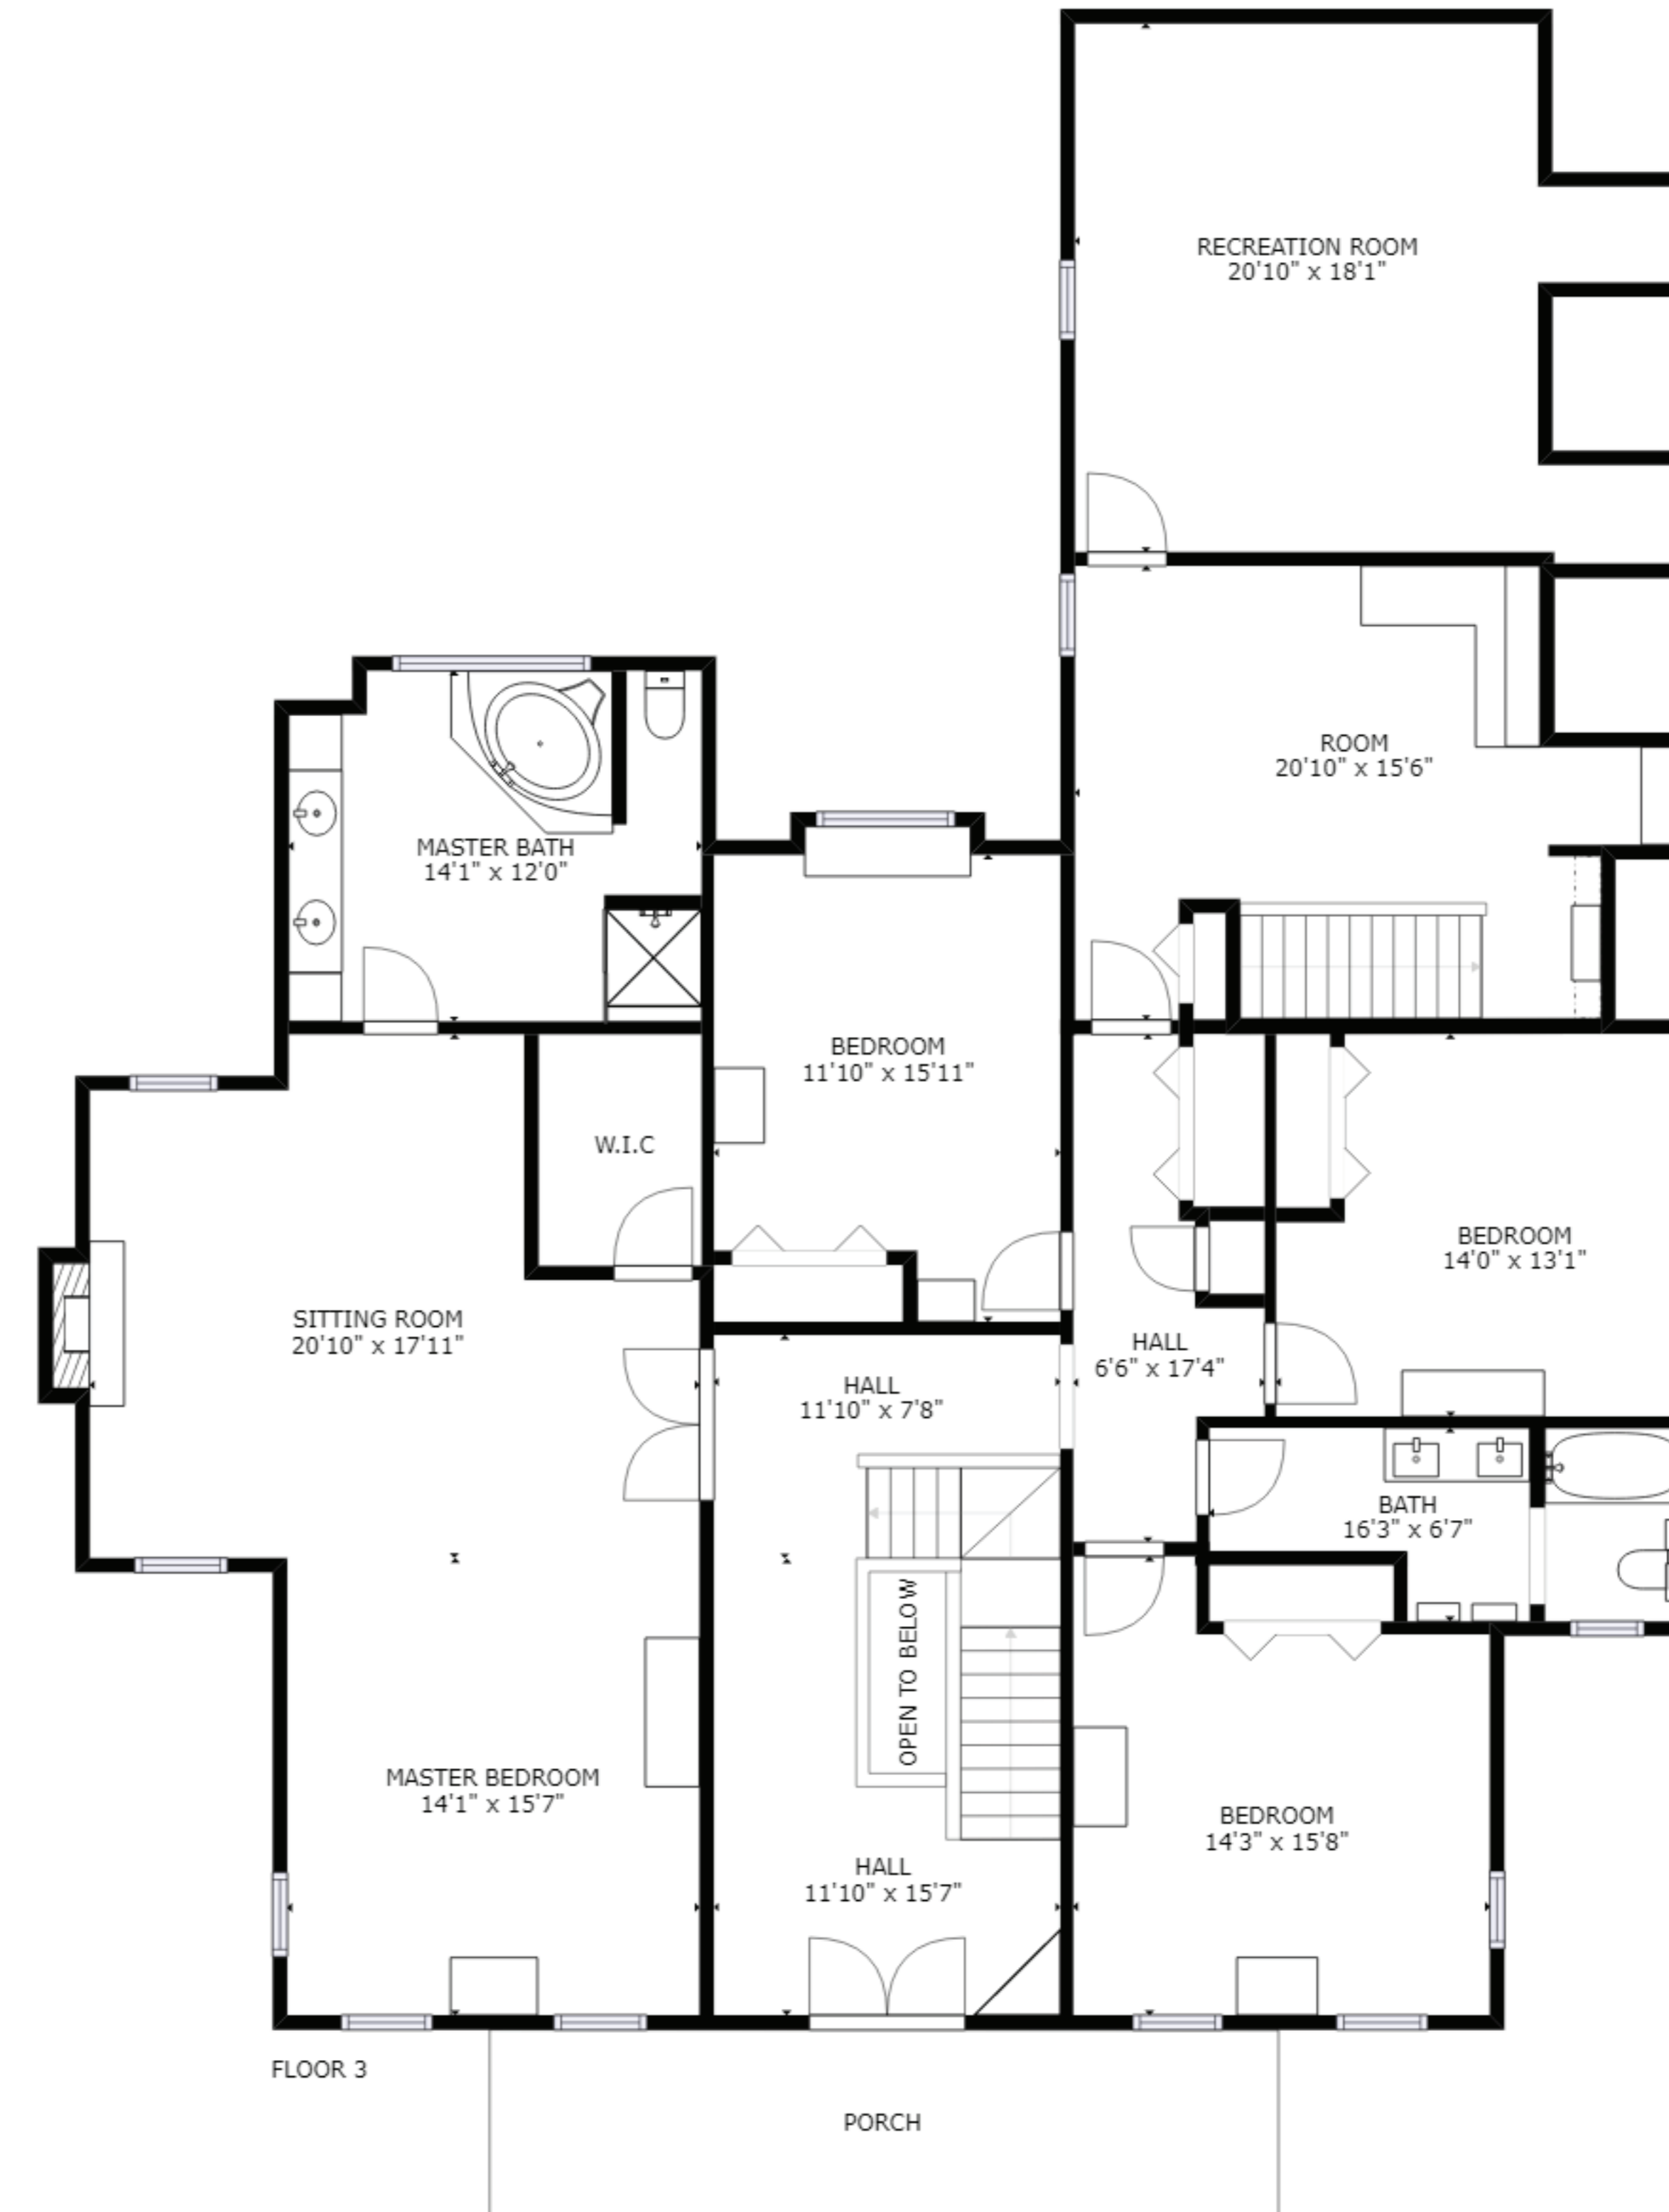

FLOOR 1

FLOOR 2

FLOOR 3

GROSS INTERNAL AREA
 FLOOR 1: 1216 sq ft, FLOOR 2: 2015 sq ft
 FLOOR 3: 2462 sq ft, EXCLUDED AREAS:
 REDUCED HEADROOM BELOW 1.5M: 5 sq ft
 TOTAL: 5693 sq ft

SIZES AND DIMENSIONS ARE APPROXIMATE, ACTUAL MAY VARY.