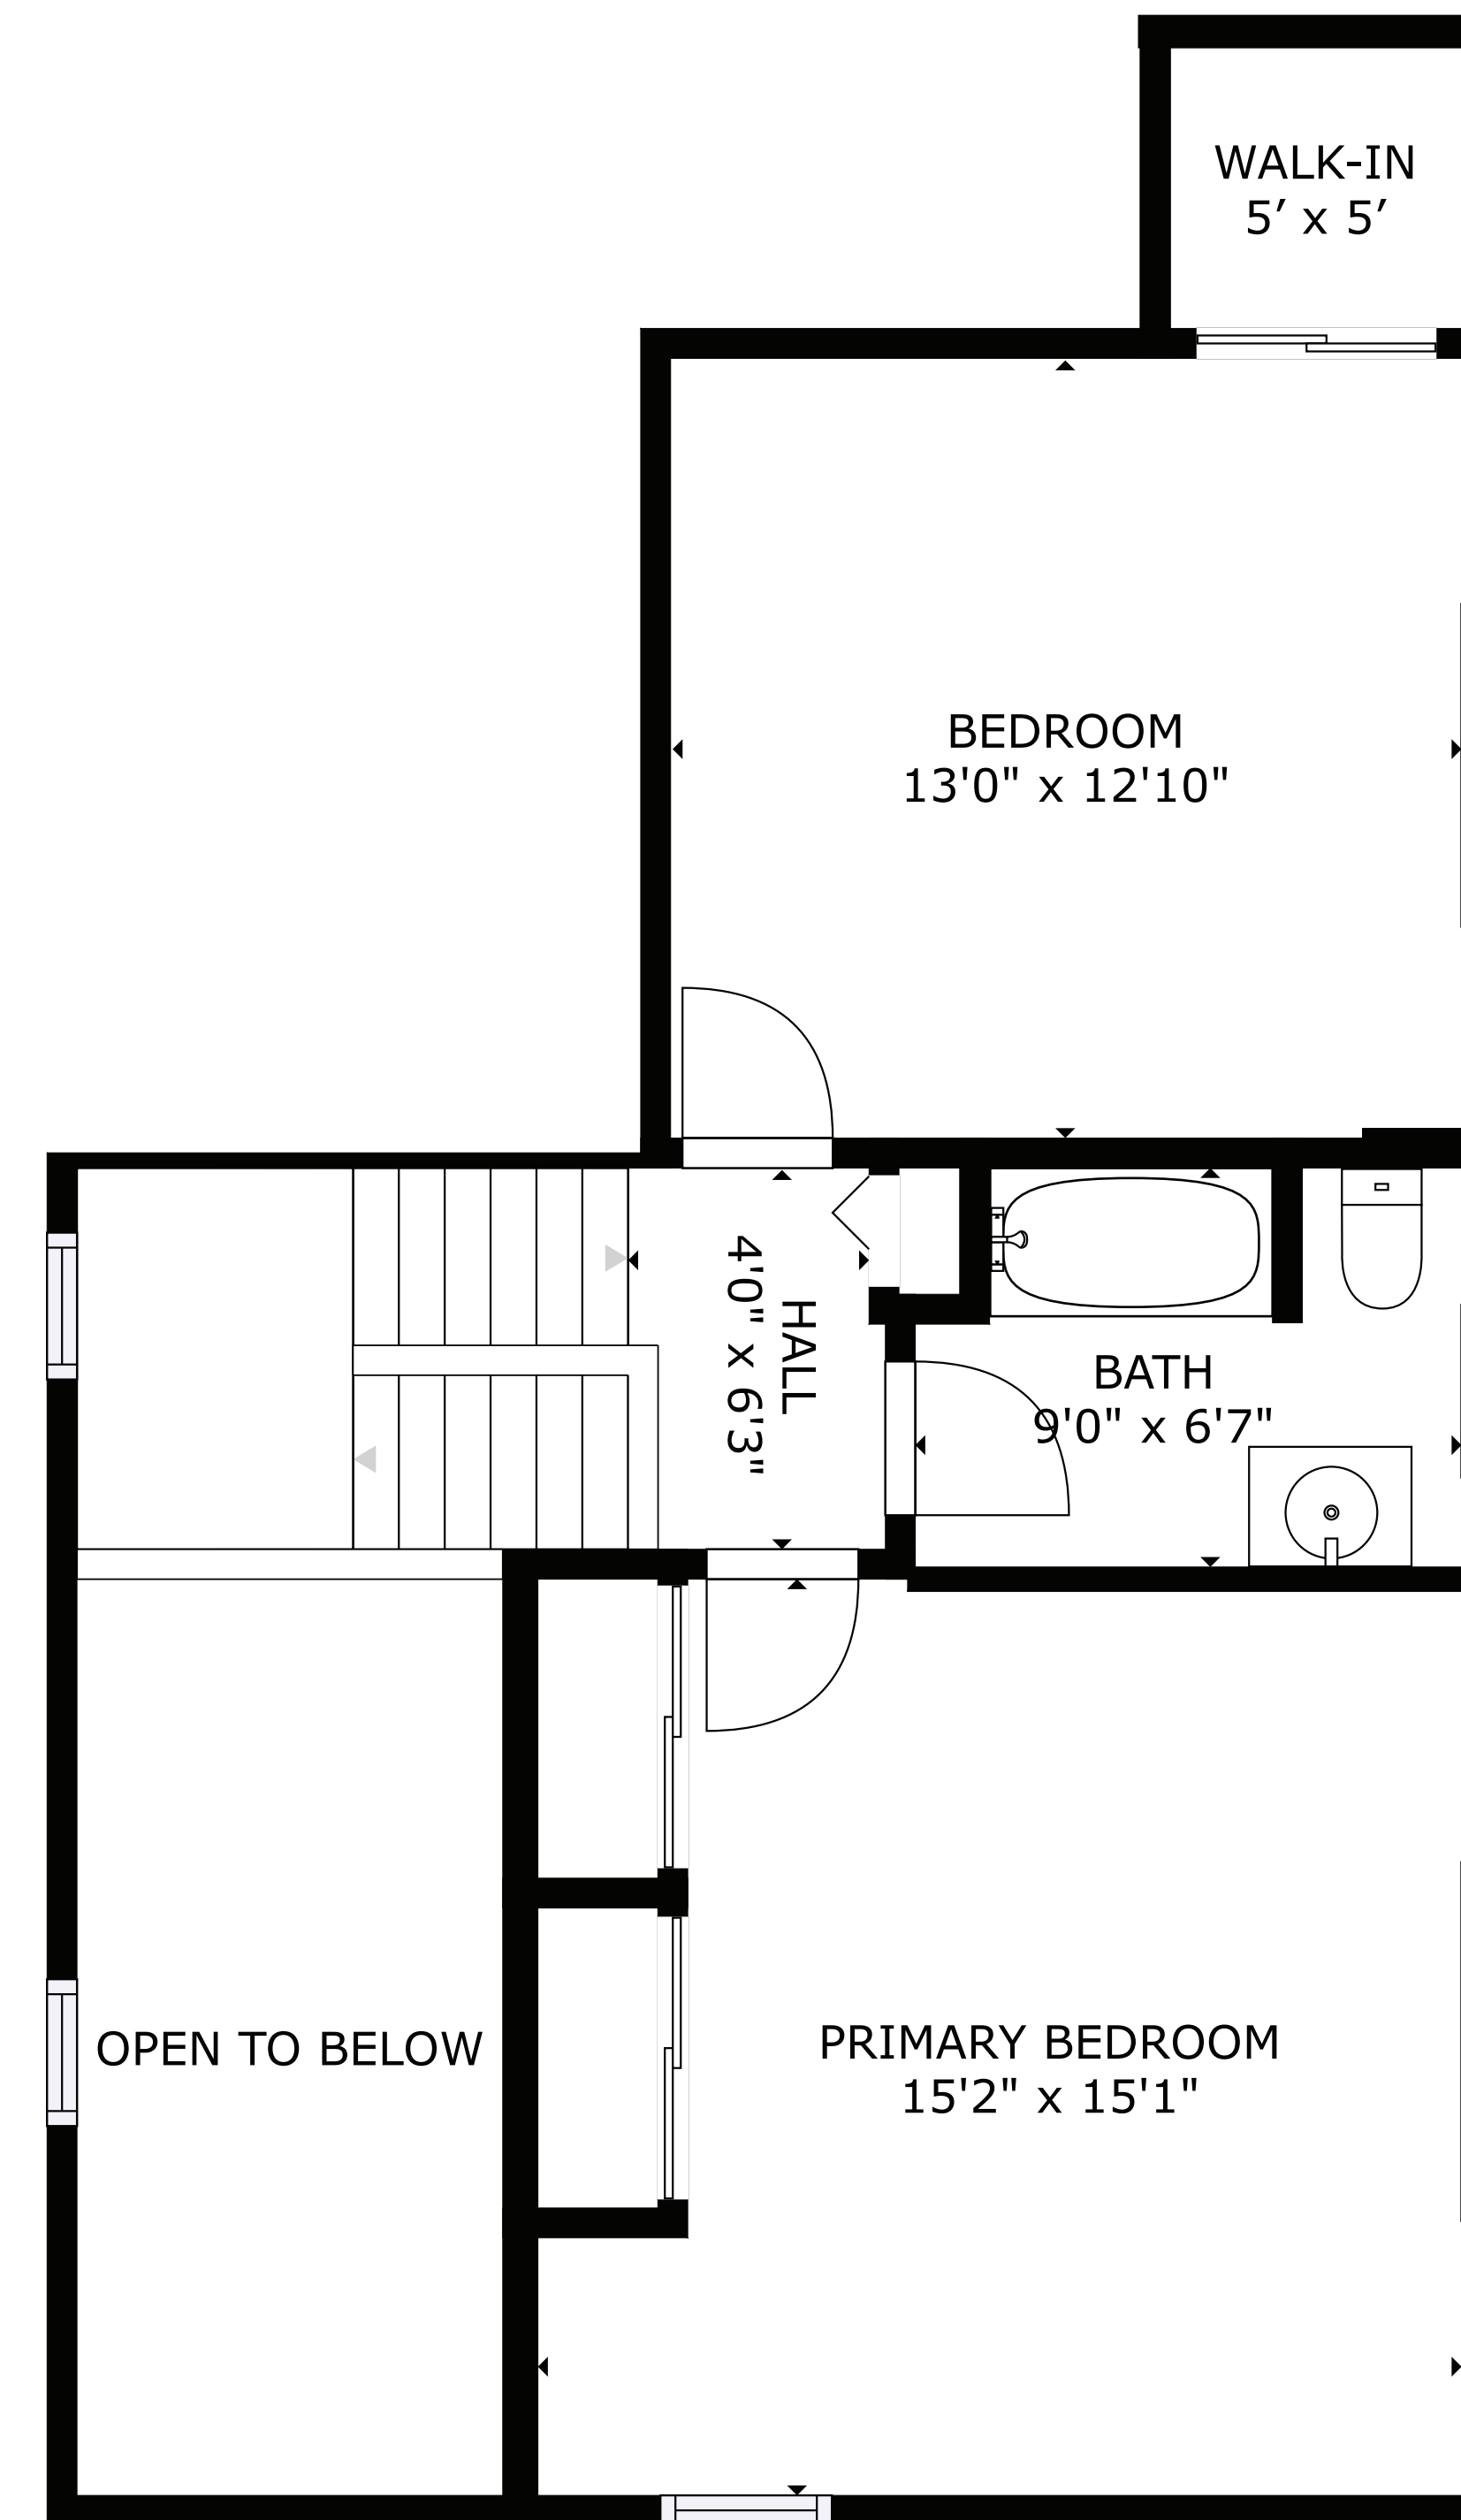

LOWER LEVEL

FLOOR 1

FLOOR 2

GROSS INTERNAL AREA
 LOWER LEVEL: 525 sq. ft, FLOOR 1: 831 sq. ft
 FLOOR 2: 594 sq. ft EXCLUDED: 236 sq.ft.
 TOTAL: 1,950 sq. ft

SIZES AND DIMENSIONS ARE APPROXIMATE, ACTUAL MAY VARY.