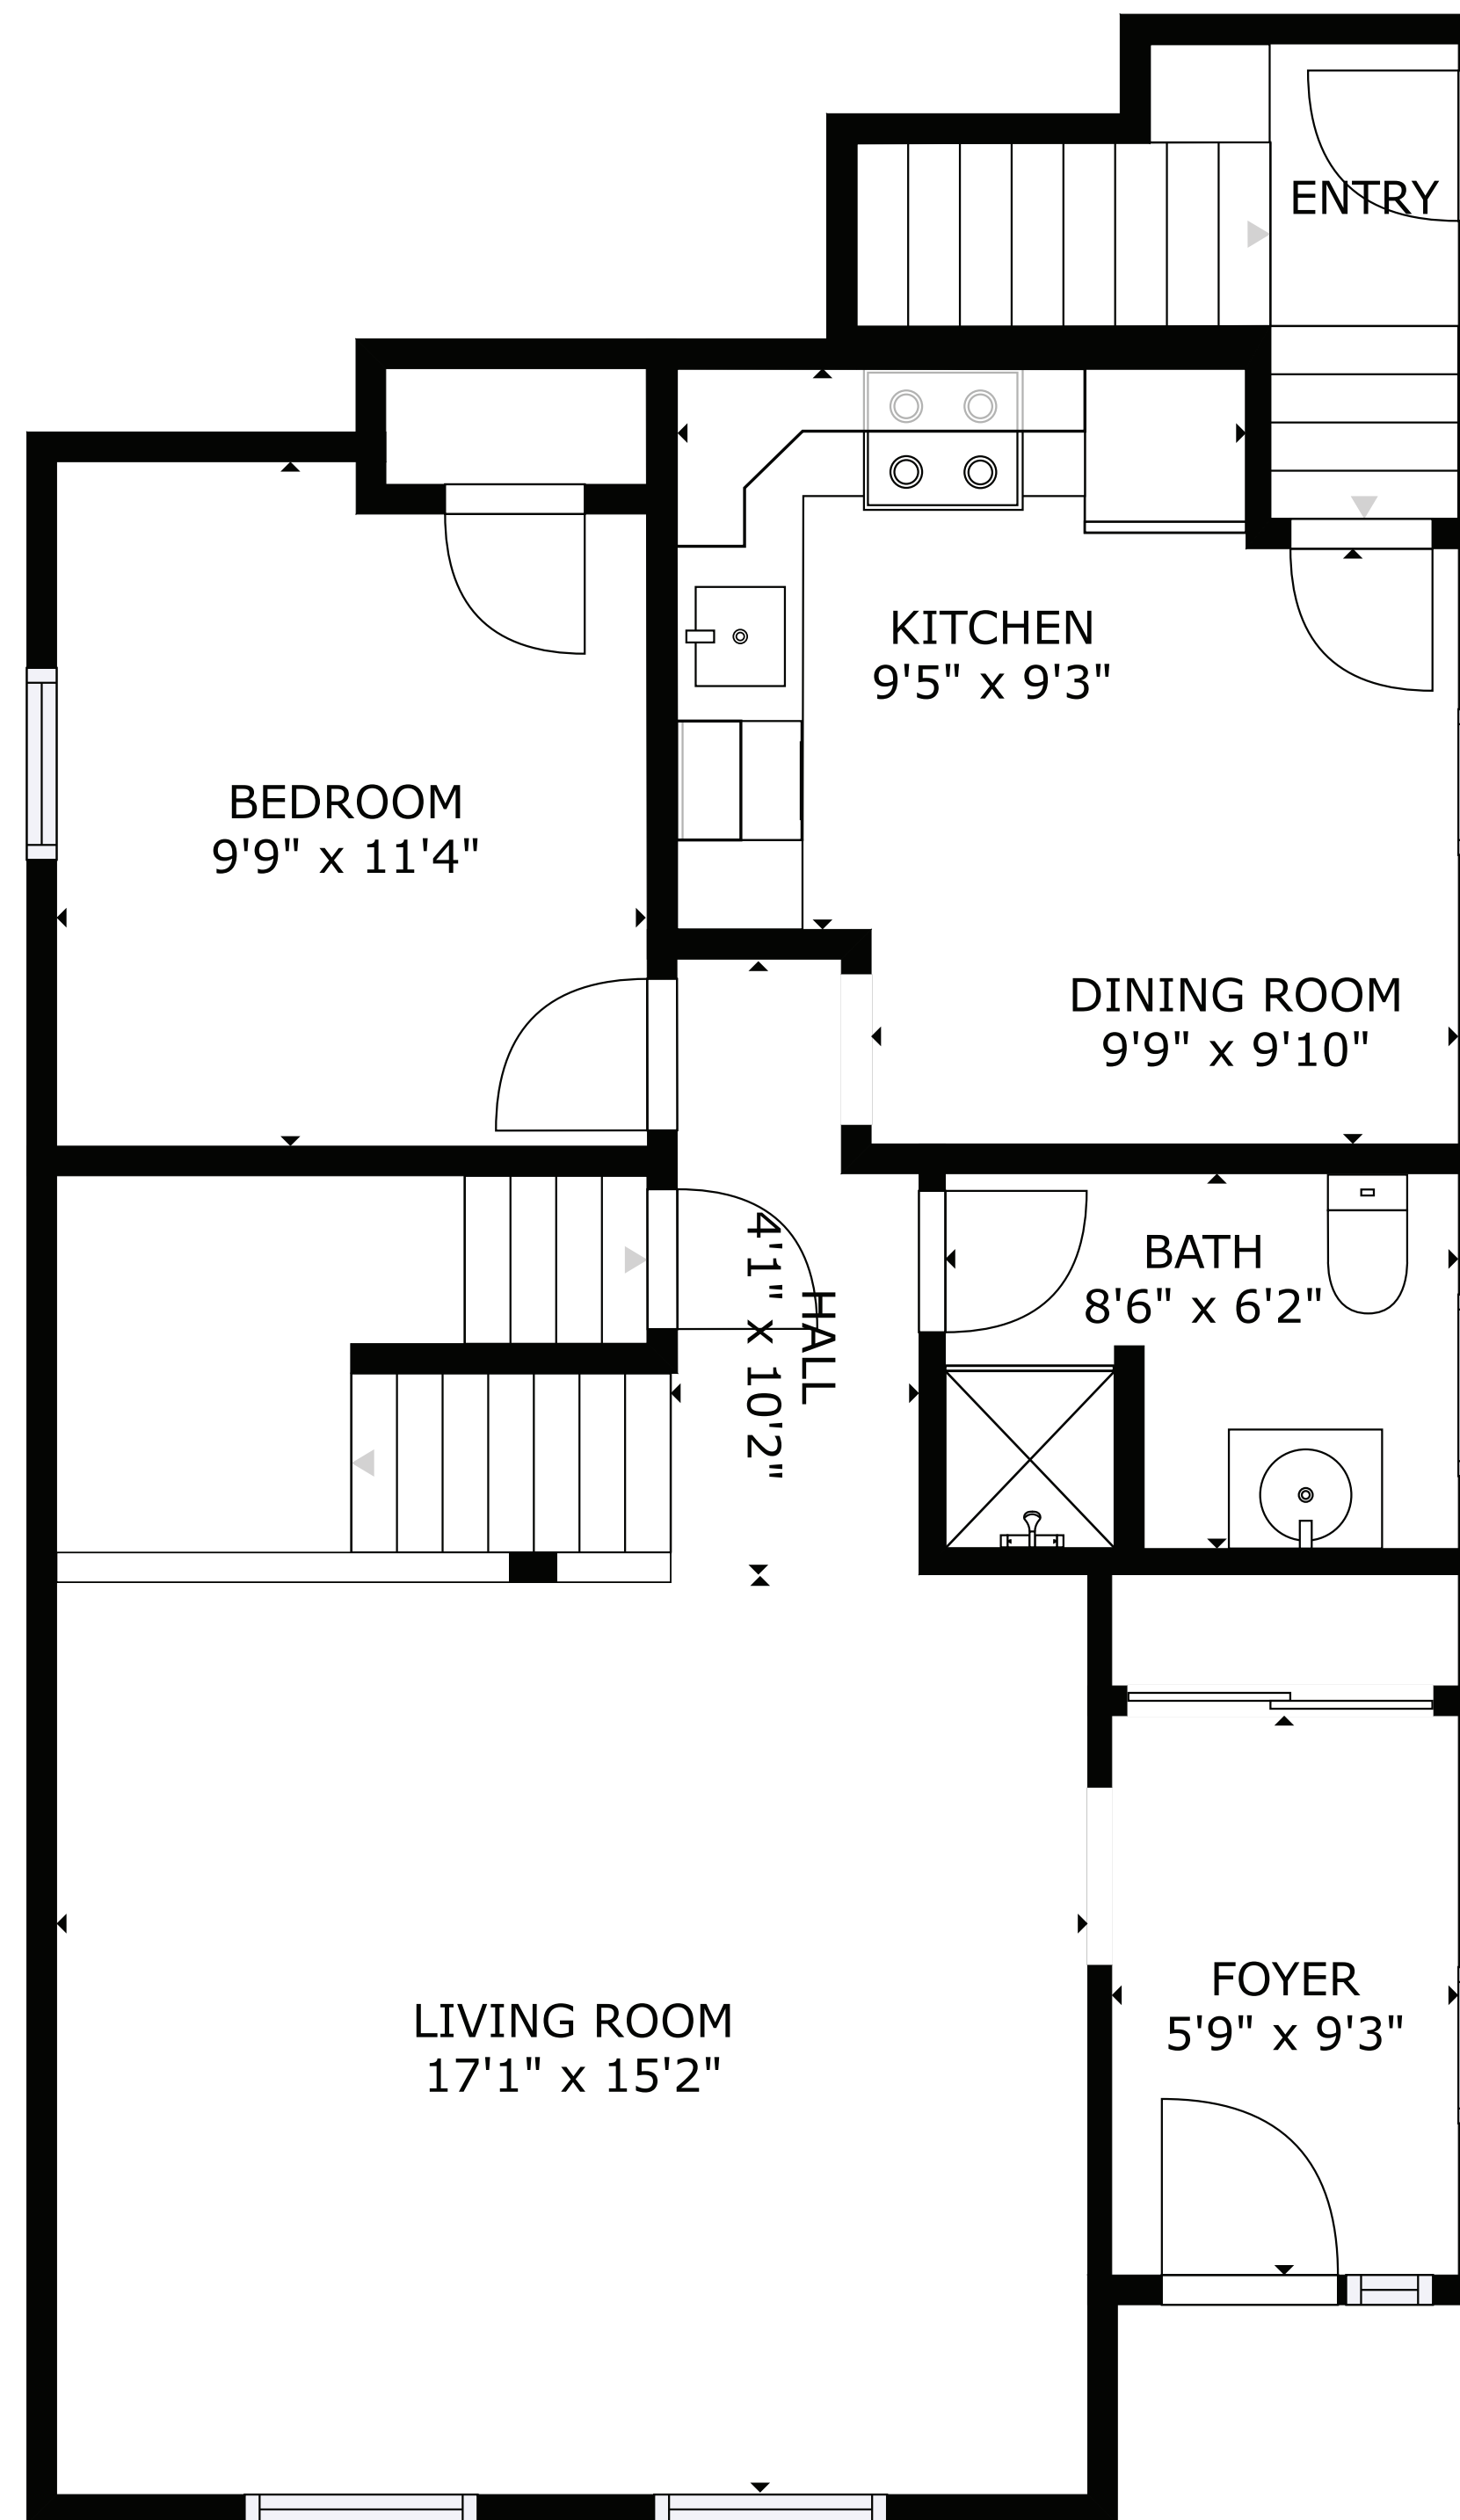

LOWER LEVEL

FLOOR 1

FLOOR 2

GROSS INTERNAL AREA
 LOWER LEVEL: 525 sq. ft, FLOOR 1: 831 sq. ft
 FLOOR 2: 594 sq. ft EXCLUDED: 236 sq.ft.
 TOTAL: 1,950 sq. ft

SIZES AND DIMENSIONS ARE APPROXIMATE, ACTUAL MAY VARY.