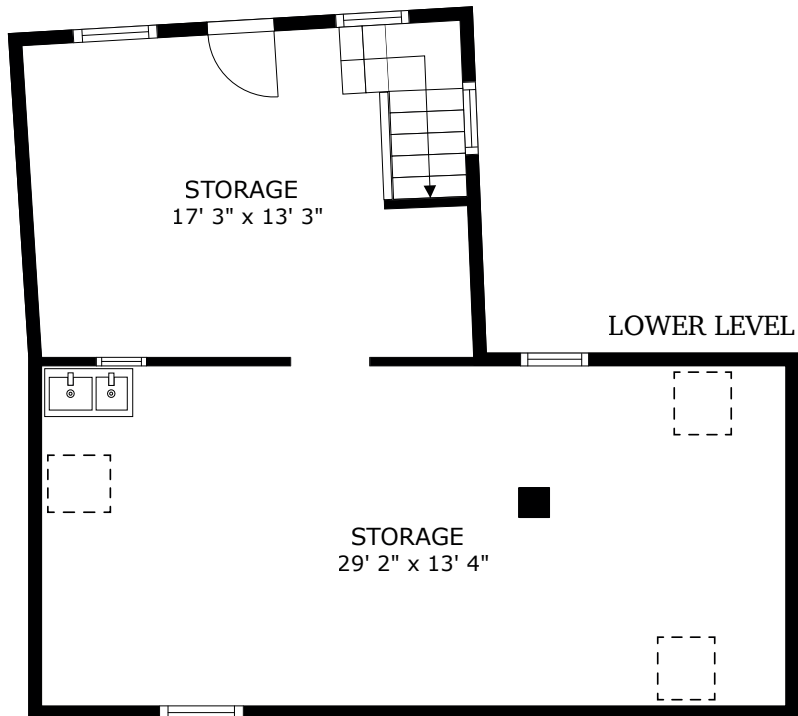

5 Towne St - Ware, MA

MAIN LEVEL

GROSS INTERNAL AREA
MAIN LEVEL 813 sq.ft.
EXCLUDED AREAS: LOWER LEVEL 613 sq.ft
TOTAL : 813 sq.ft.
SIZES AND DIMENSIONS ARE APPROXIMATE, ACTUAL MAY VARY.