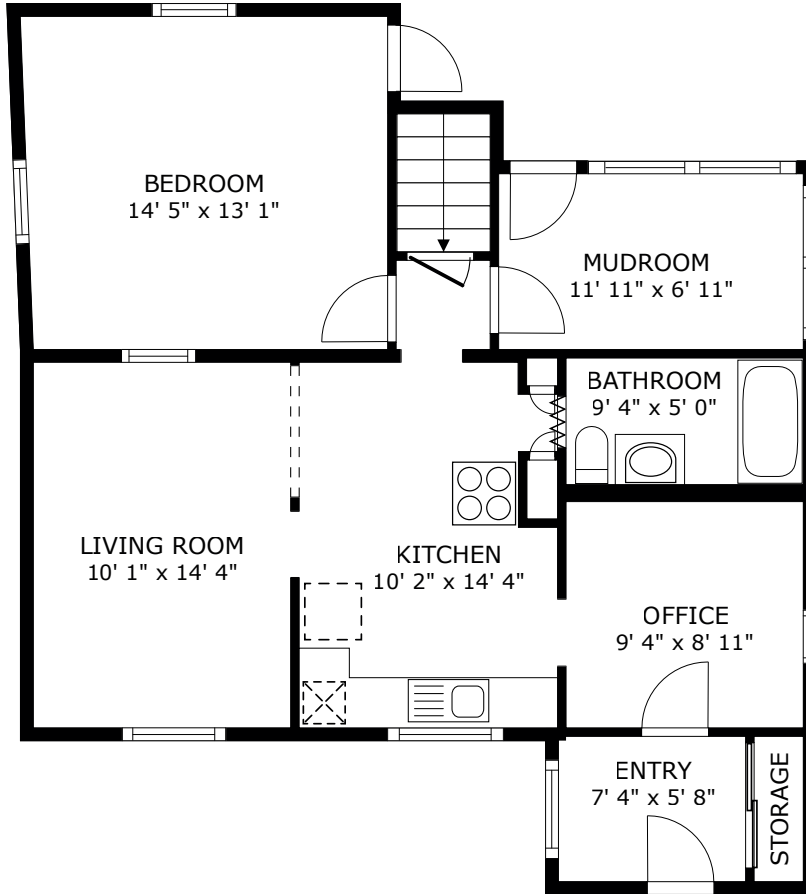

5 Towne St - Ware, MA

MAIN LEVEL

GROSS INTERNAL AREA
MAIN LEVEL 813 sq.ft.
EXCLUDED AREAS: LOWER LEVEL 613 sq.ft
TOTAL : 813 sq.ft.
SIZES AND DIMENSIONS ARE APPROXIMATE, ACTUAL MAY VARY.