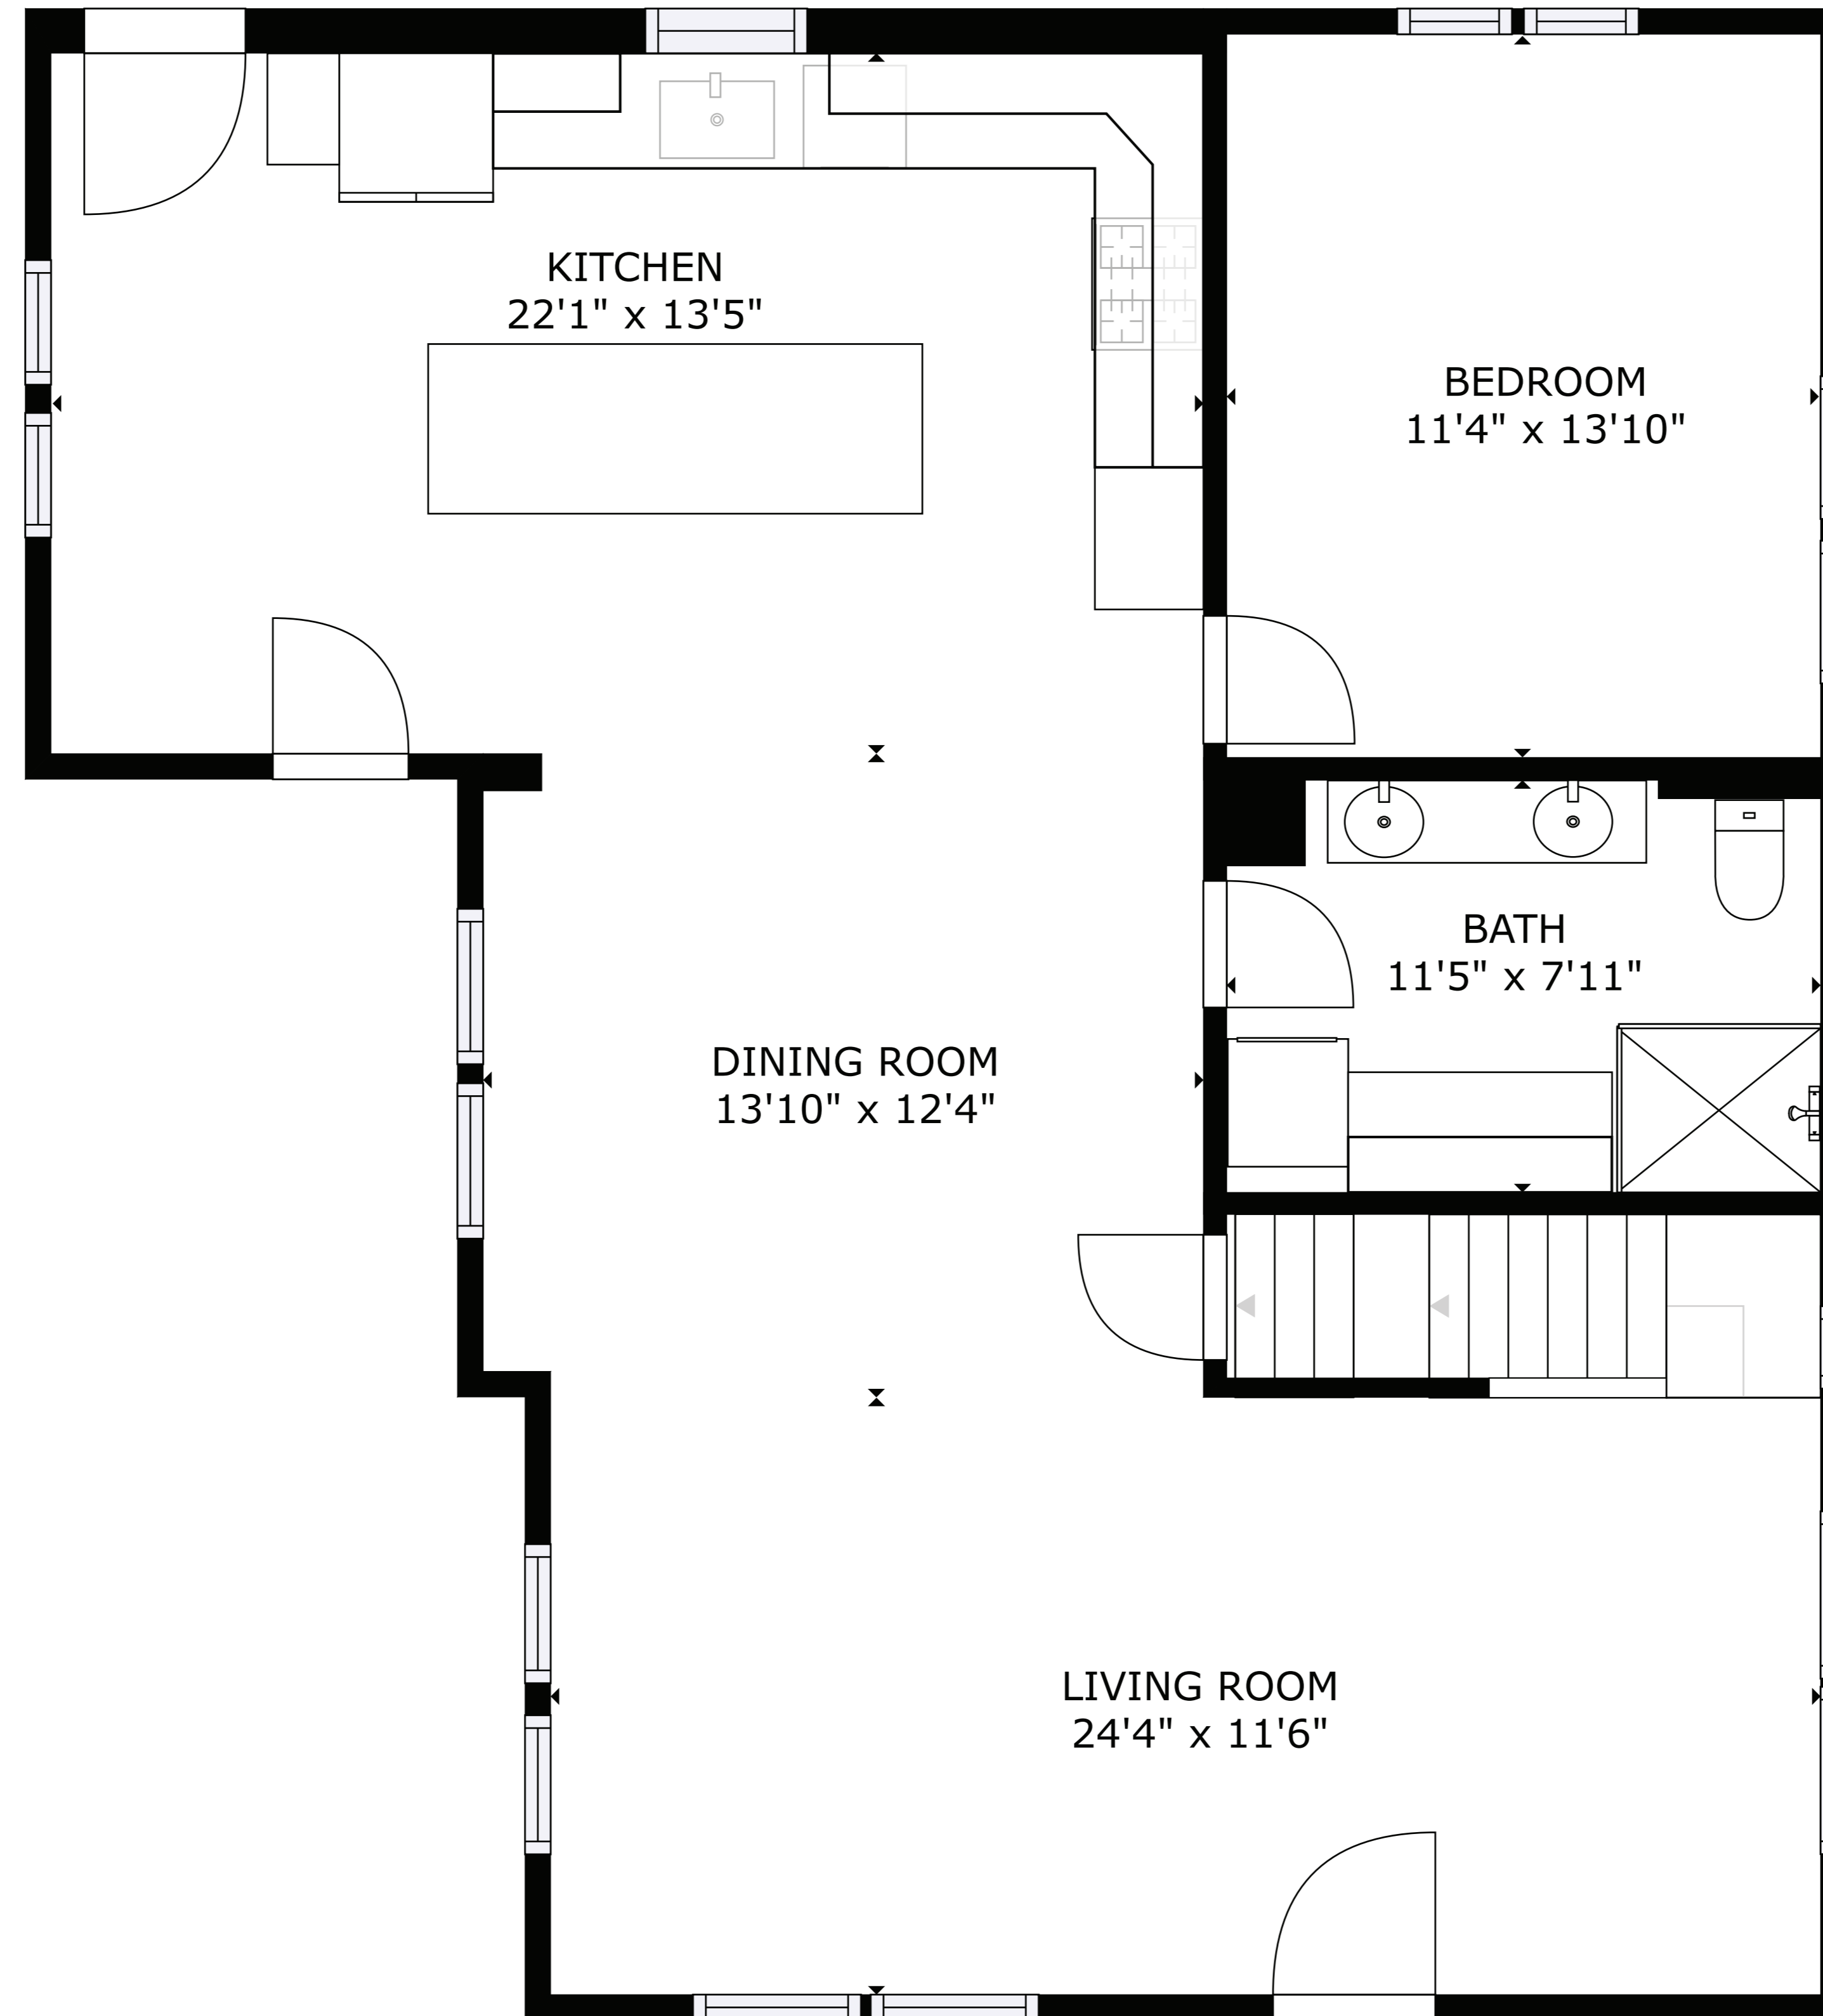

FLOOR 1

FLOOR 2

FLOOR 3

GROSS INTERNAL AREA
 FLOOR 1: 655 sq. ft, FLOOR 2: 1057 sq. ft
 FLOOR 3: 916 sq. ft
 TOTAL: 2628 sq. ft

SIZES AND DIMENSIONS ARE APPROXIMATE, ACTUAL MAY VARY.