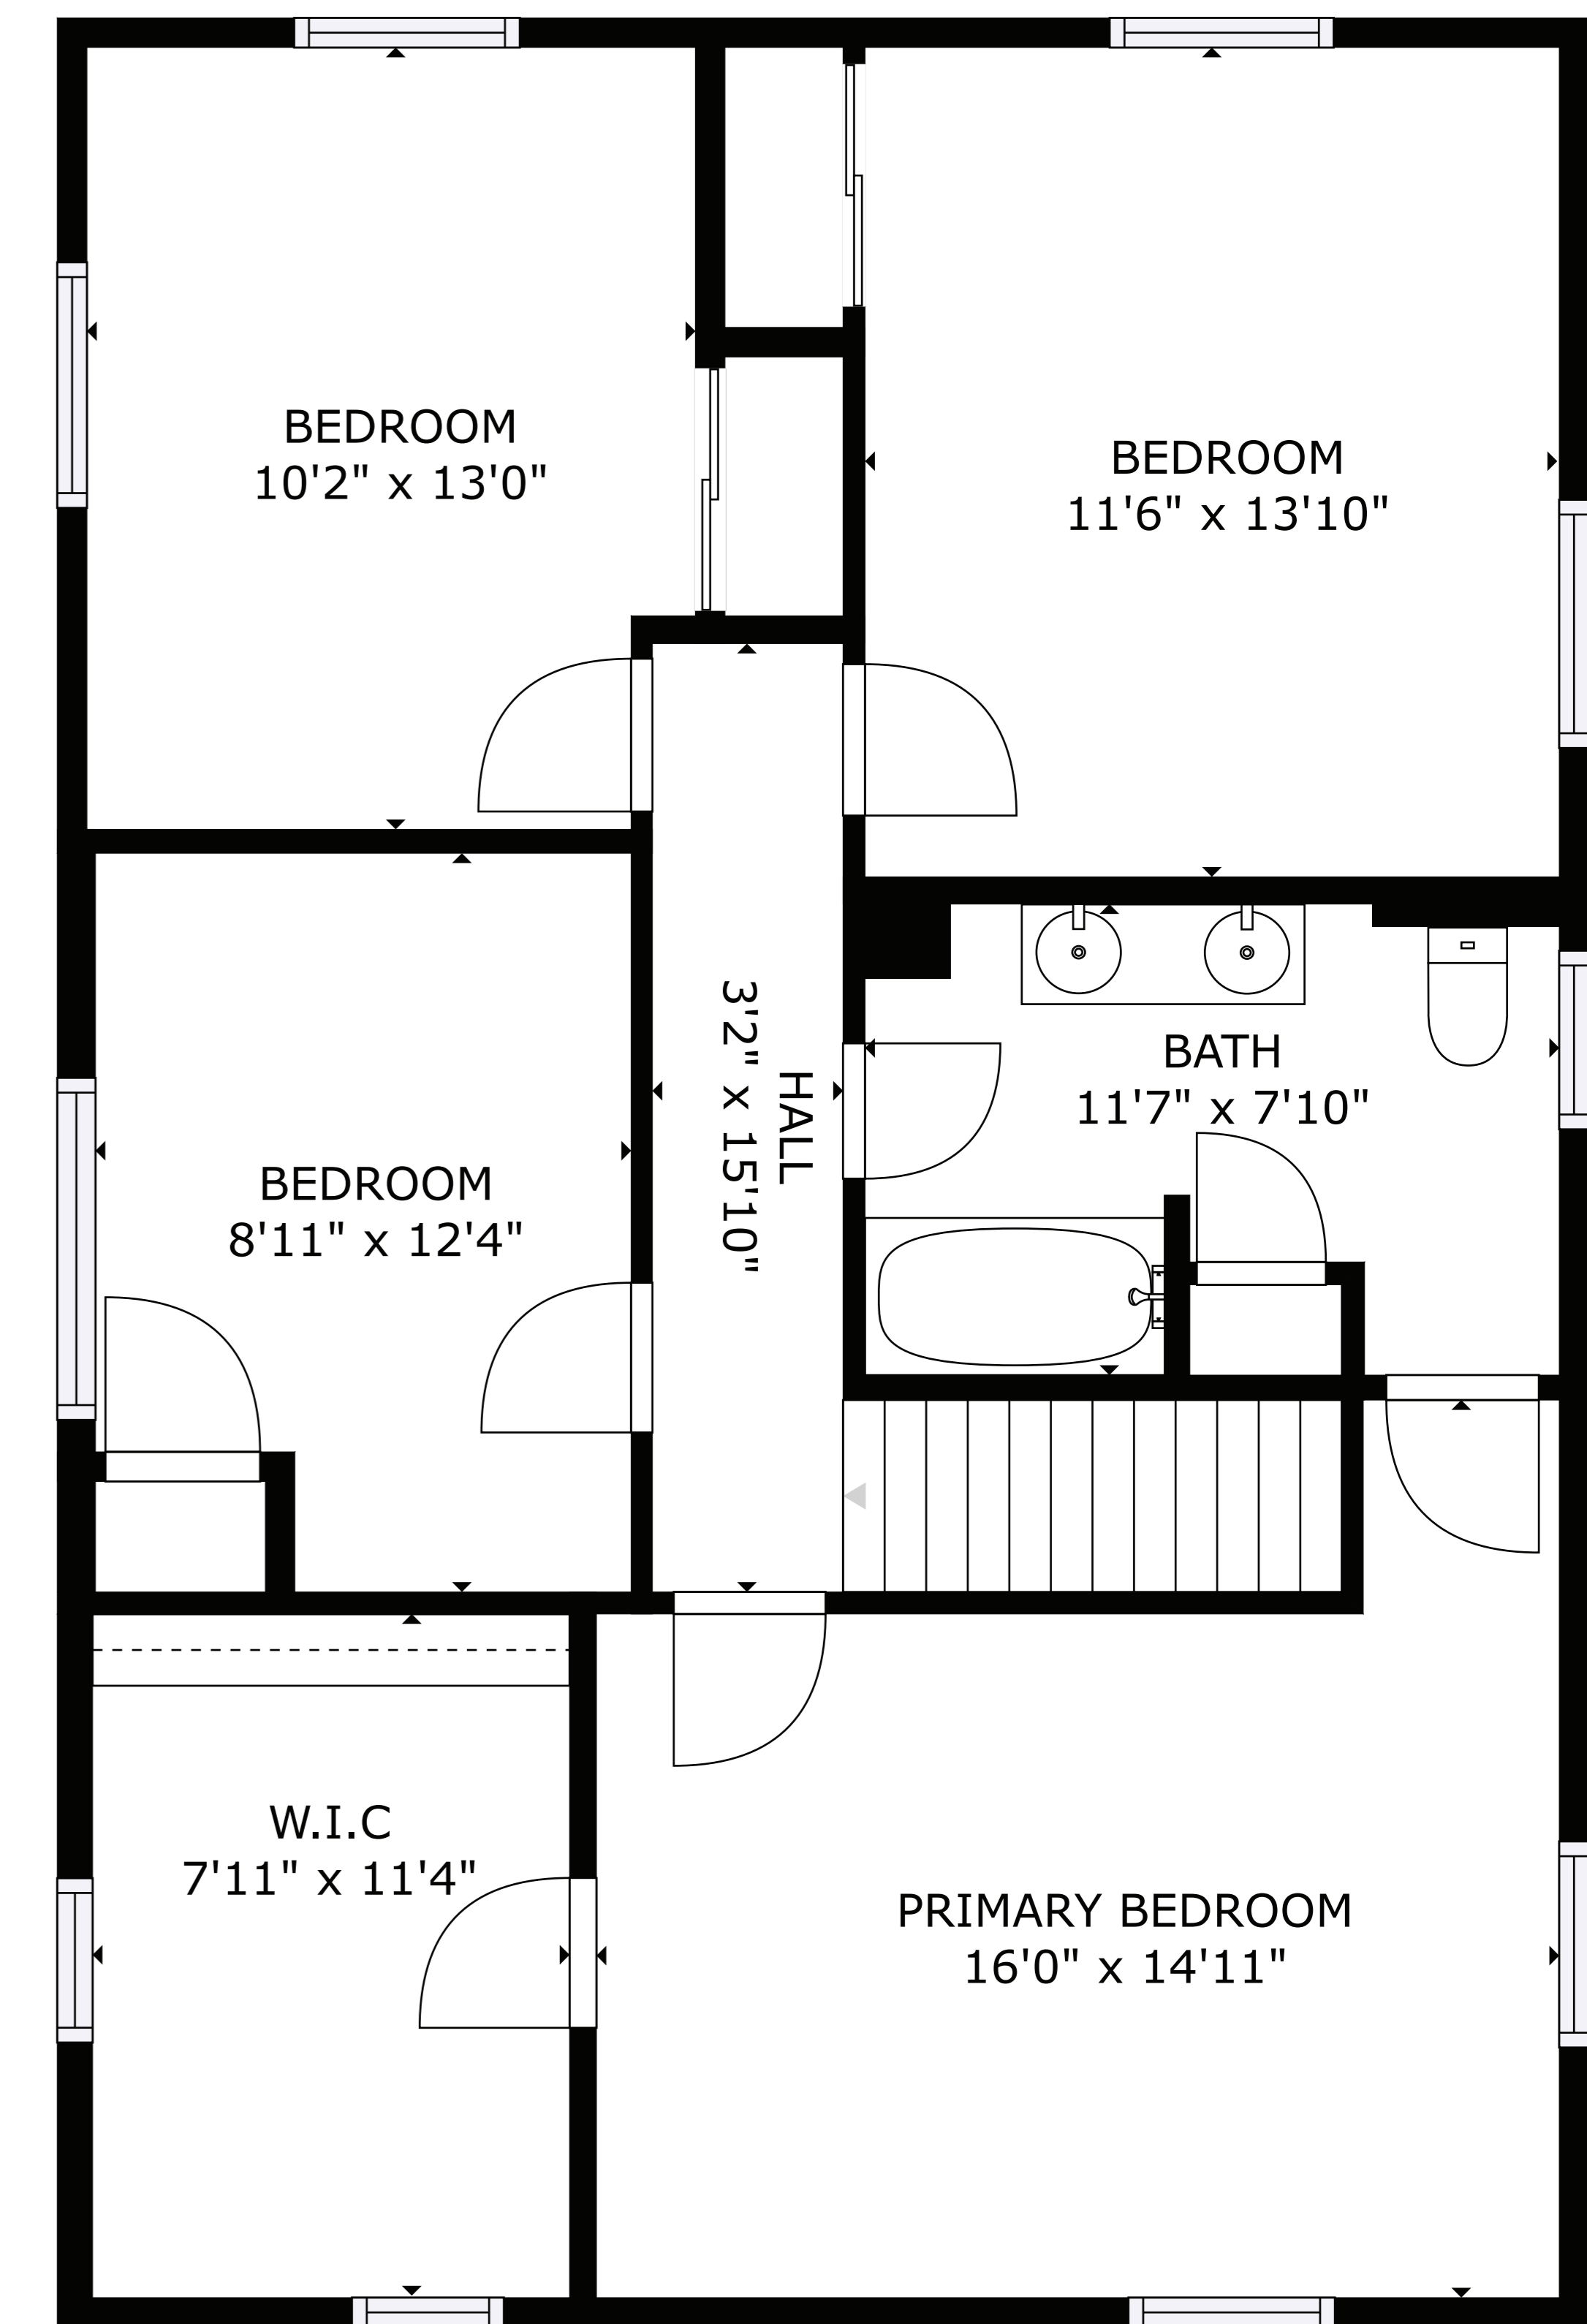

FLOOR 1

FLOOR 2

FLOOR 3

GROSS INTERNAL AREA
 FLOOR 1: 655 sq. ft, FLOOR 2: 1057 sq. ft
 FLOOR 3: 916 sq. ft
 TOTAL: 2628 sq. ft

SIZES AND DIMENSIONS ARE APPROXIMATE, ACTUAL MAY VARY.