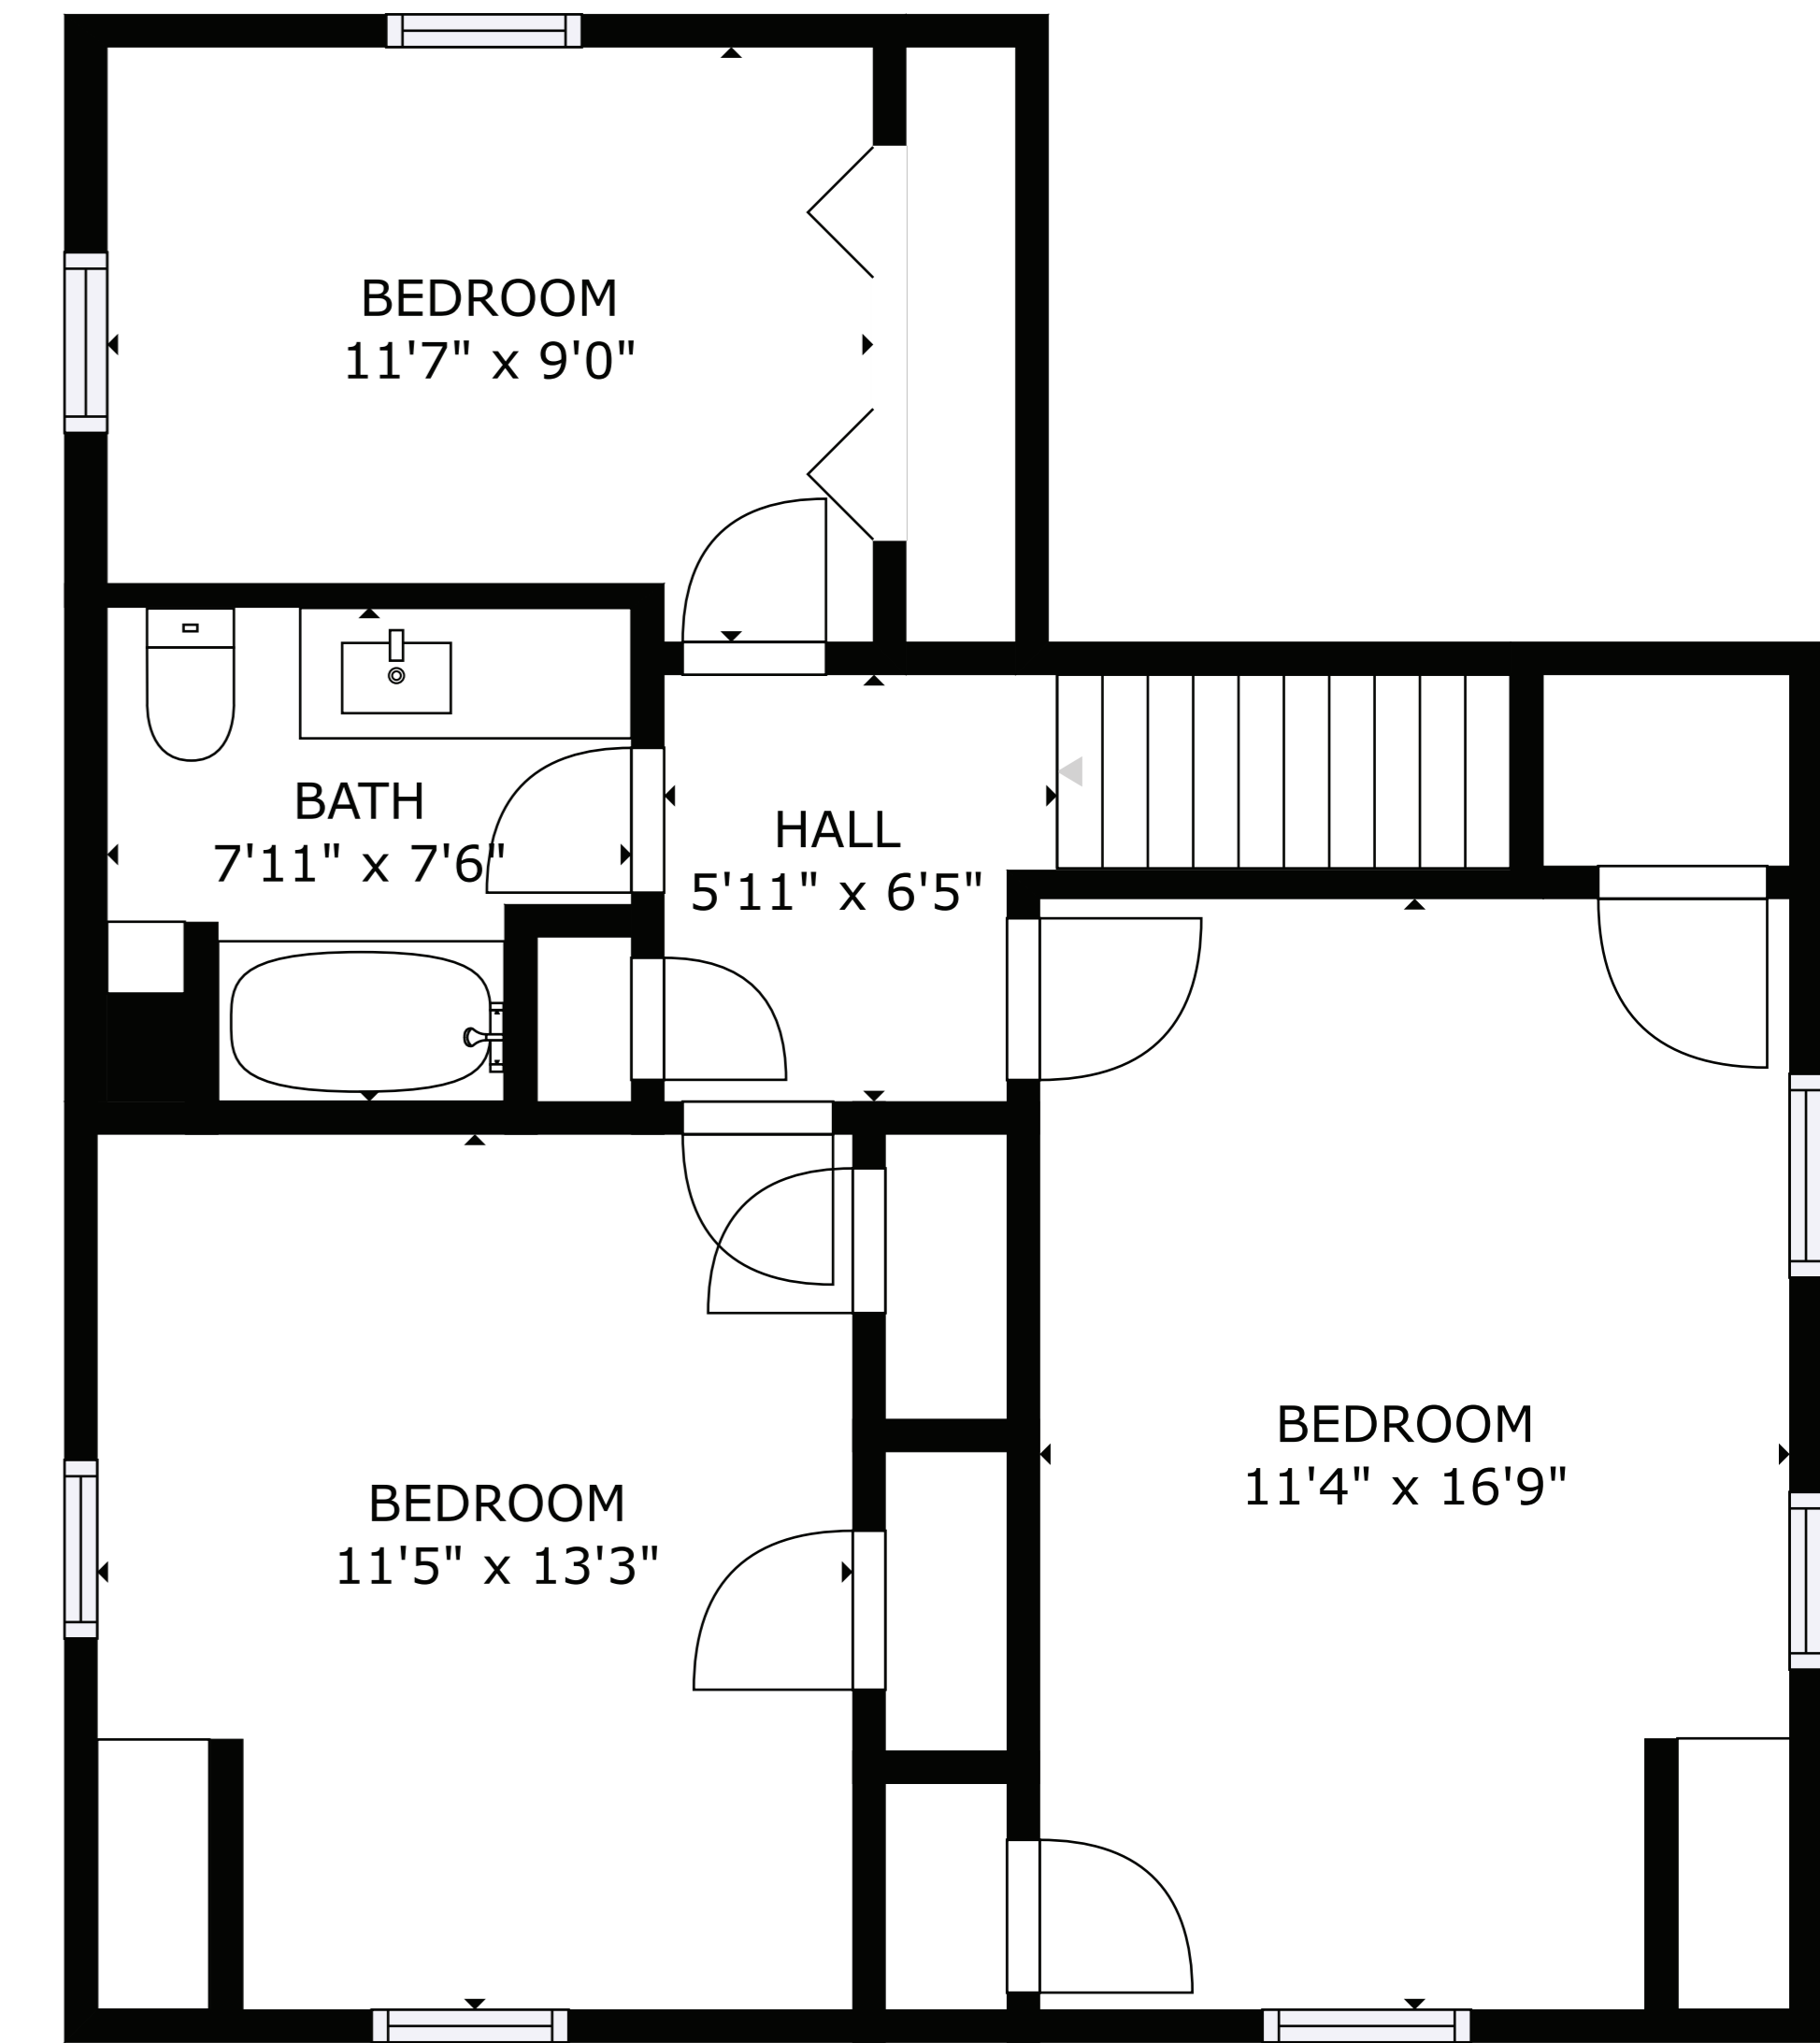

FLOOR 1

FLOOR 2

FLOOR 3

GROSS INTERNAL AREA
 FLOOR 1: 513 sq ft, FLOOR 2: 1164 sq ft
 FLOOR 3: 644 sq ft
 TOTAL: 2321 sq ft

SIZES AND DIMENSIONS ARE APPROXIMATE, ACTUAL MAY VARY.