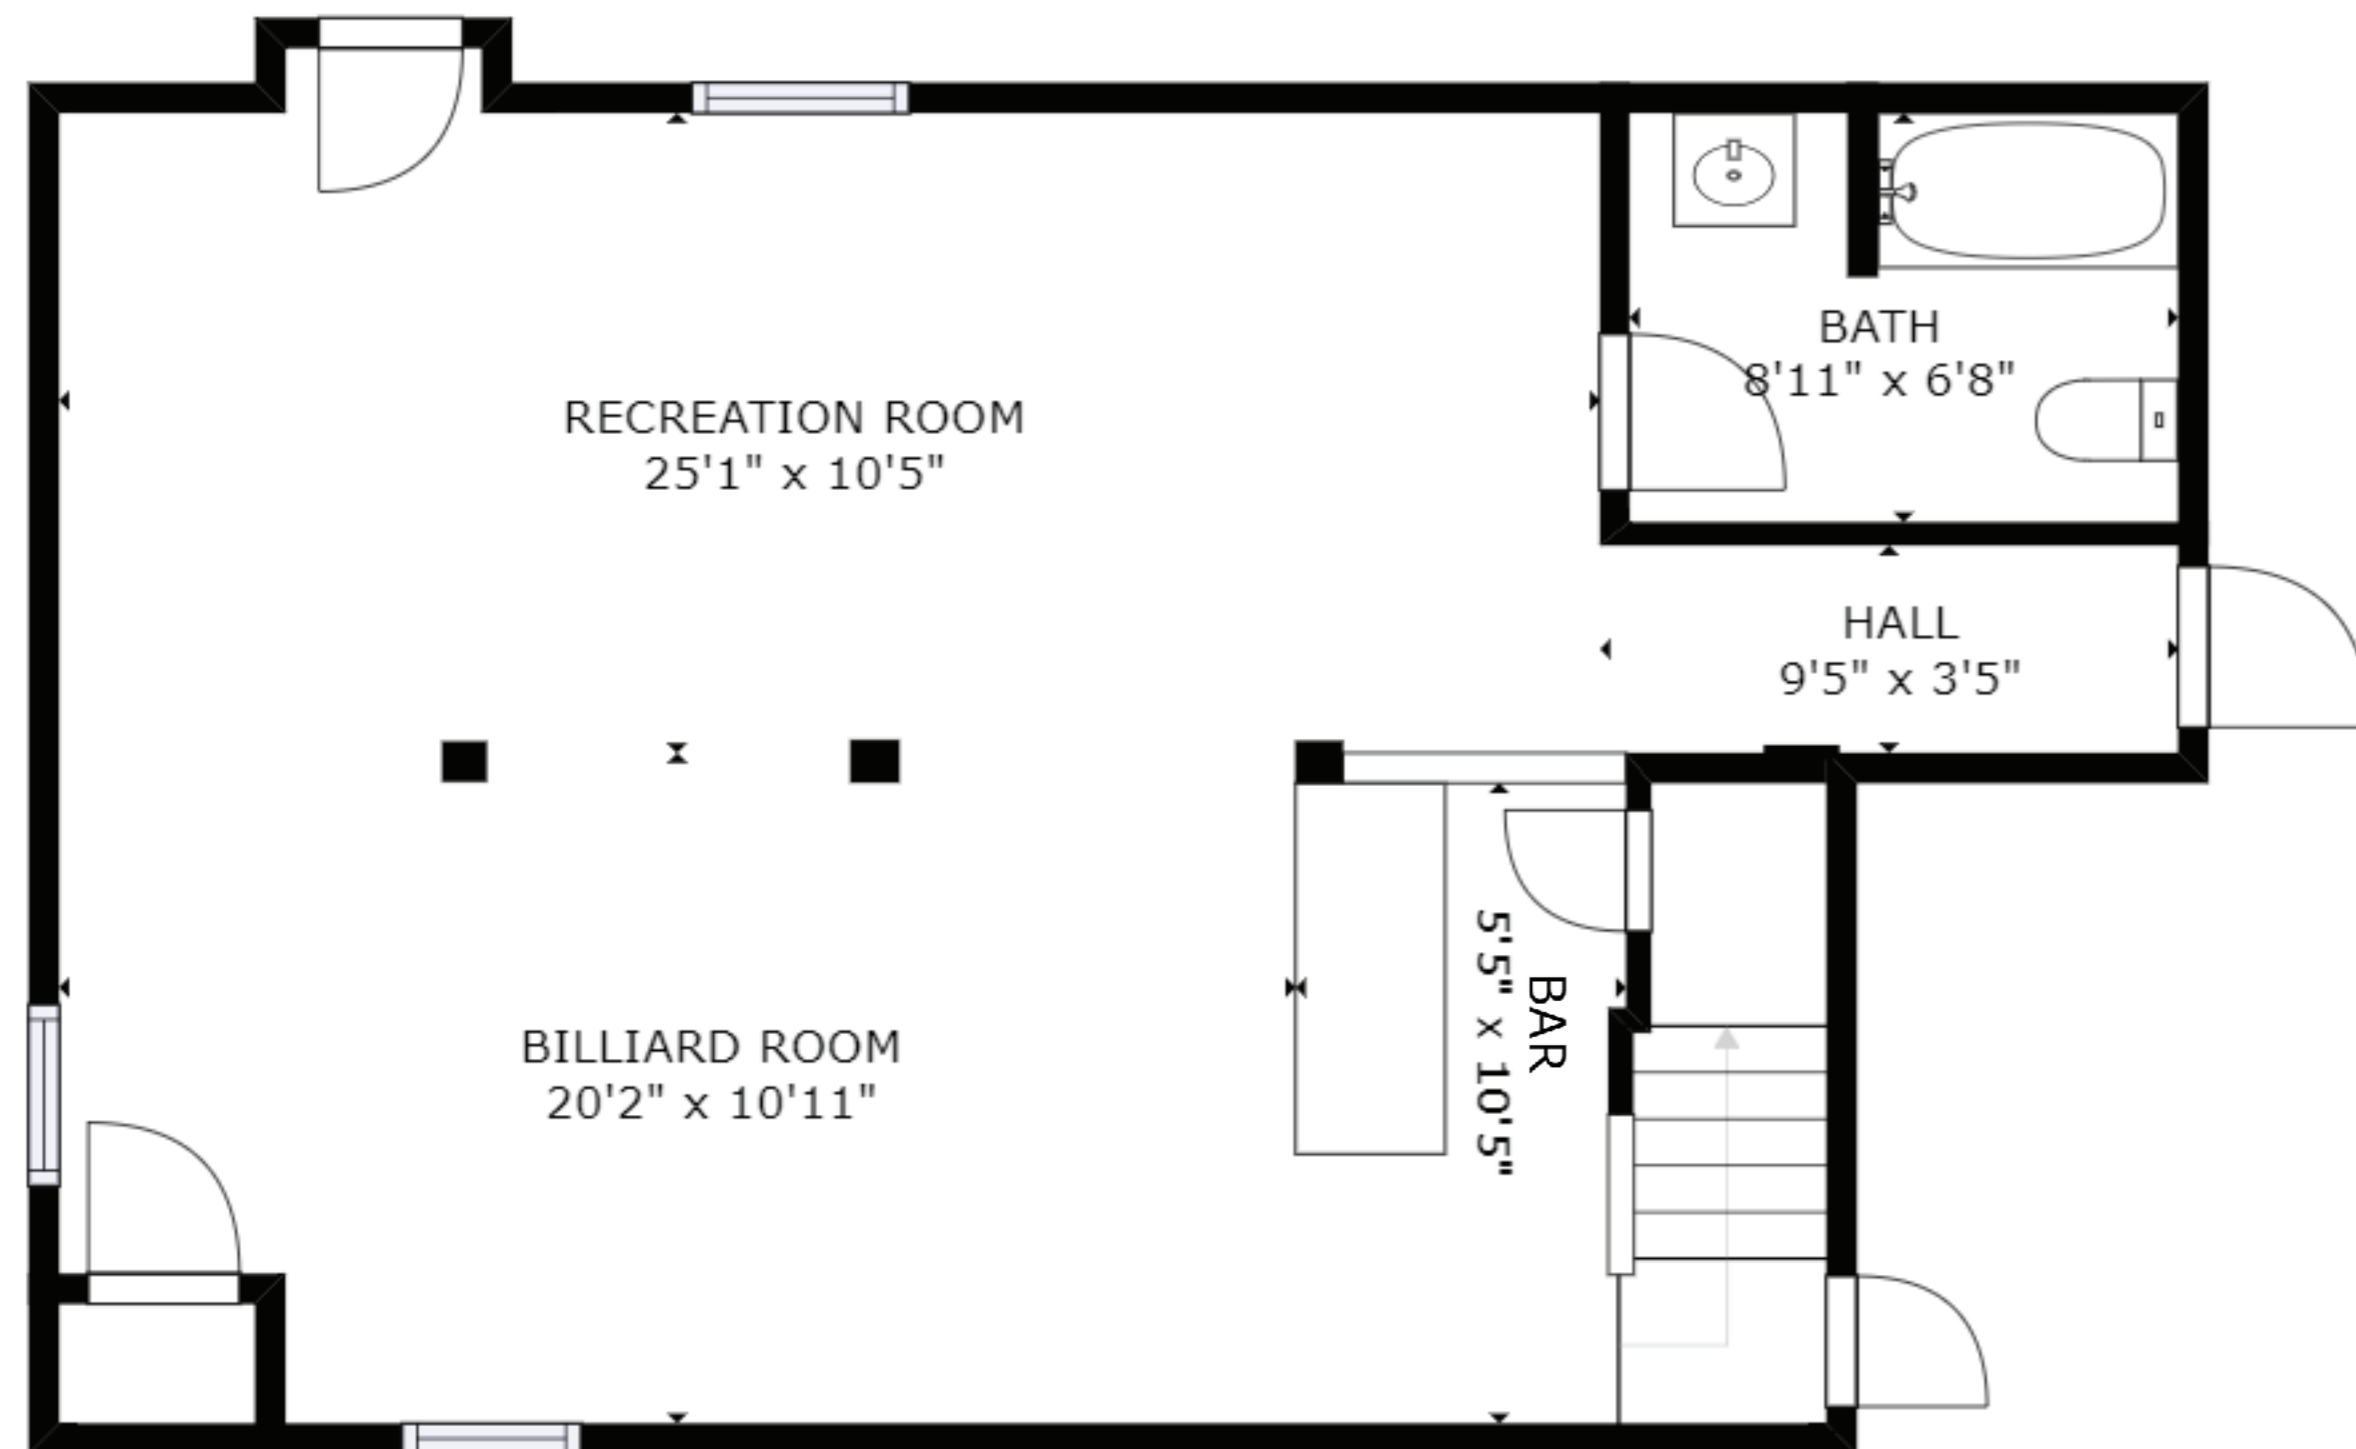

FLOOR 2

FLOOR 3

FLOOR 1

GROSS INTERNAL AREA  
 FLOOR 1: 678 sq ft, FLOOR 2: 1167 sq ft  
 FLOOR 3: 1501 sq ft  
 TOTAL: 3346 sq ft

SIZES AND DIMENSIONS ARE APPROXIMATE, ACTUAL MAY VARY.