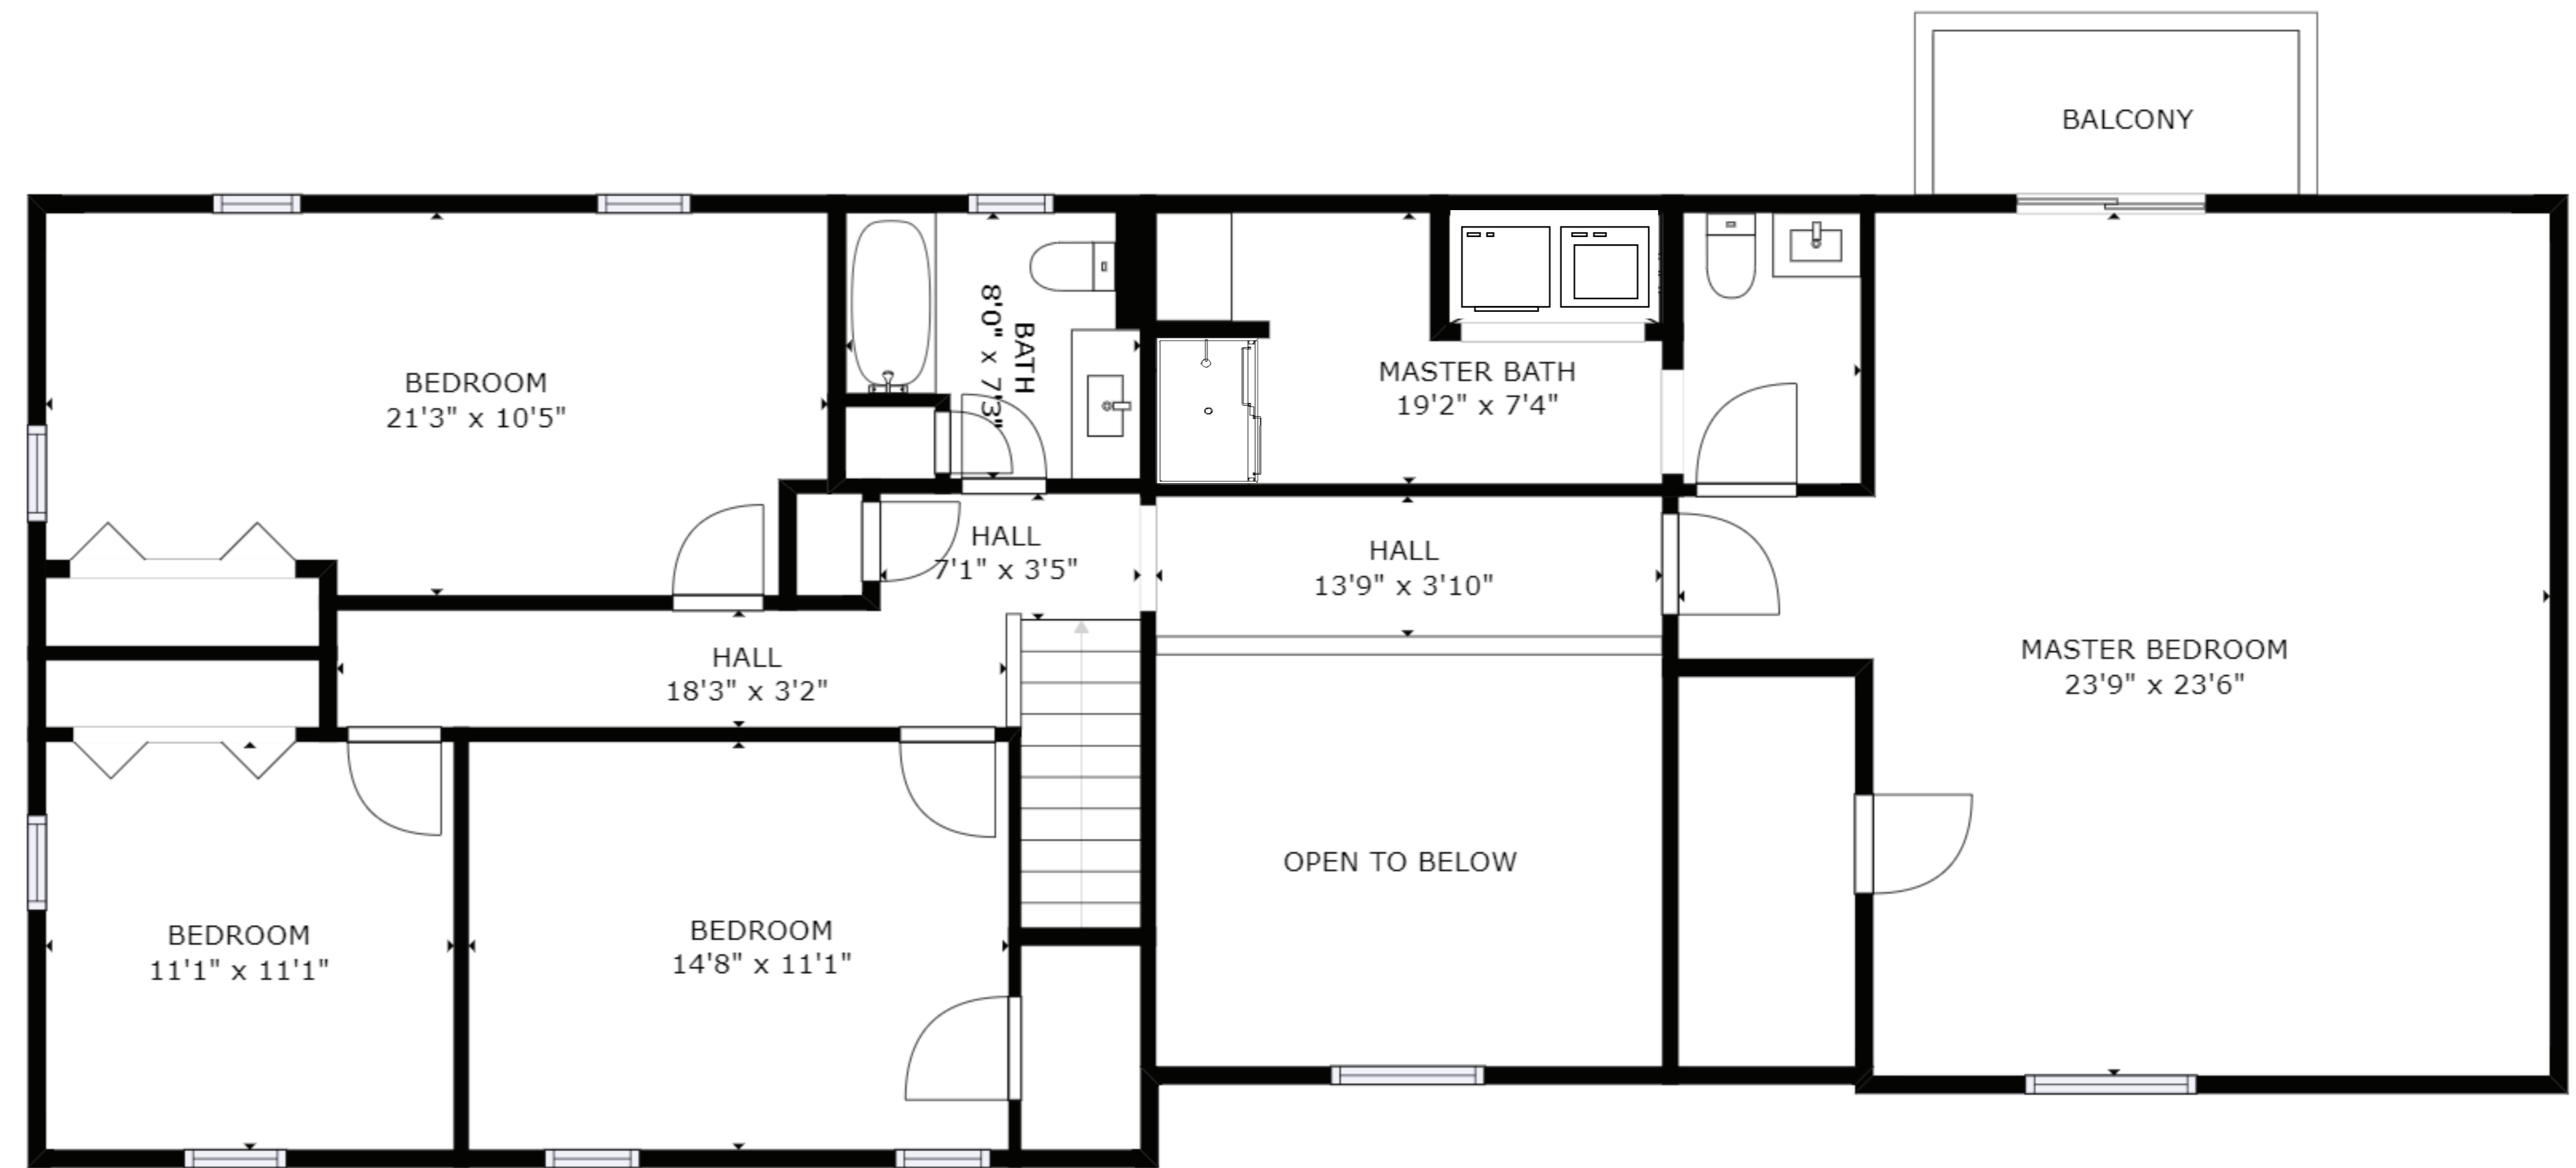

FLOOR 2

FLOOR 3

FLOOR 1

GROSS INTERNAL AREA  
 FLOOR 1: 678 sq ft, FLOOR 2: 1167 sq ft  
 FLOOR 3: 1501 sq ft  
 TOTAL: 3346 sq ft

SIZES AND DIMENSIONS ARE APPROXIMATE, ACTUAL MAY VARY.