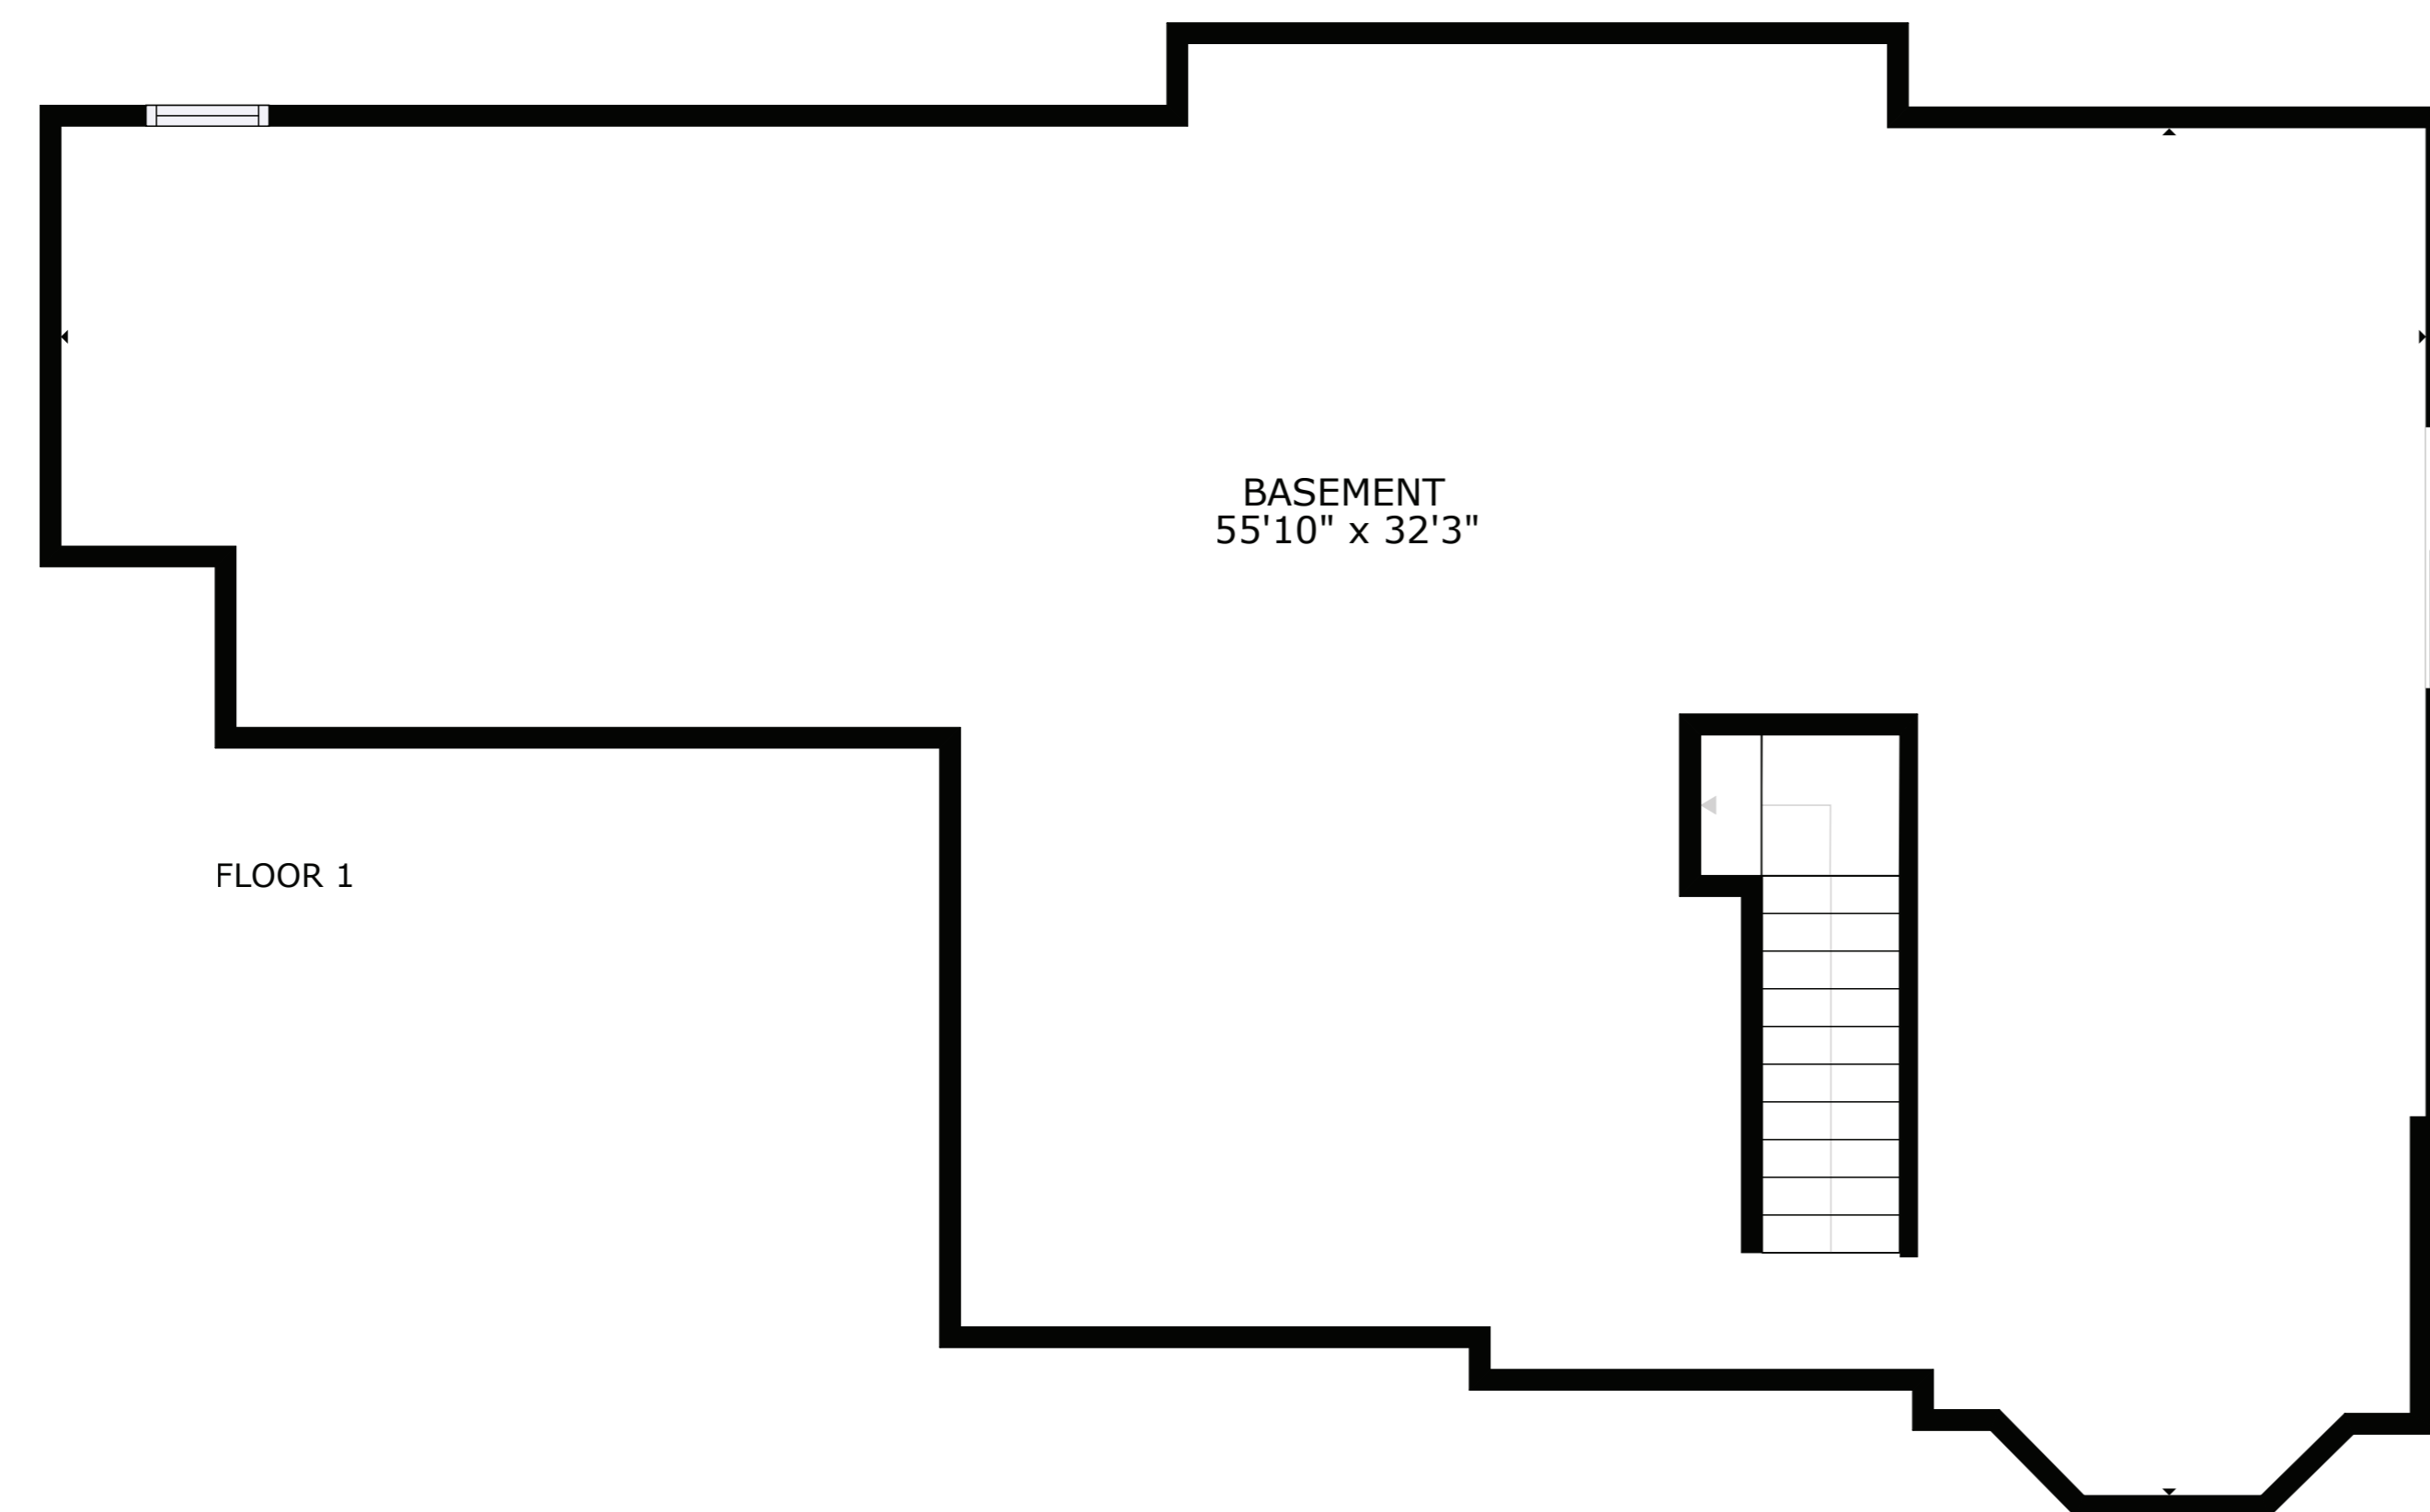

FLOOR 2

FLOOR 3

FLOOR 1

GROSS INTERNAL AREA
 FLOOR 1: 1340 sq. ft, FLOOR 2: 1393 sq. ft
 FLOOR 3: 1459 sq. ft, EXCLUDED AREAS:
 GARAGE: 633 sq. ft
 TOTAL: 4192 sq. ft

SIZES AND DIMENSIONS ARE APPROXIMATE, ACTUAL MAY VARY.