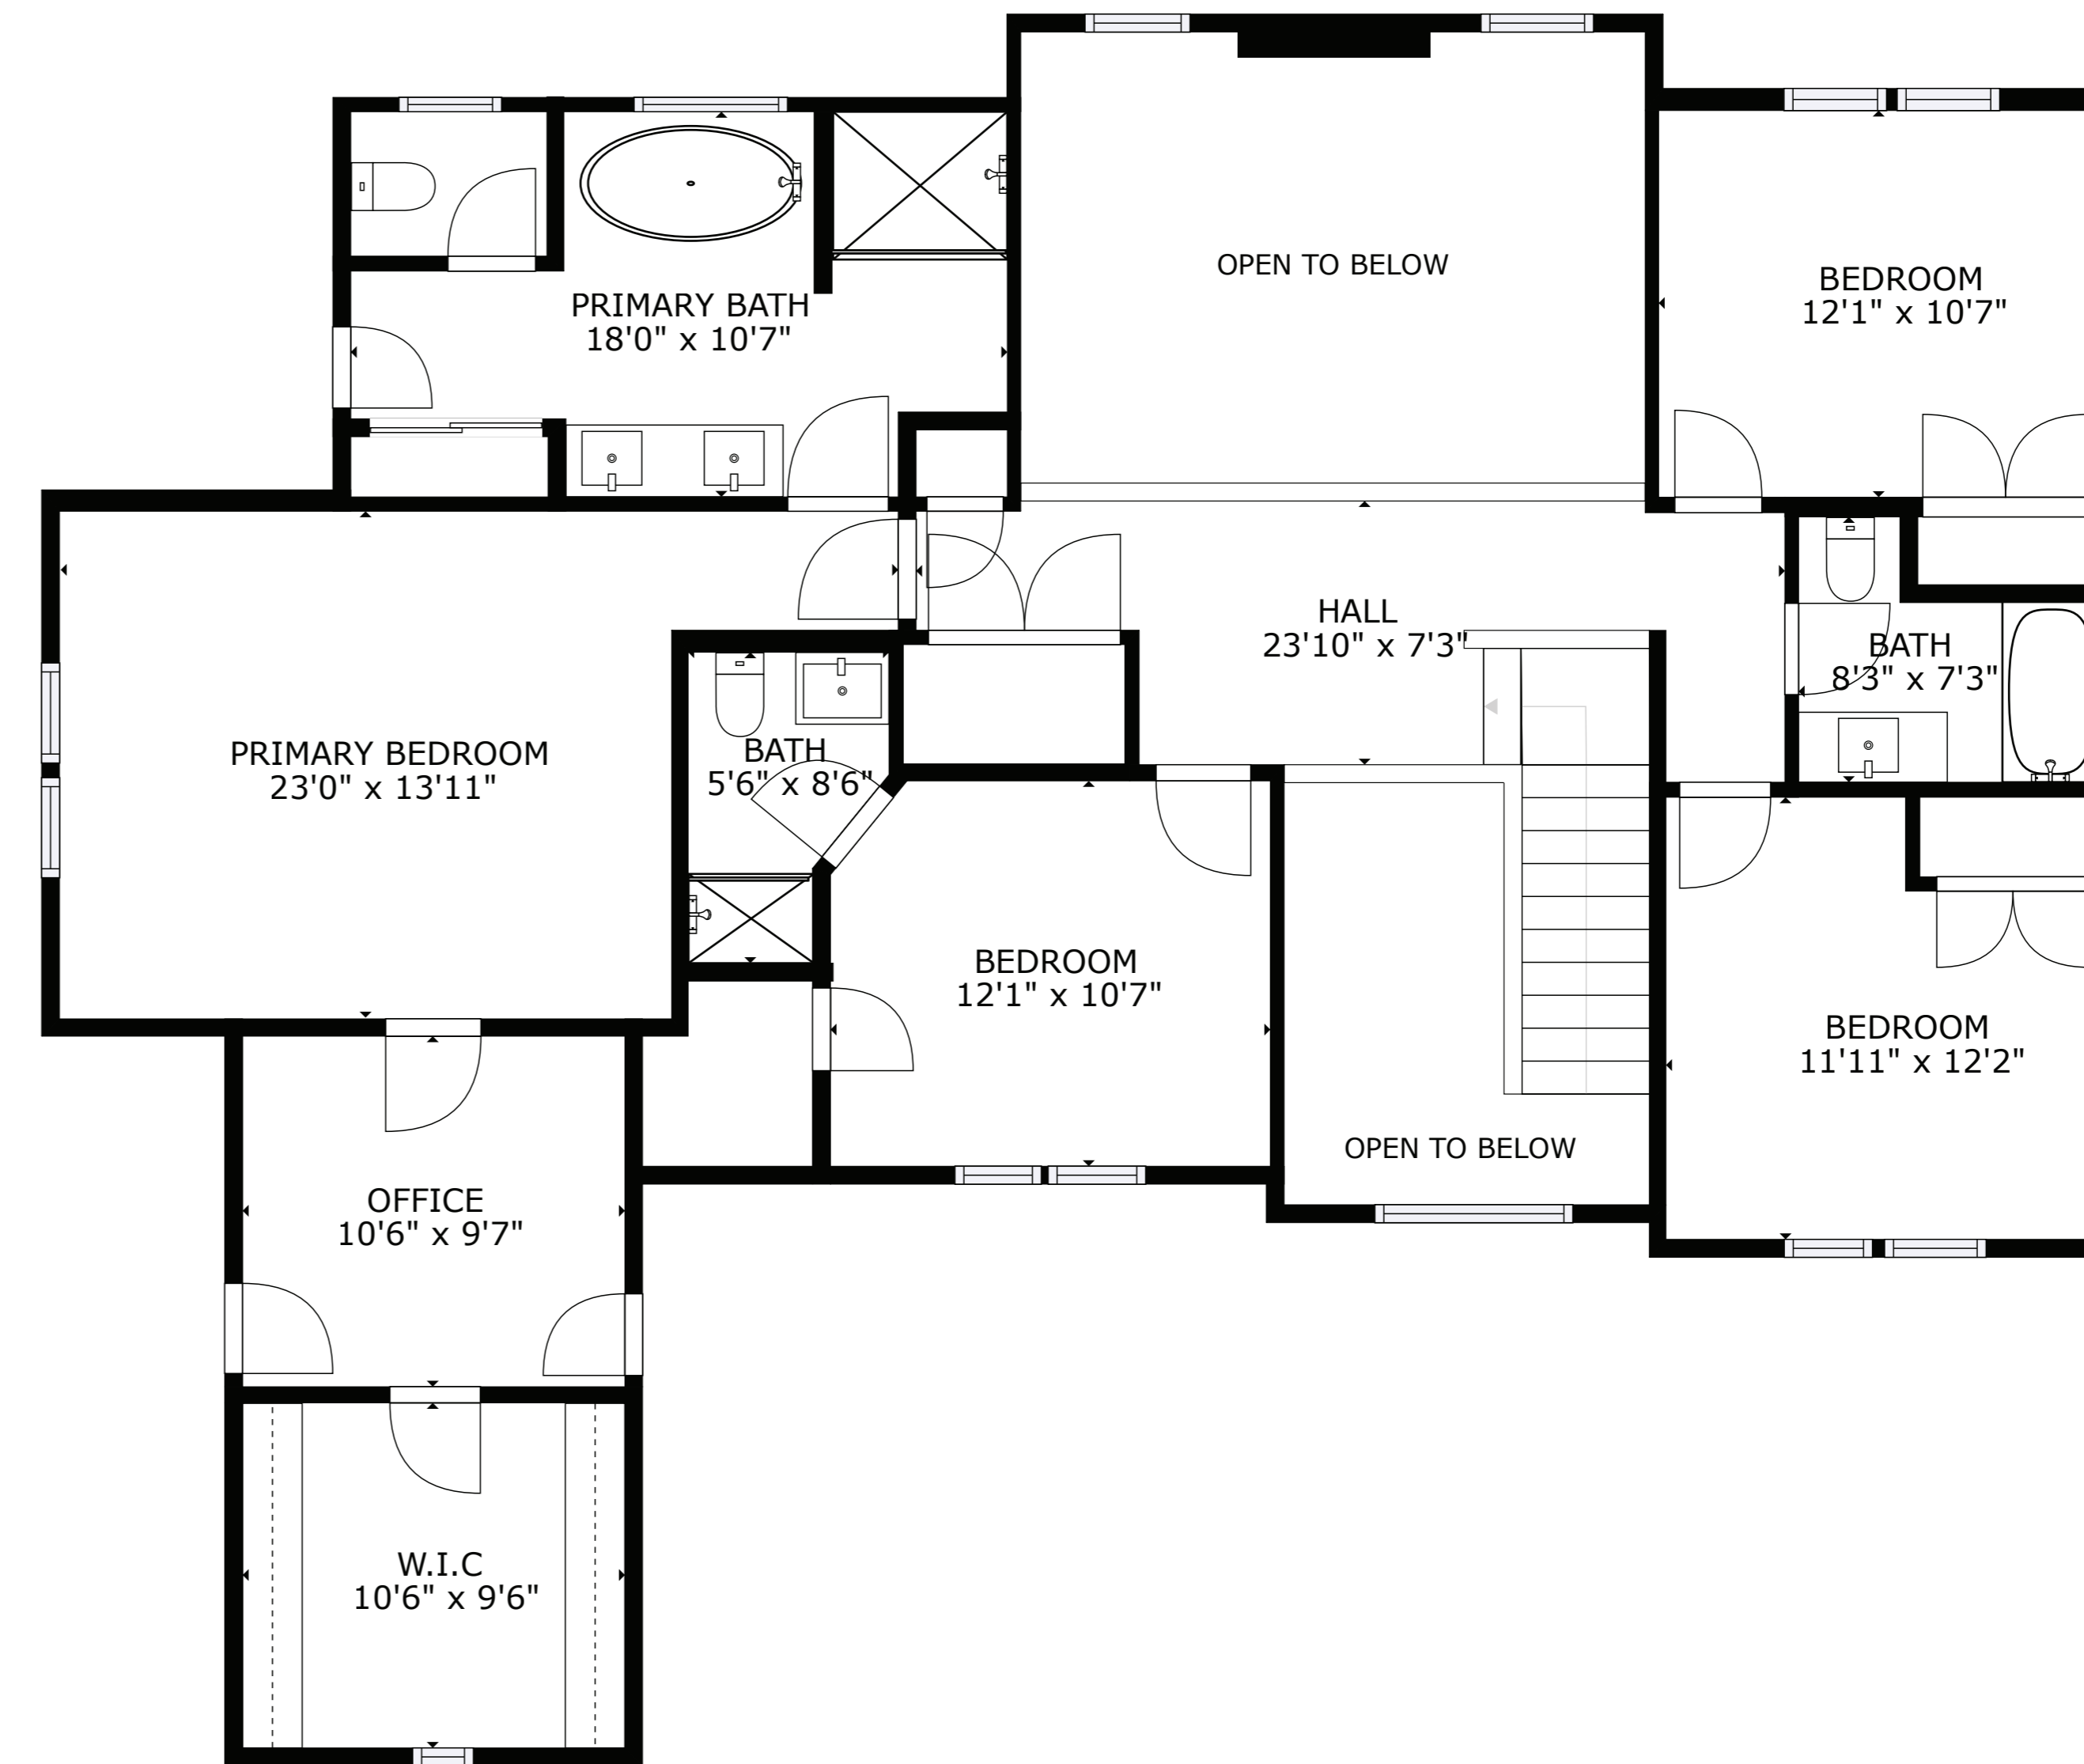

FLOOR 2

FLOOR 3

FLOOR 1

GROSS INTERNAL AREA
 FLOOR 1: 1340 sq. ft, FLOOR 2: 1393 sq. ft
 FLOOR 3: 1459 sq. ft, EXCLUDED AREAS:
 GARAGE: 633 sq. ft
 TOTAL: 4192 sq. ft

SIZES AND DIMENSIONS ARE APPROXIMATE, ACTUAL MAY VARY.