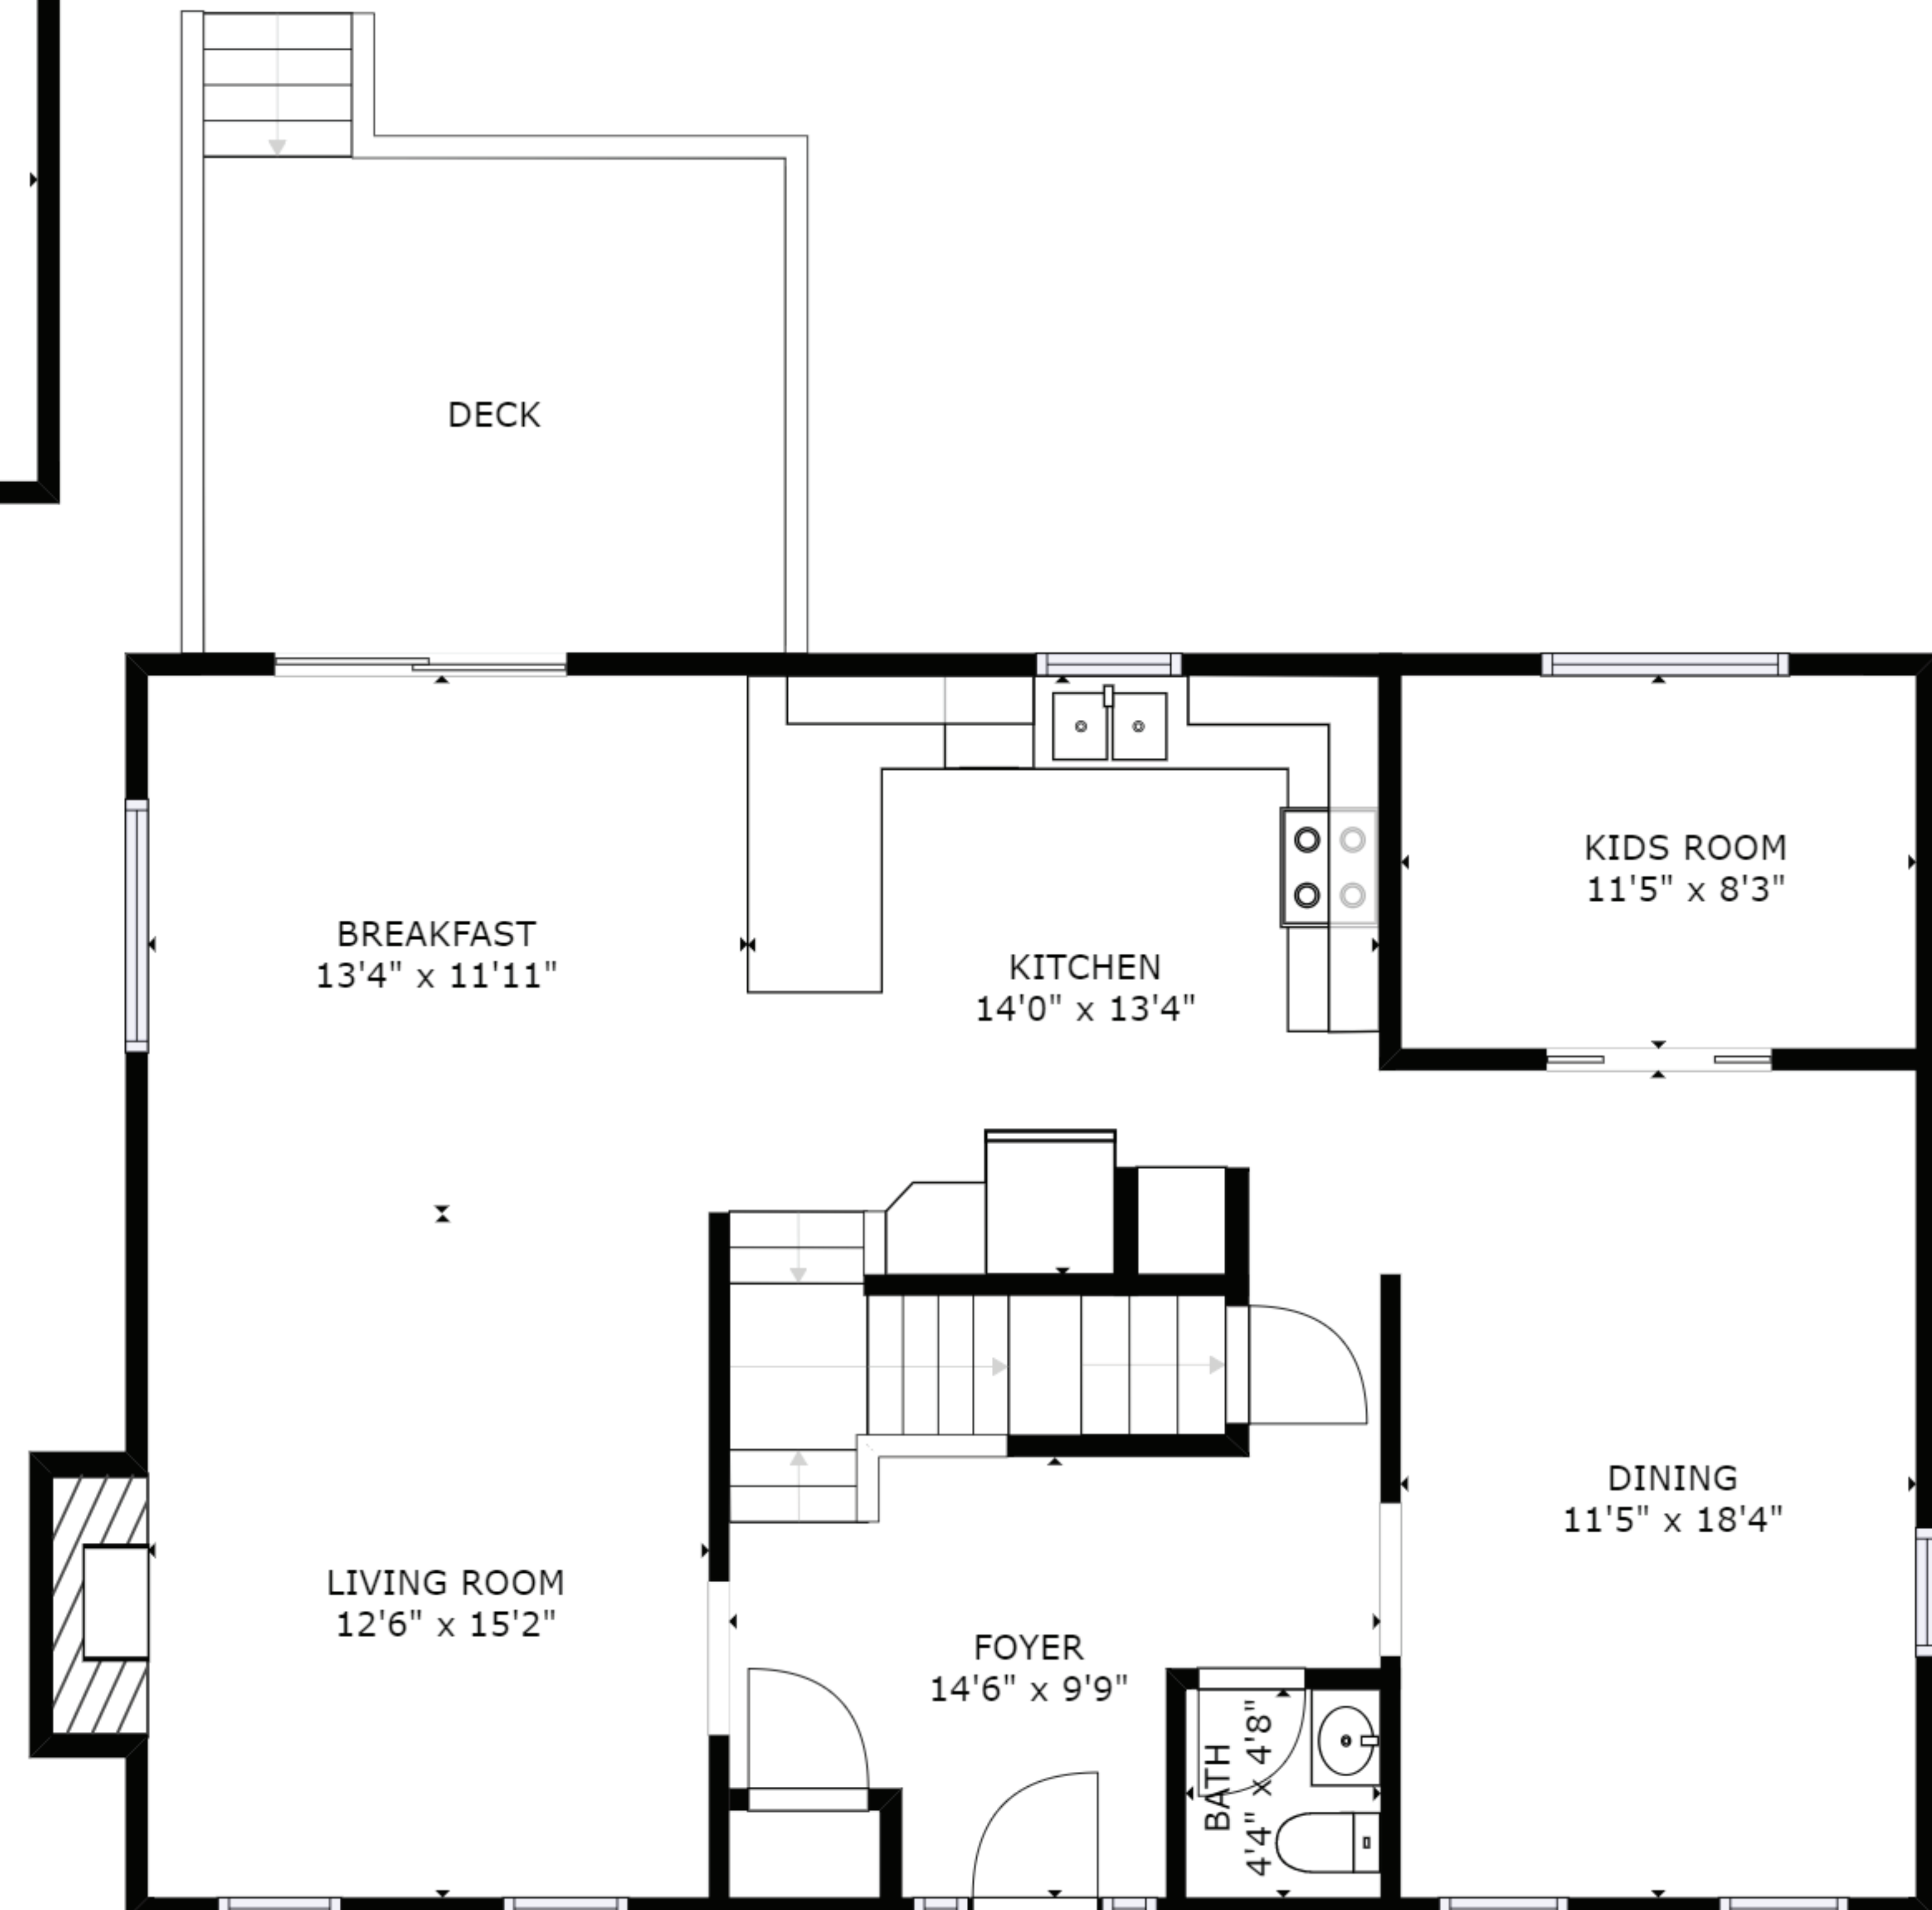

FLOOR 3

FLOOR 1

FLOOR 2

GROSS INTERNAL AREA
 FLOOR 1: 475 sq ft, FLOOR 2: 1078 sq ft
 FLOOR 3: 1075 sq ft
 TOTAL: 2628 sq ft

SIZES AND DIMENSIONS ARE APPROXIMATE, ACTUAL MAY VARY.