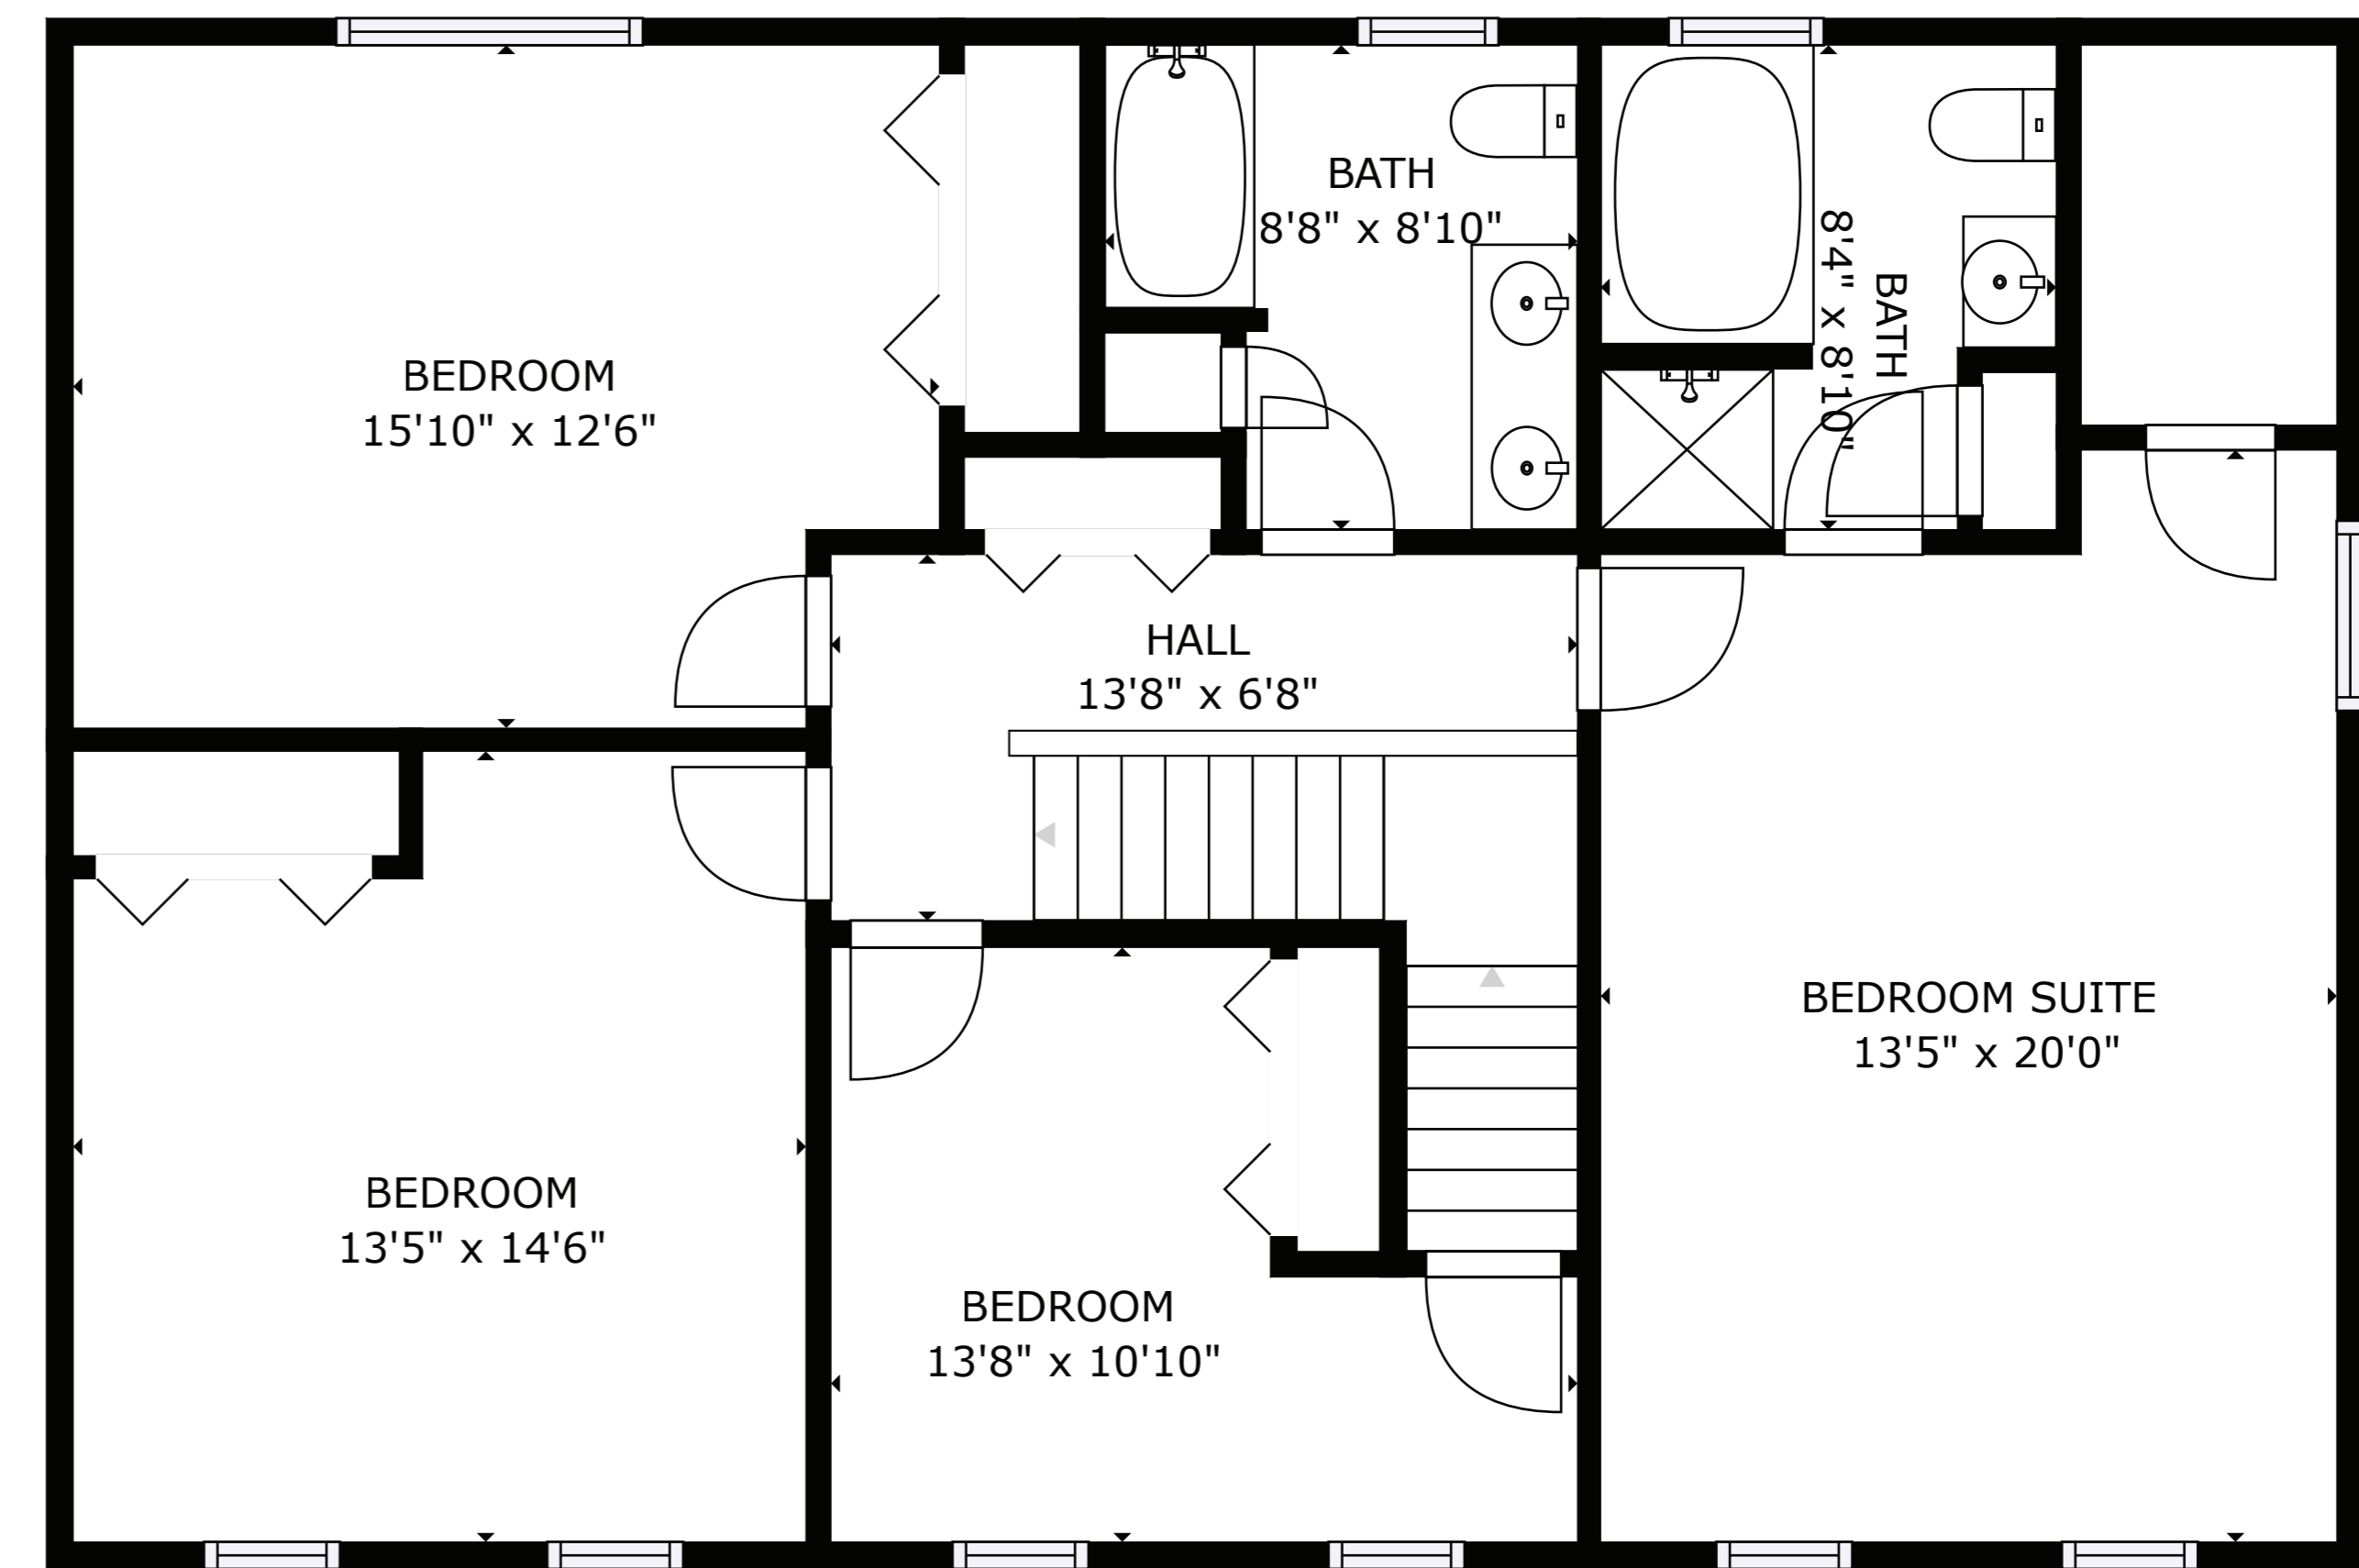

FLOOR 4

FLOOR 3

FLOOR 1

FLOOR 2

GROSS INTERNAL AREA  
 FLOOR 1: 766 sq ft, FLOOR 2: 1527 sq ft  
 FLOOR 3: 1133 sq ft, FLOOR 4: 385 sq ft  
 EXCLUDED AREAS: , PORCH: 256 sq ft  
 REDUCED HEADROOM BELOW 1.5M: 104 sq ft  
 TOTAL: 3811 sq ft

SIZES AND DIMENSIONS ARE APPROXIMATE, ACTUAL MAY VARY.