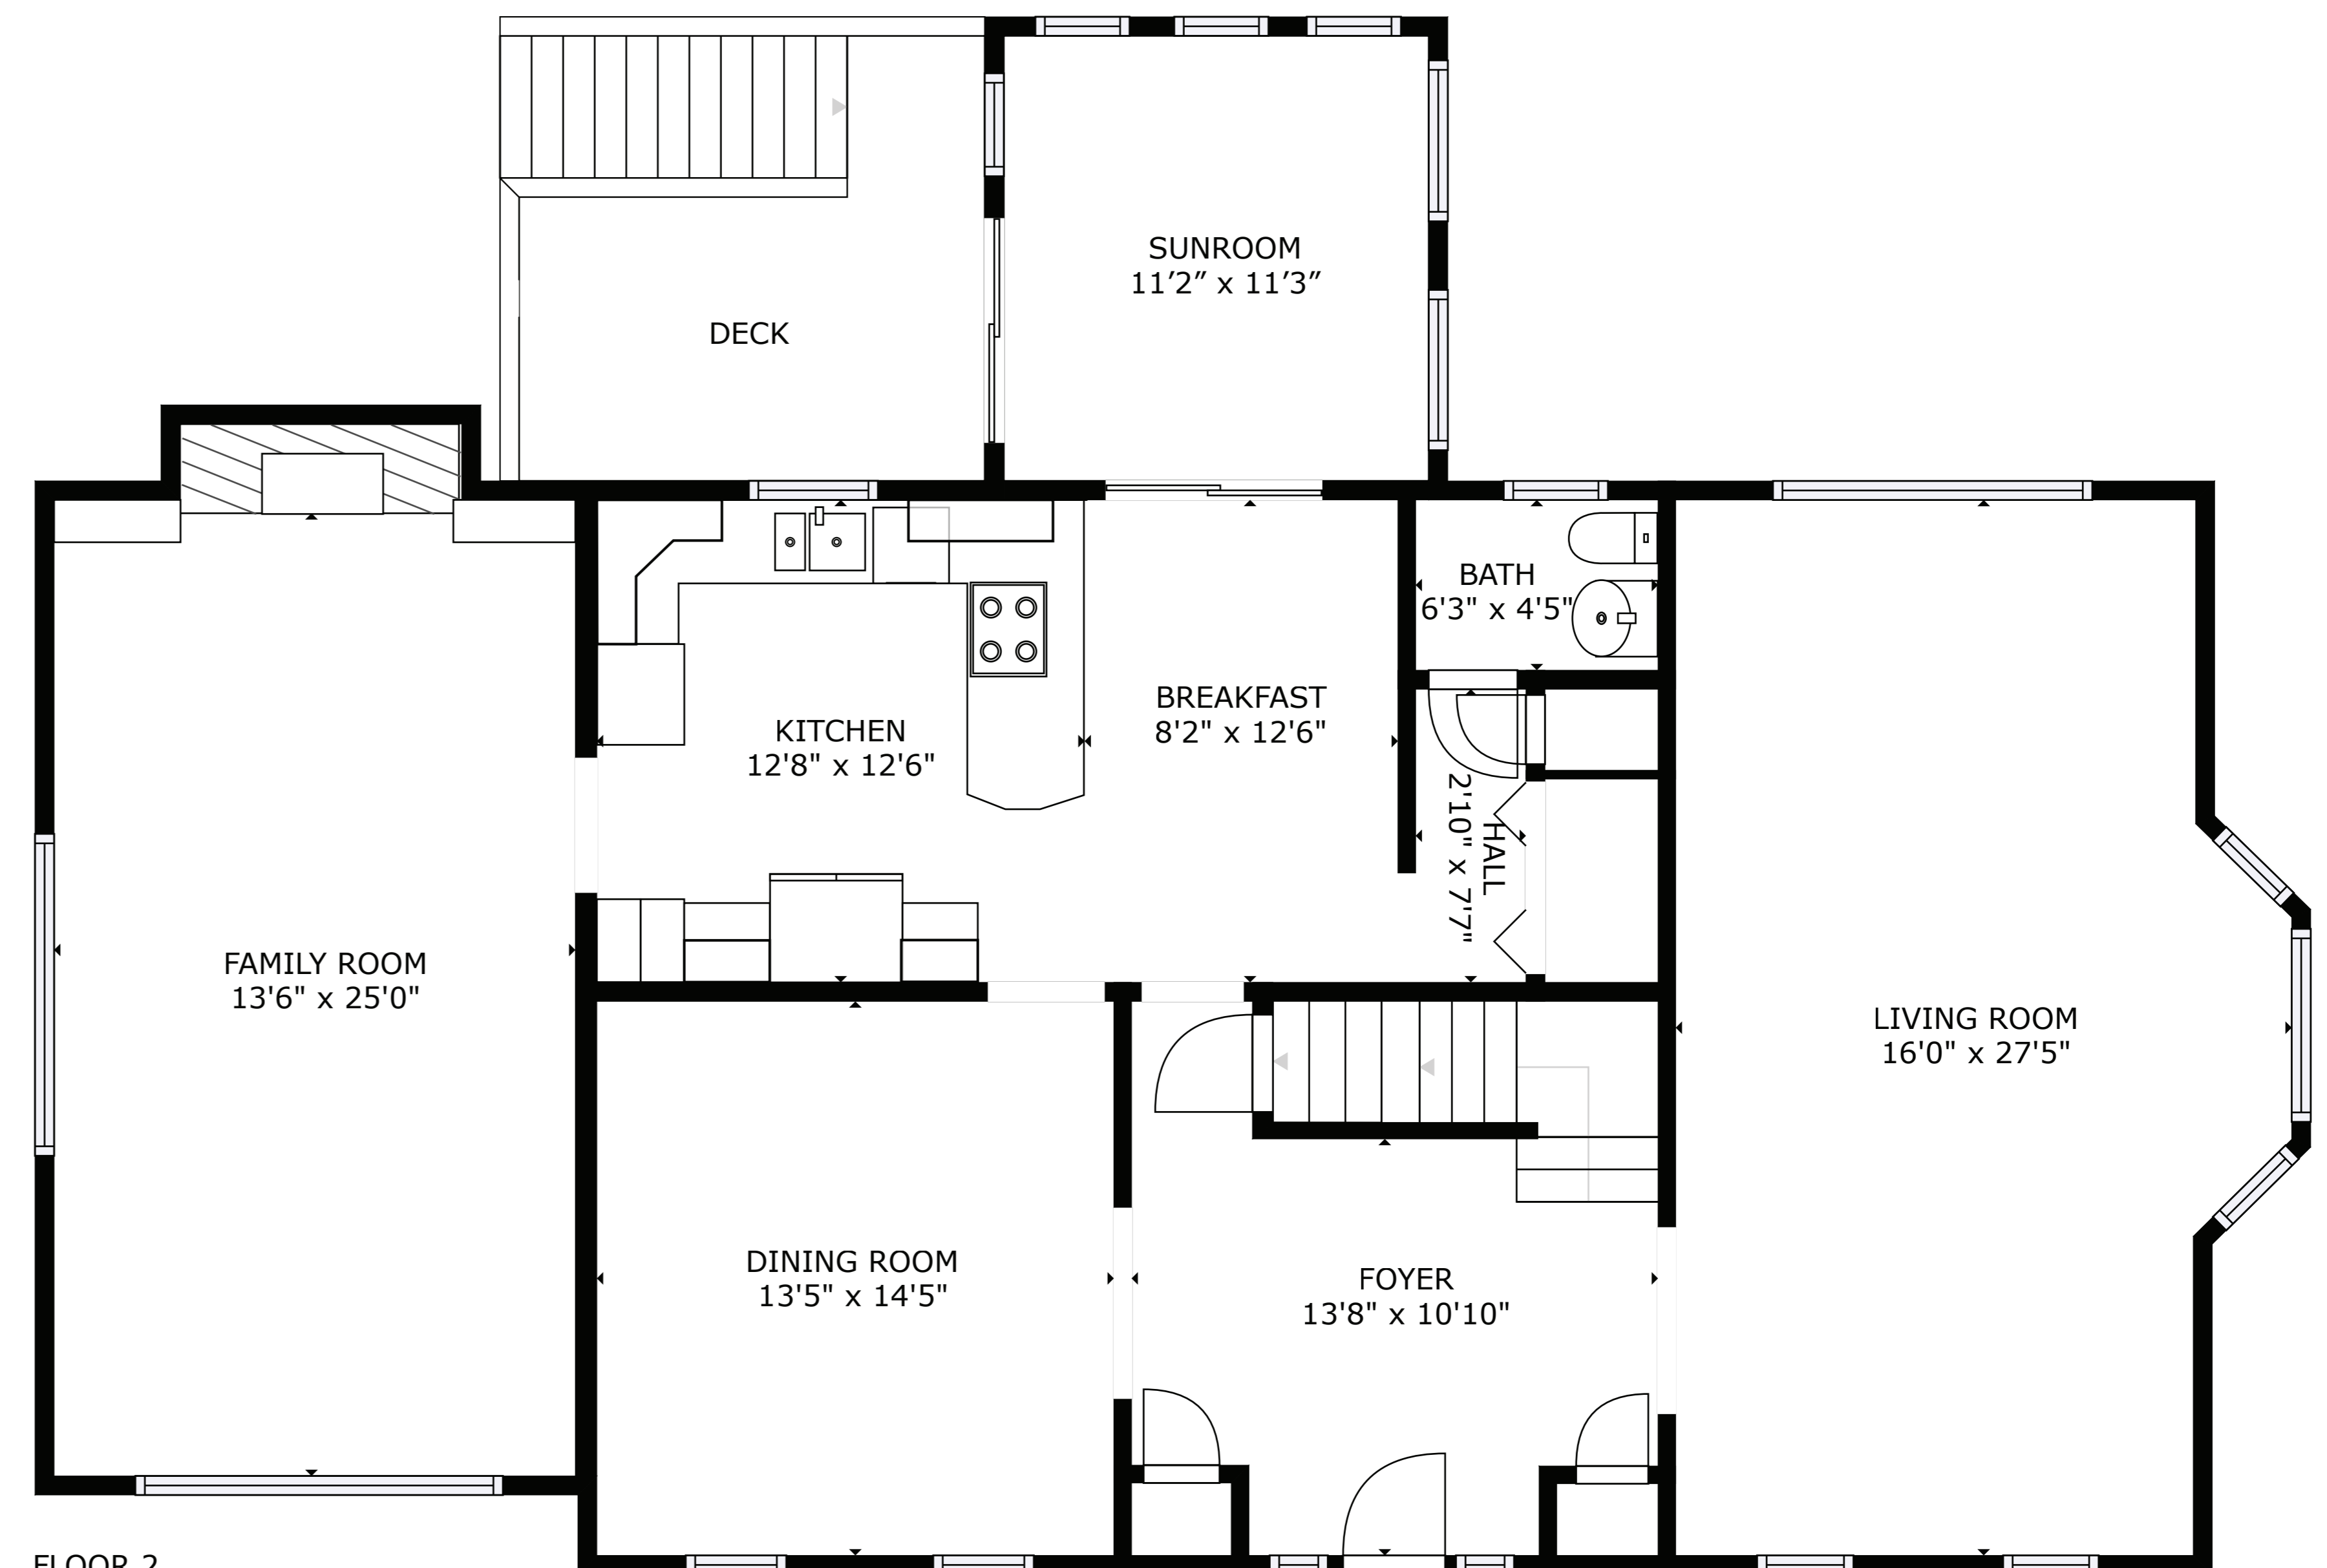

FLOOR 4

FLOOR 3

FLOOR 1

FLOOR 2

GROSS INTERNAL AREA  
 FLOOR 1: 766 sq ft, FLOOR 2: 1527 sq ft  
 FLOOR 3: 1133 sq ft, FLOOR 4: 385 sq ft  
 EXCLUDED AREAS: , PORCH: 256 sq ft  
 REDUCED HEADROOM BELOW 1.5M: 104 sq ft  
 TOTAL: 3811 sq ft

SIZES AND DIMENSIONS ARE APPROXIMATE, ACTUAL MAY VARY.