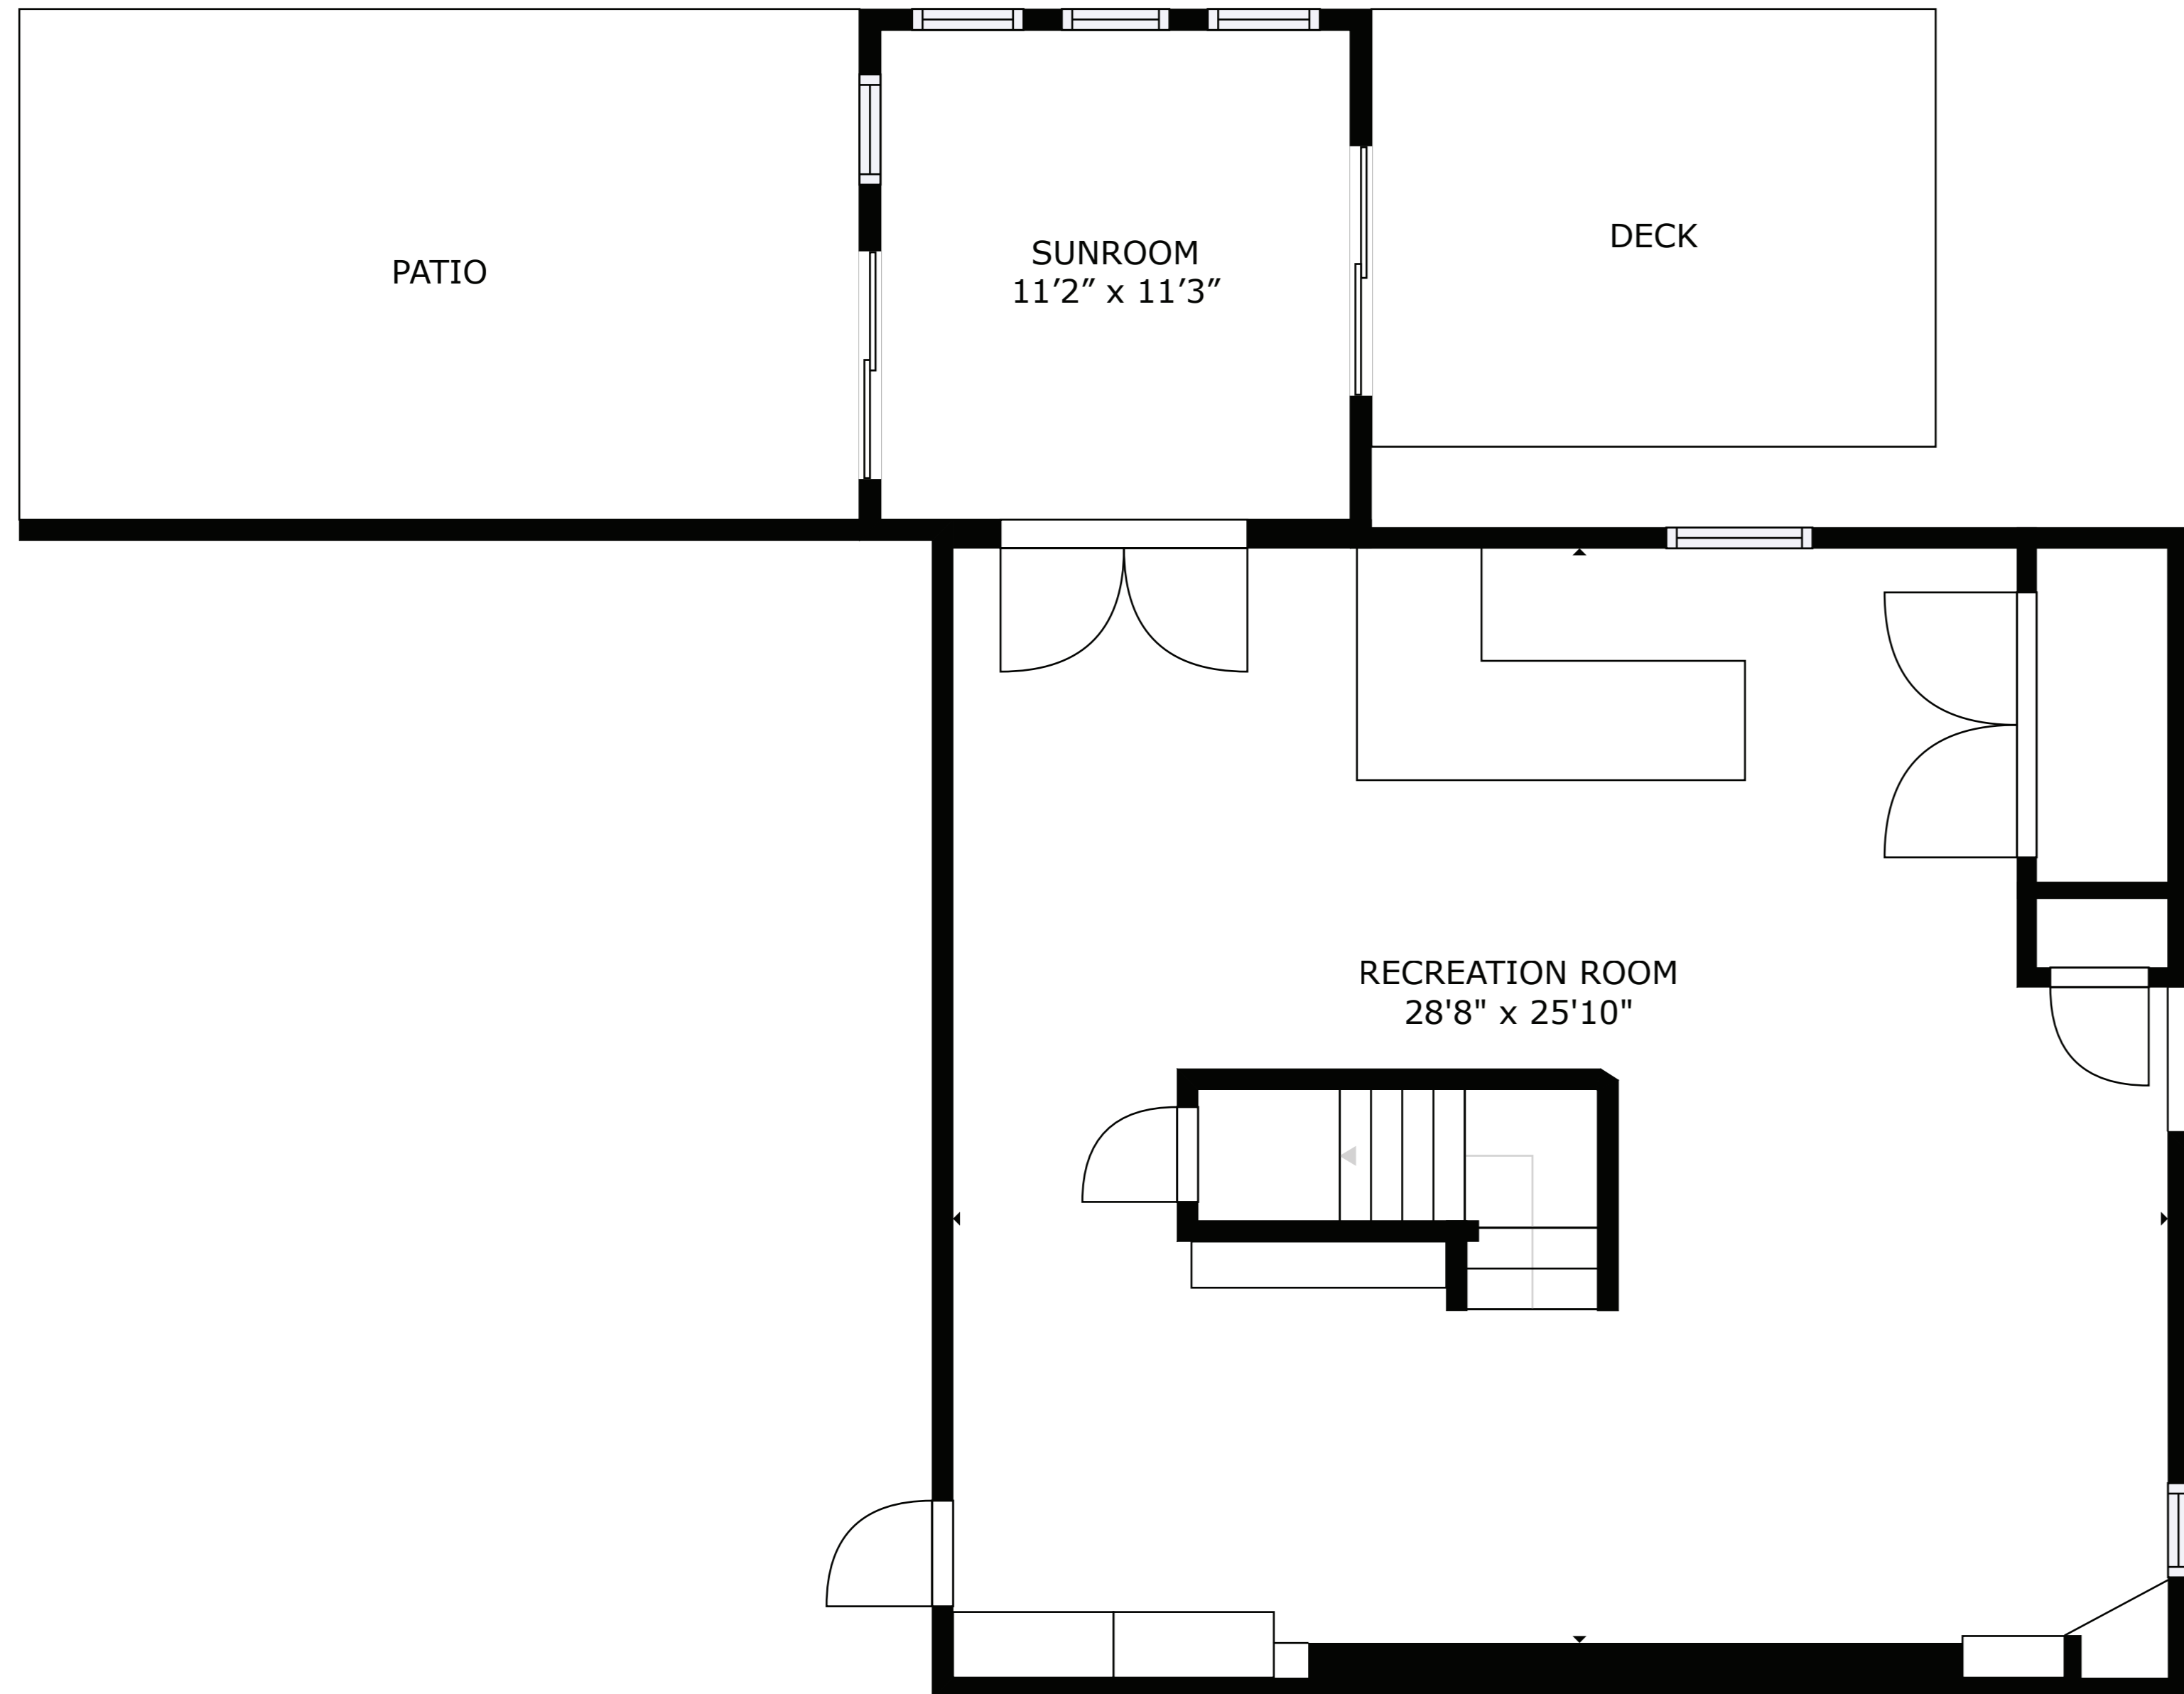

FLOOR 4

FLOOR 3

FLOOR 1

FLOOR 2

GROSS INTERNAL AREA  
 FLOOR 1: 766 sq ft, FLOOR 2: 1527 sq ft  
 FLOOR 3: 1133 sq ft, FLOOR 4: 385 sq ft  
 EXCLUDED AREAS: , PORCH: 256 sq ft  
 REDUCED HEADROOM BELOW 1.5M: 104 sq ft  
 TOTAL: 3811 sq ft

SIZES AND DIMENSIONS ARE APPROXIMATE, ACTUAL MAY VARY.