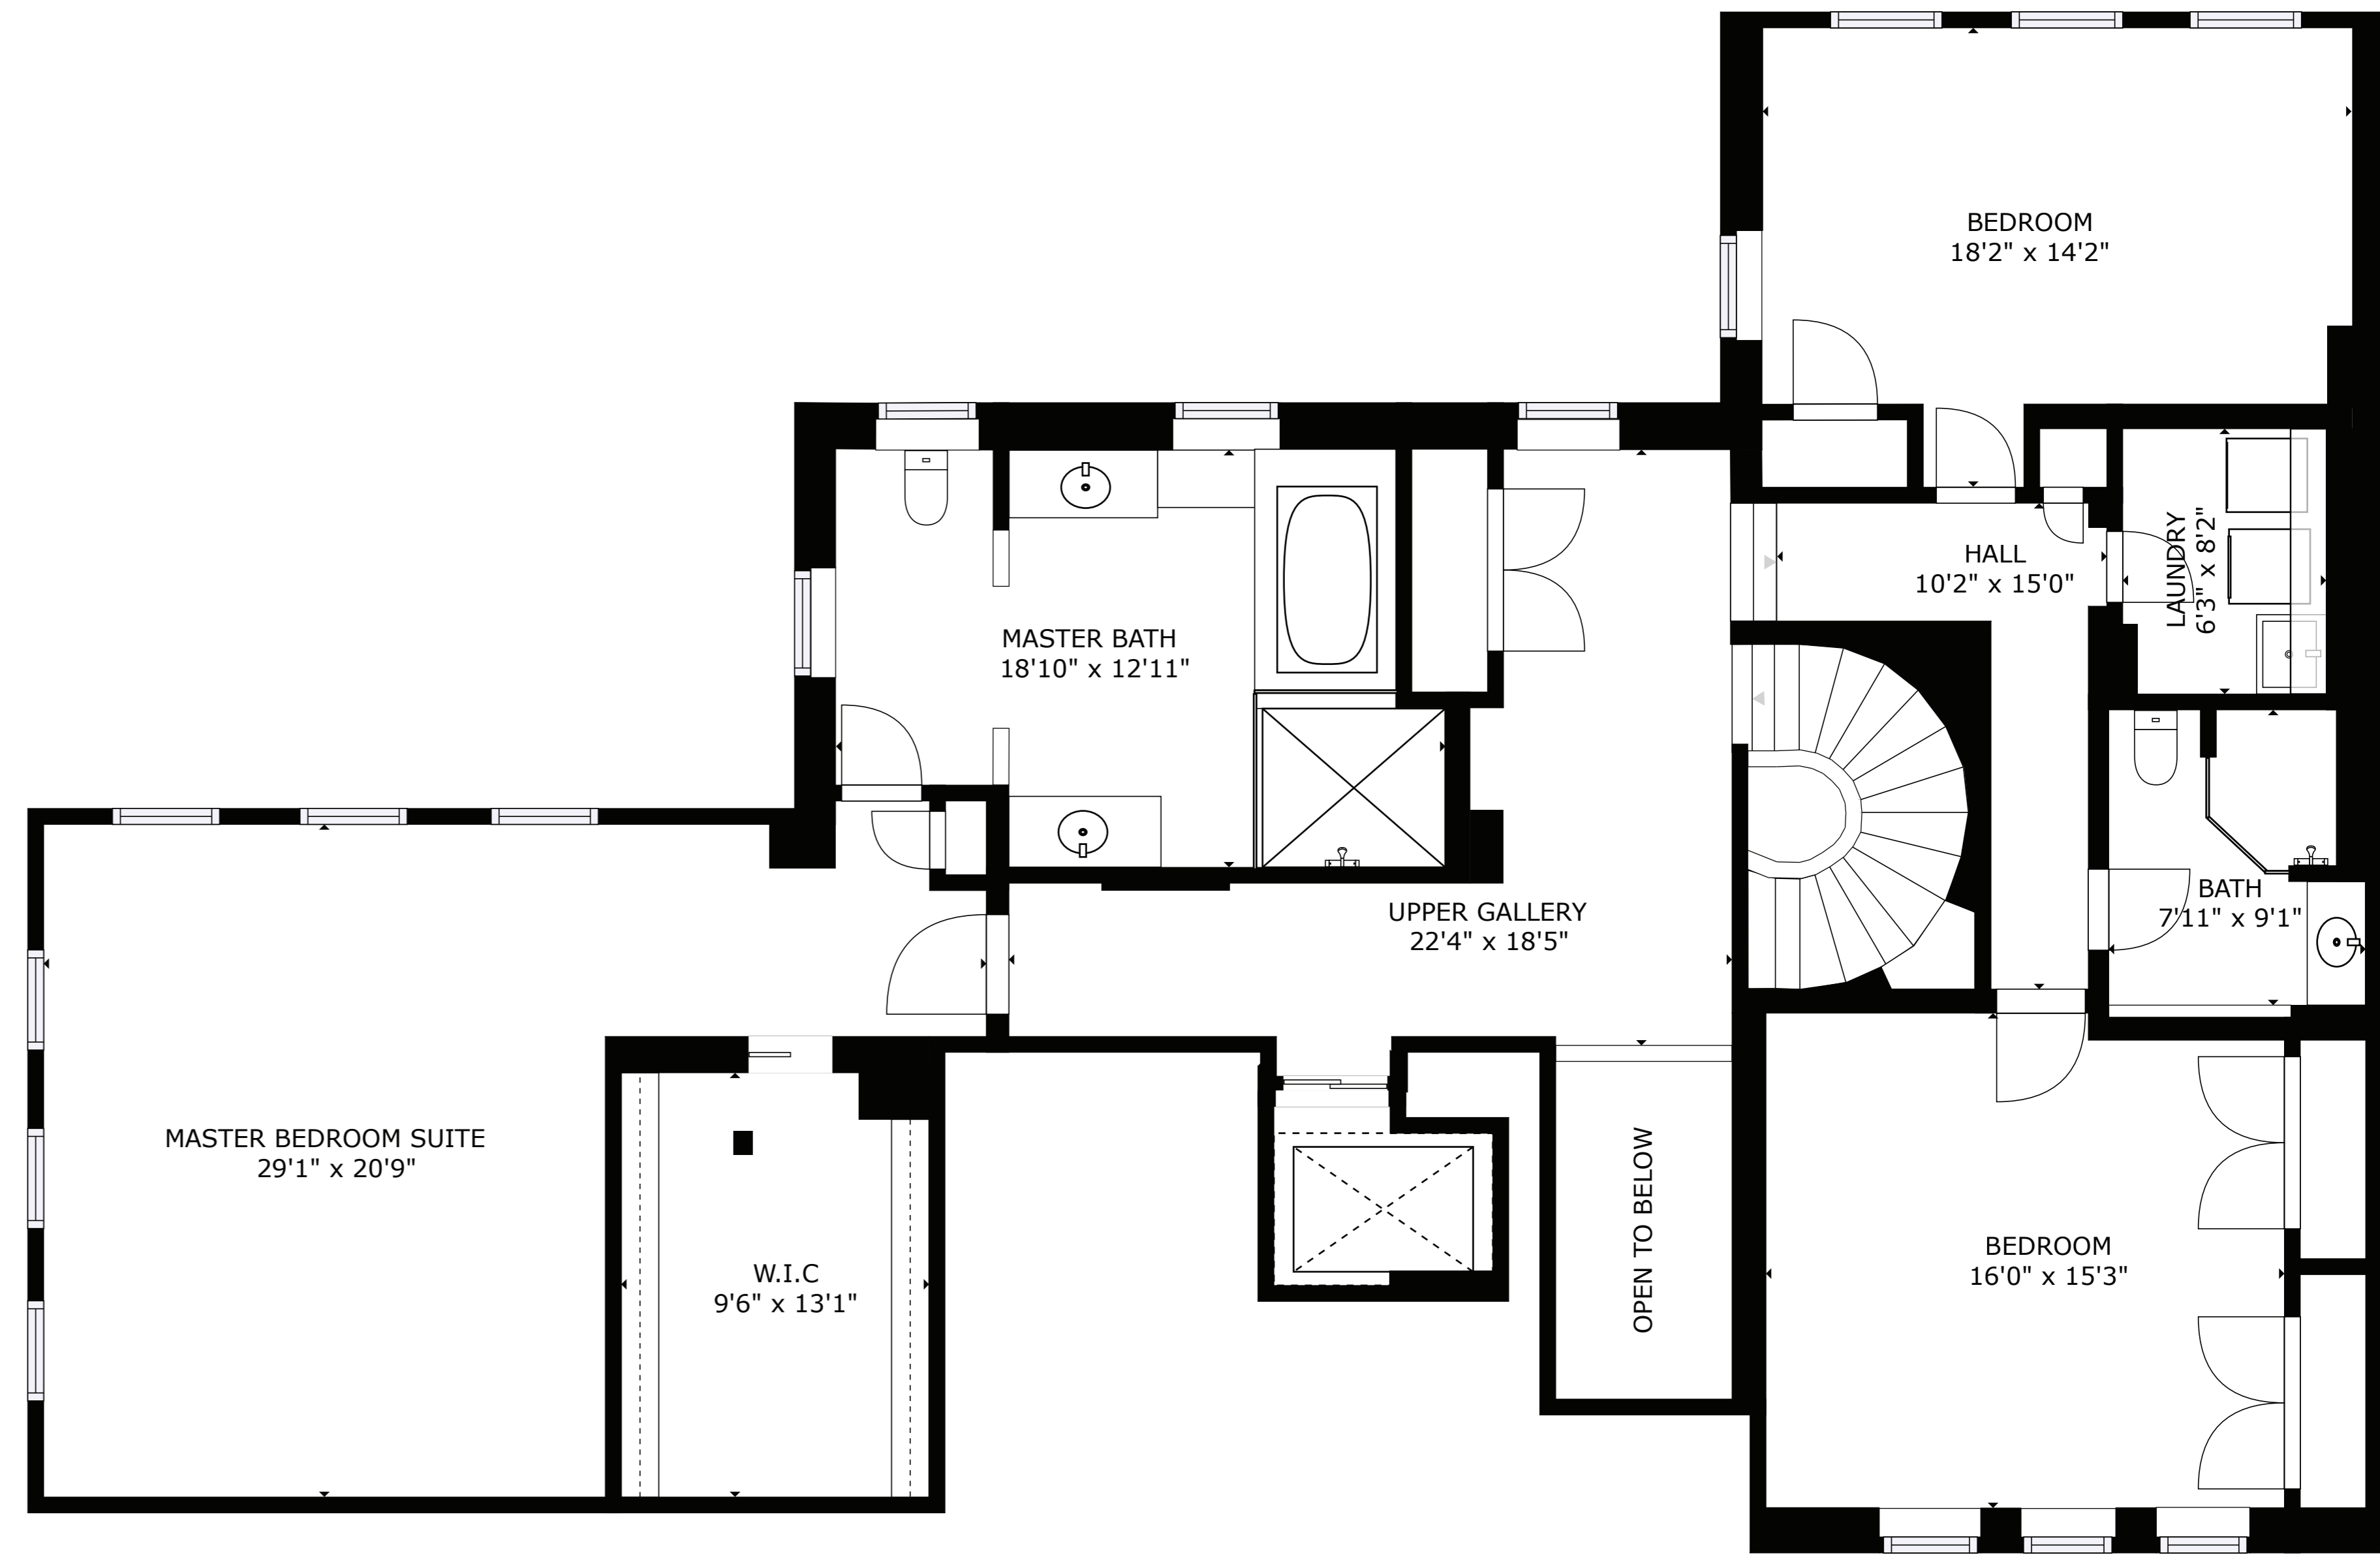

FLOOR 2

FLOOR 3

FLOOR 1

GROSS INTERNAL AREA  
 FLOOR 1: 1,444 sq. ft, FLOOR 2: 2397 sq. ft  
 FLOOR 3: 1927 sq. ft, EXCLUDED AREAS:  
 GARAGE: 514 sq. ft  
 TOTAL: 5,768 sq. ft

SIZES AND DIMENSIONS ARE APPROXIMATE, ACTUAL MAY VARY.