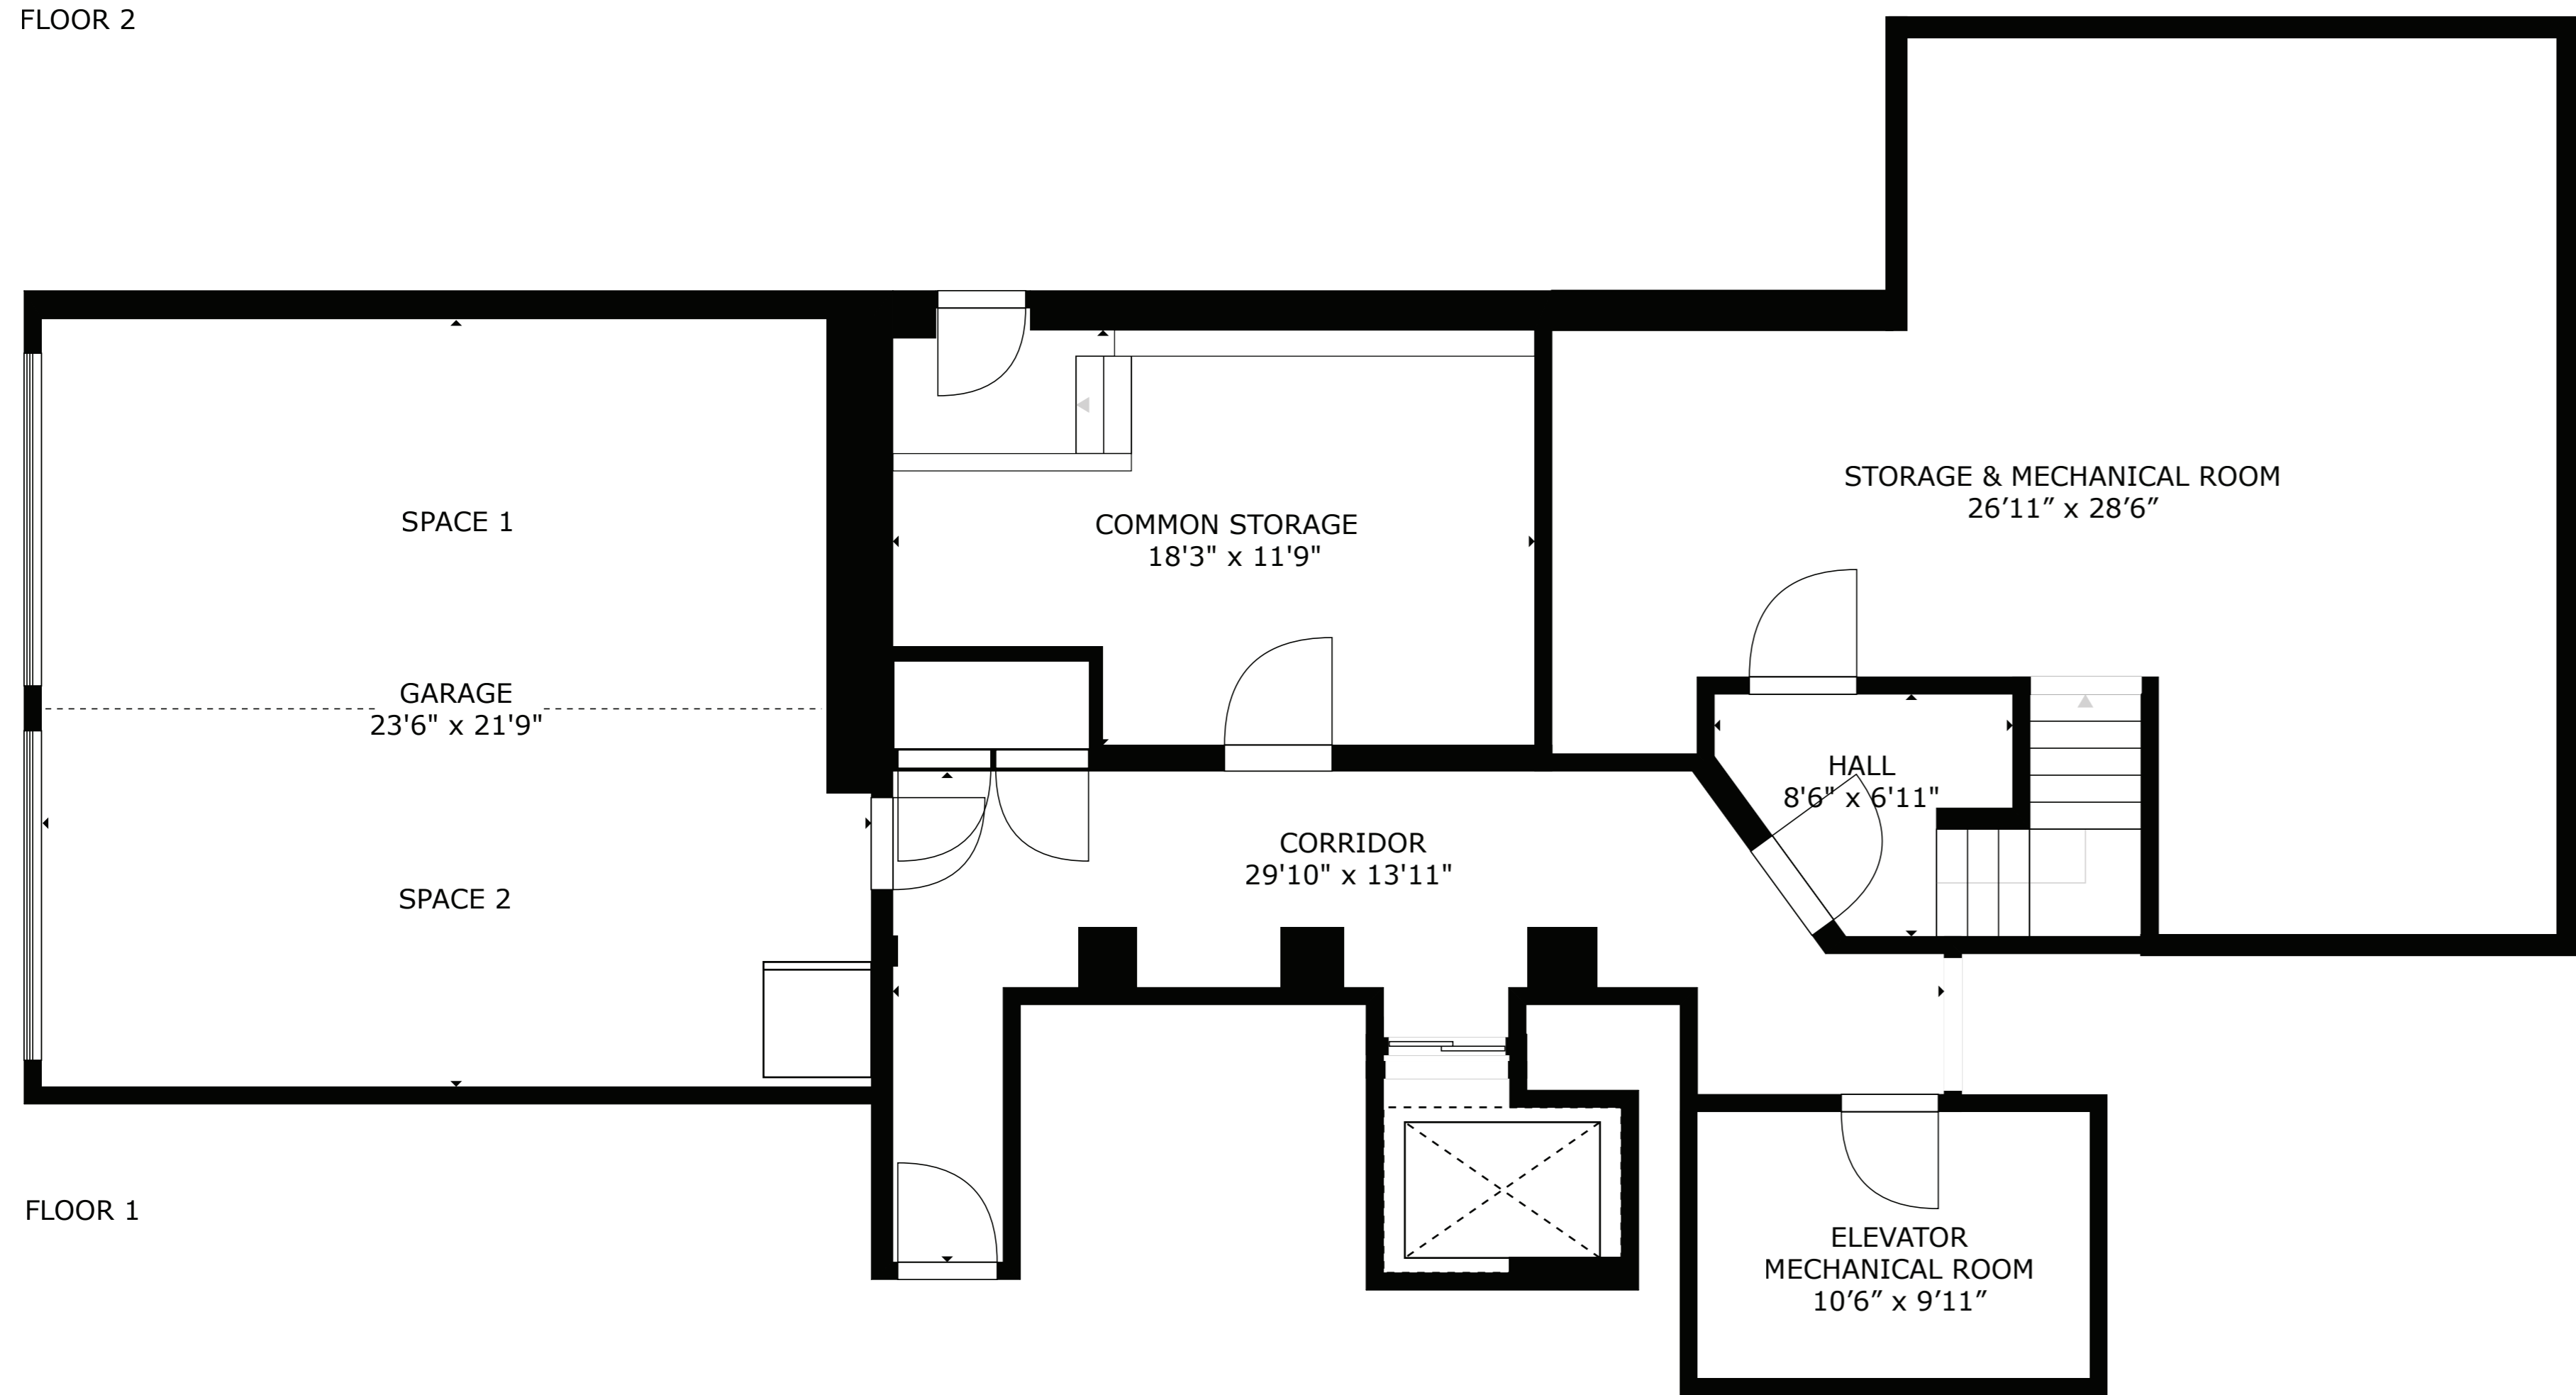

FLOOR 2

FLOOR 3

FLOOR 1

GROSS INTERNAL AREA  
 FLOOR 1: 1,444 sq. ft, FLOOR 2: 2397 sq. ft  
 FLOOR 3: 1927 sq. ft, EXCLUDED AREAS:  
 GARAGE: 514 sq. ft  
 TOTAL: 5,768 sq. ft

SIZES AND DIMENSIONS ARE APPROXIMATE, ACTUAL MAY VARY.