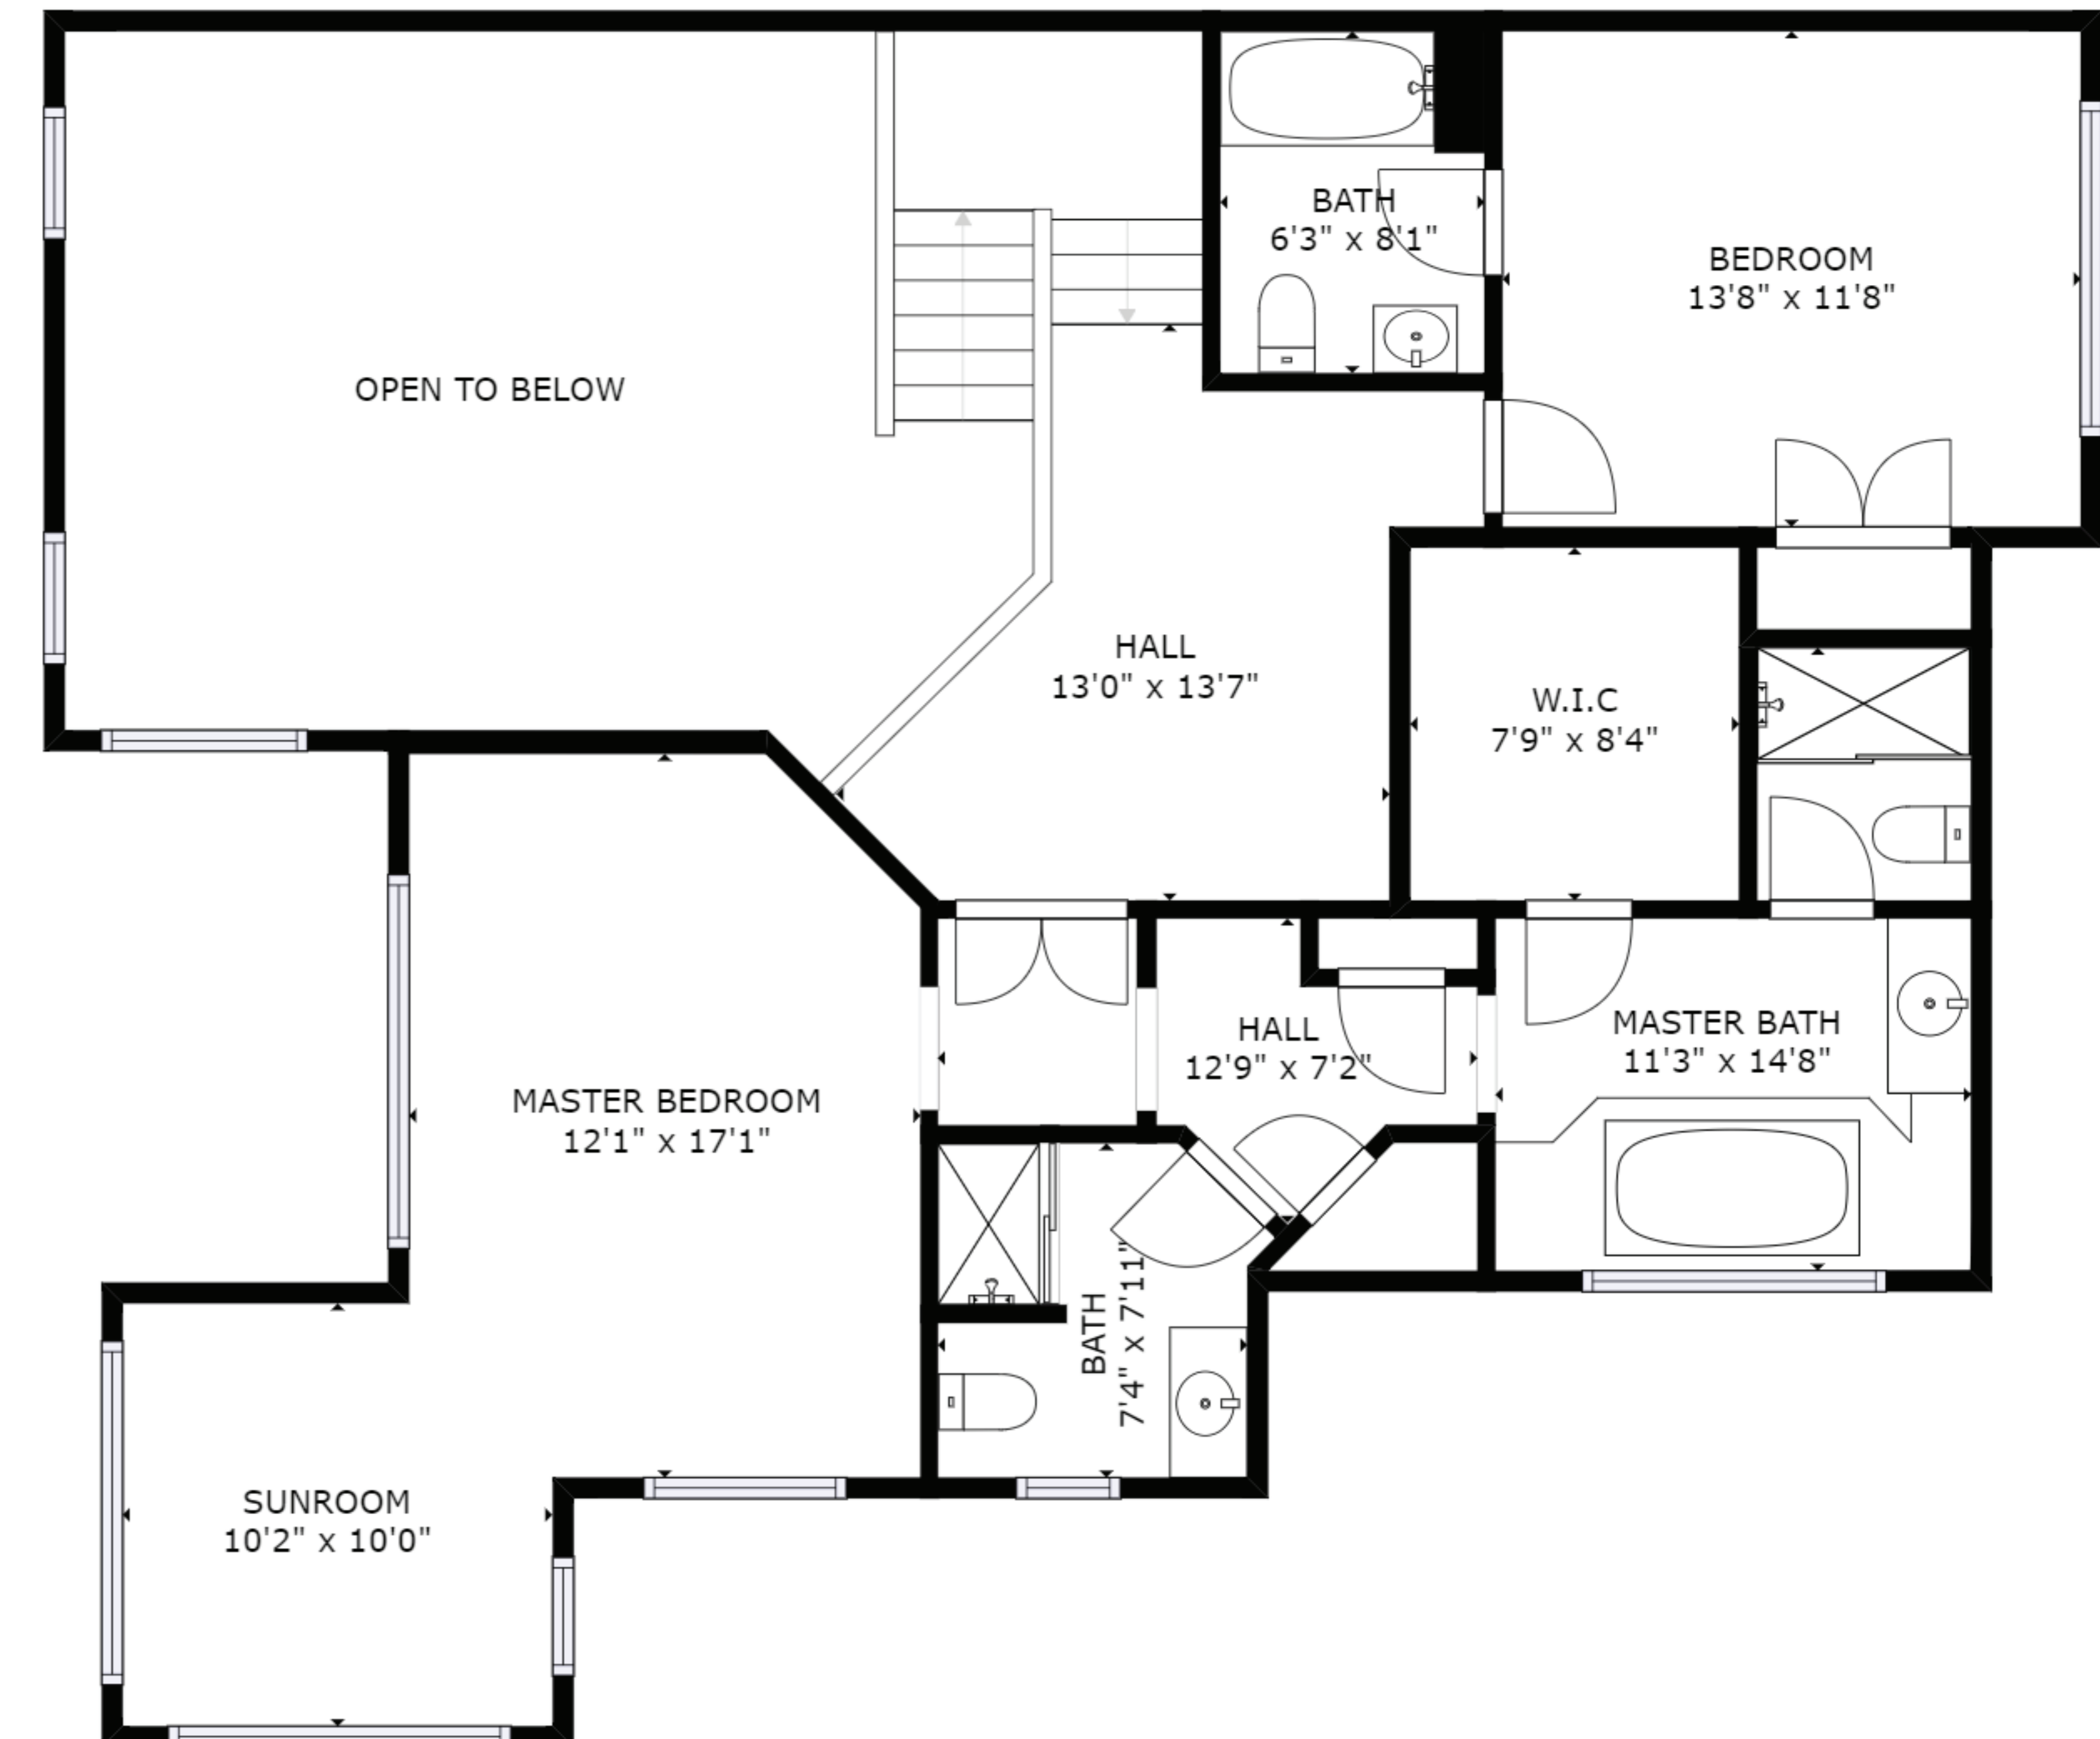

FLOOR 1

FLOOR 2

GROSS INTERNAL AREA
 FLOOR 1: 1432 sq ft, FLOOR 2: 1086 sq ft
 TOTAL: 2518 sq ft
 SIZES AND DIMENSIONS ARE APPROXIMATE, ACTUAL MAY VARY.