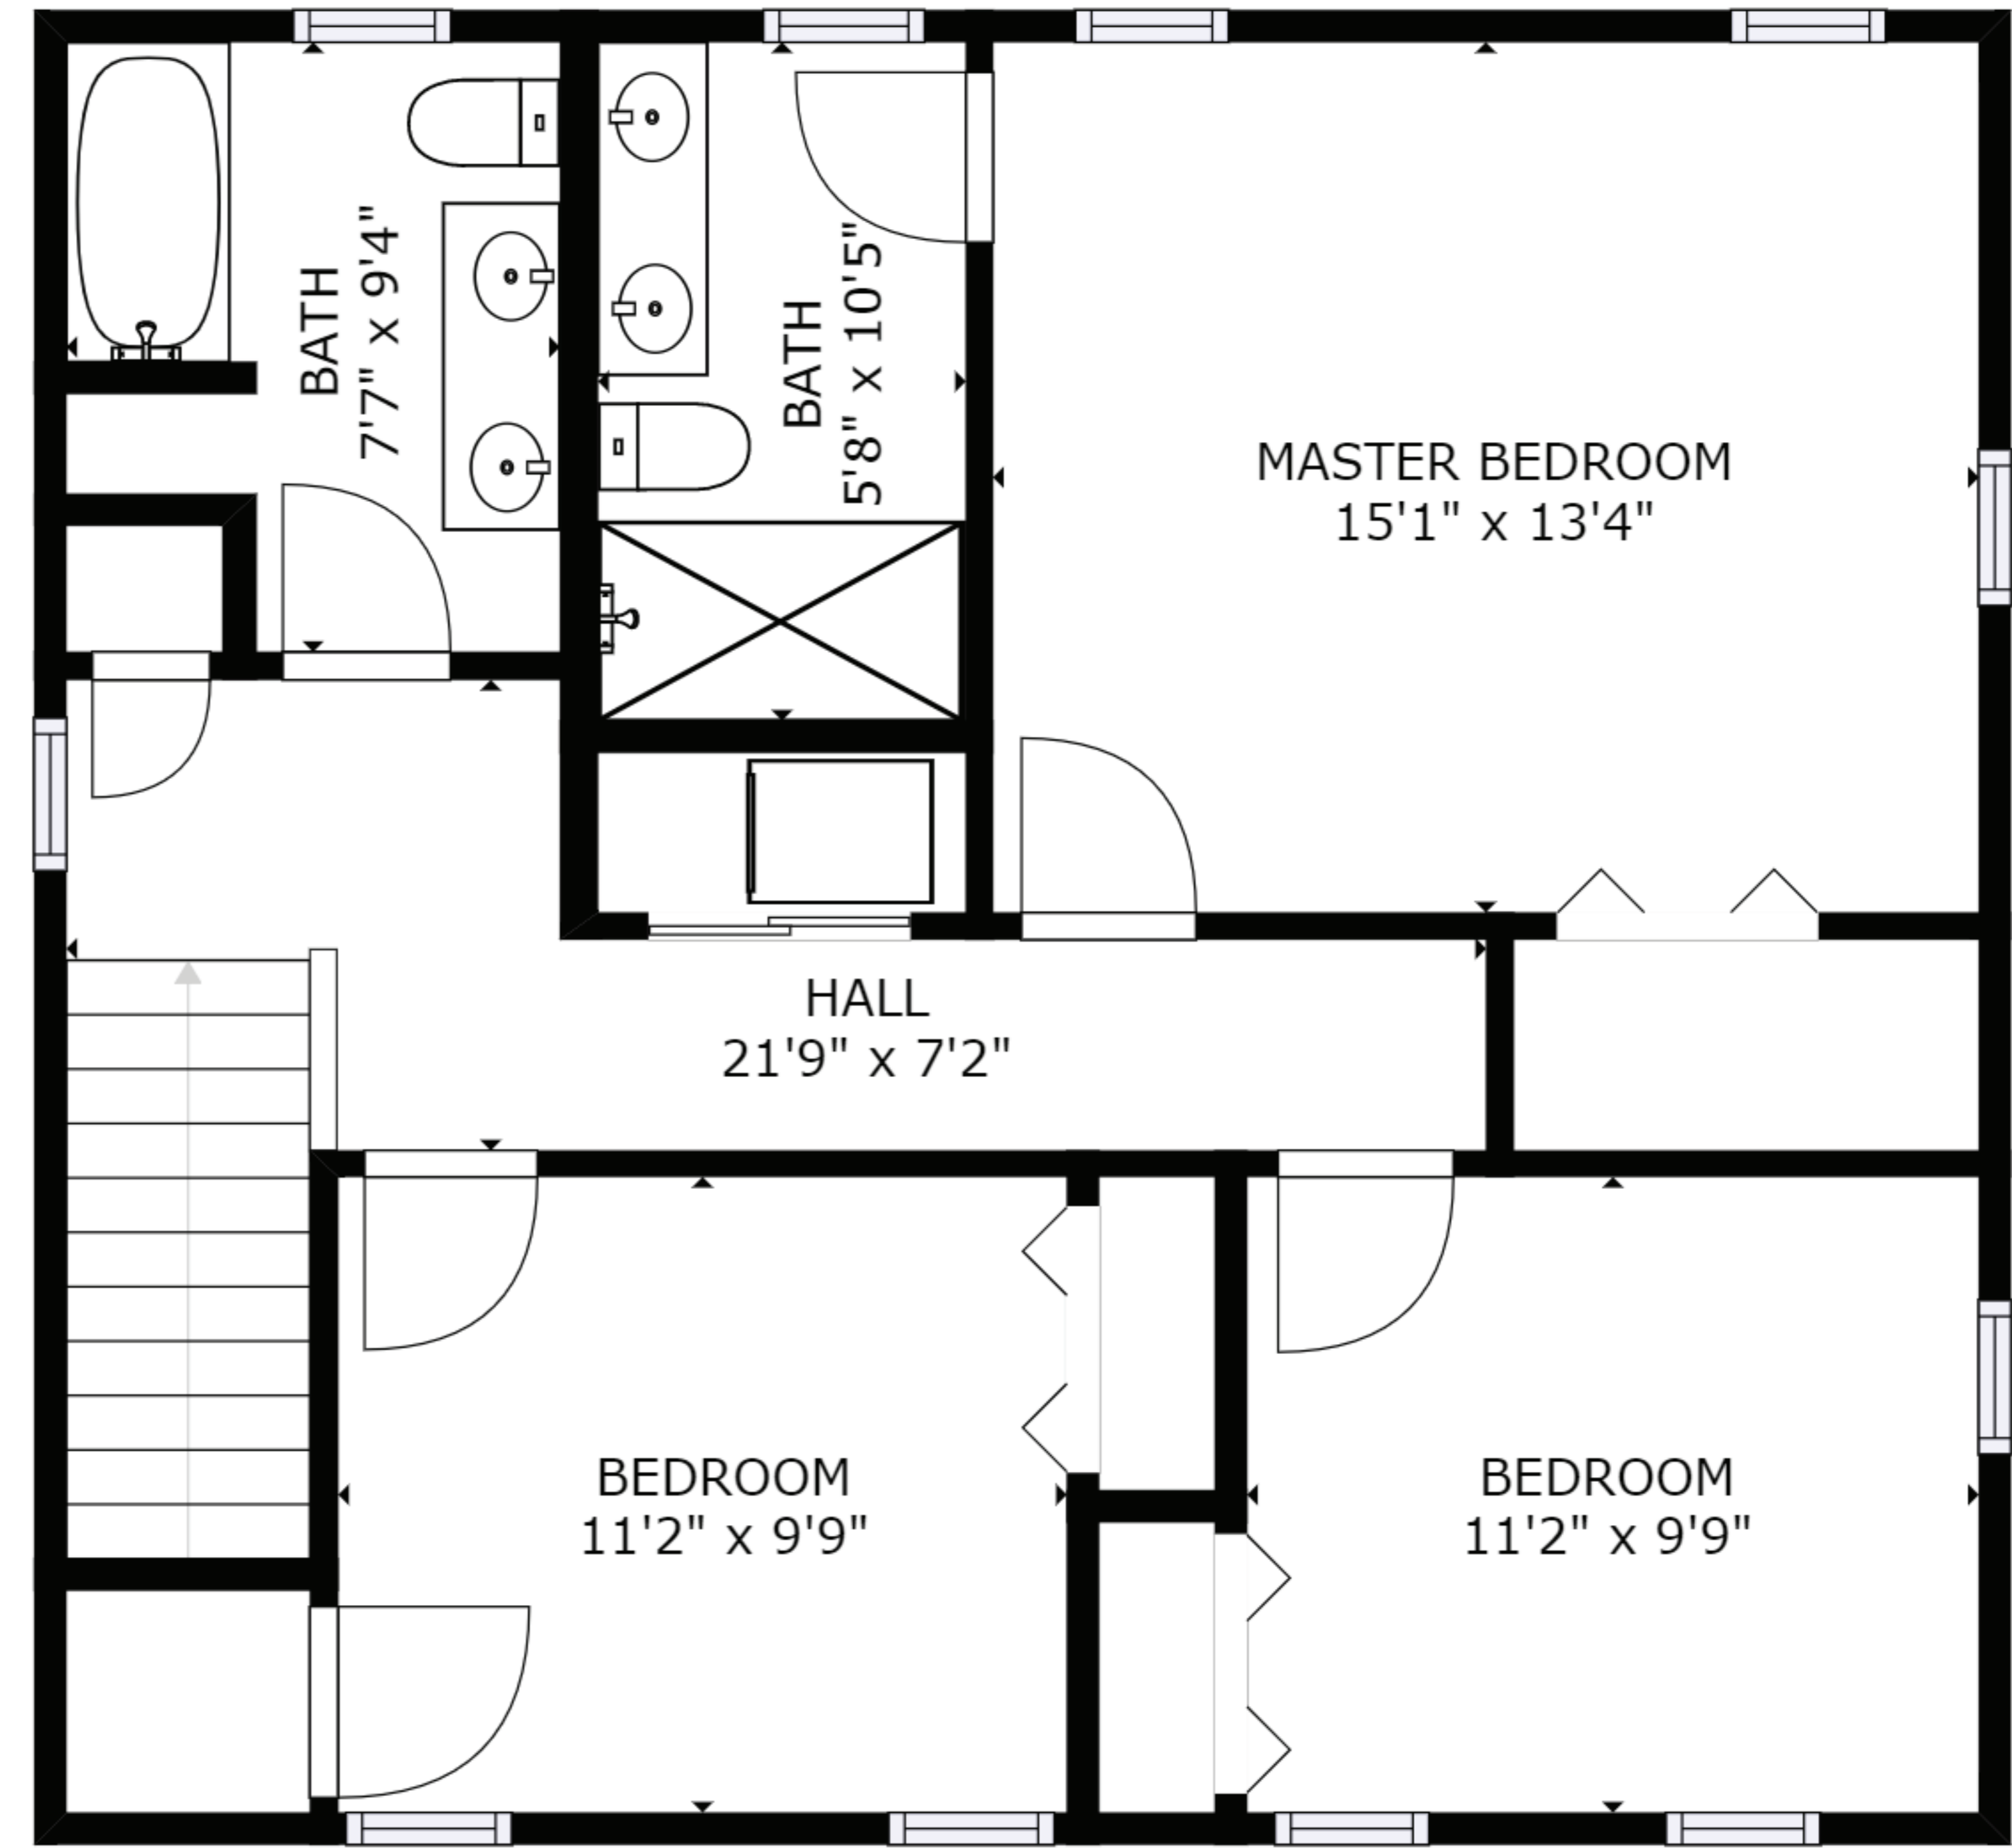

FLOOR 1

FLOOR 2

GROSS INTERNAL AREA
 FLOOR 1: 738 sq ft, FLOOR 2: 792 sq ft
 TOTAL: 1531 sq ft
 SIZES AND DIMENSIONS ARE APPROXIMATE, ACTUAL MAY VARY.