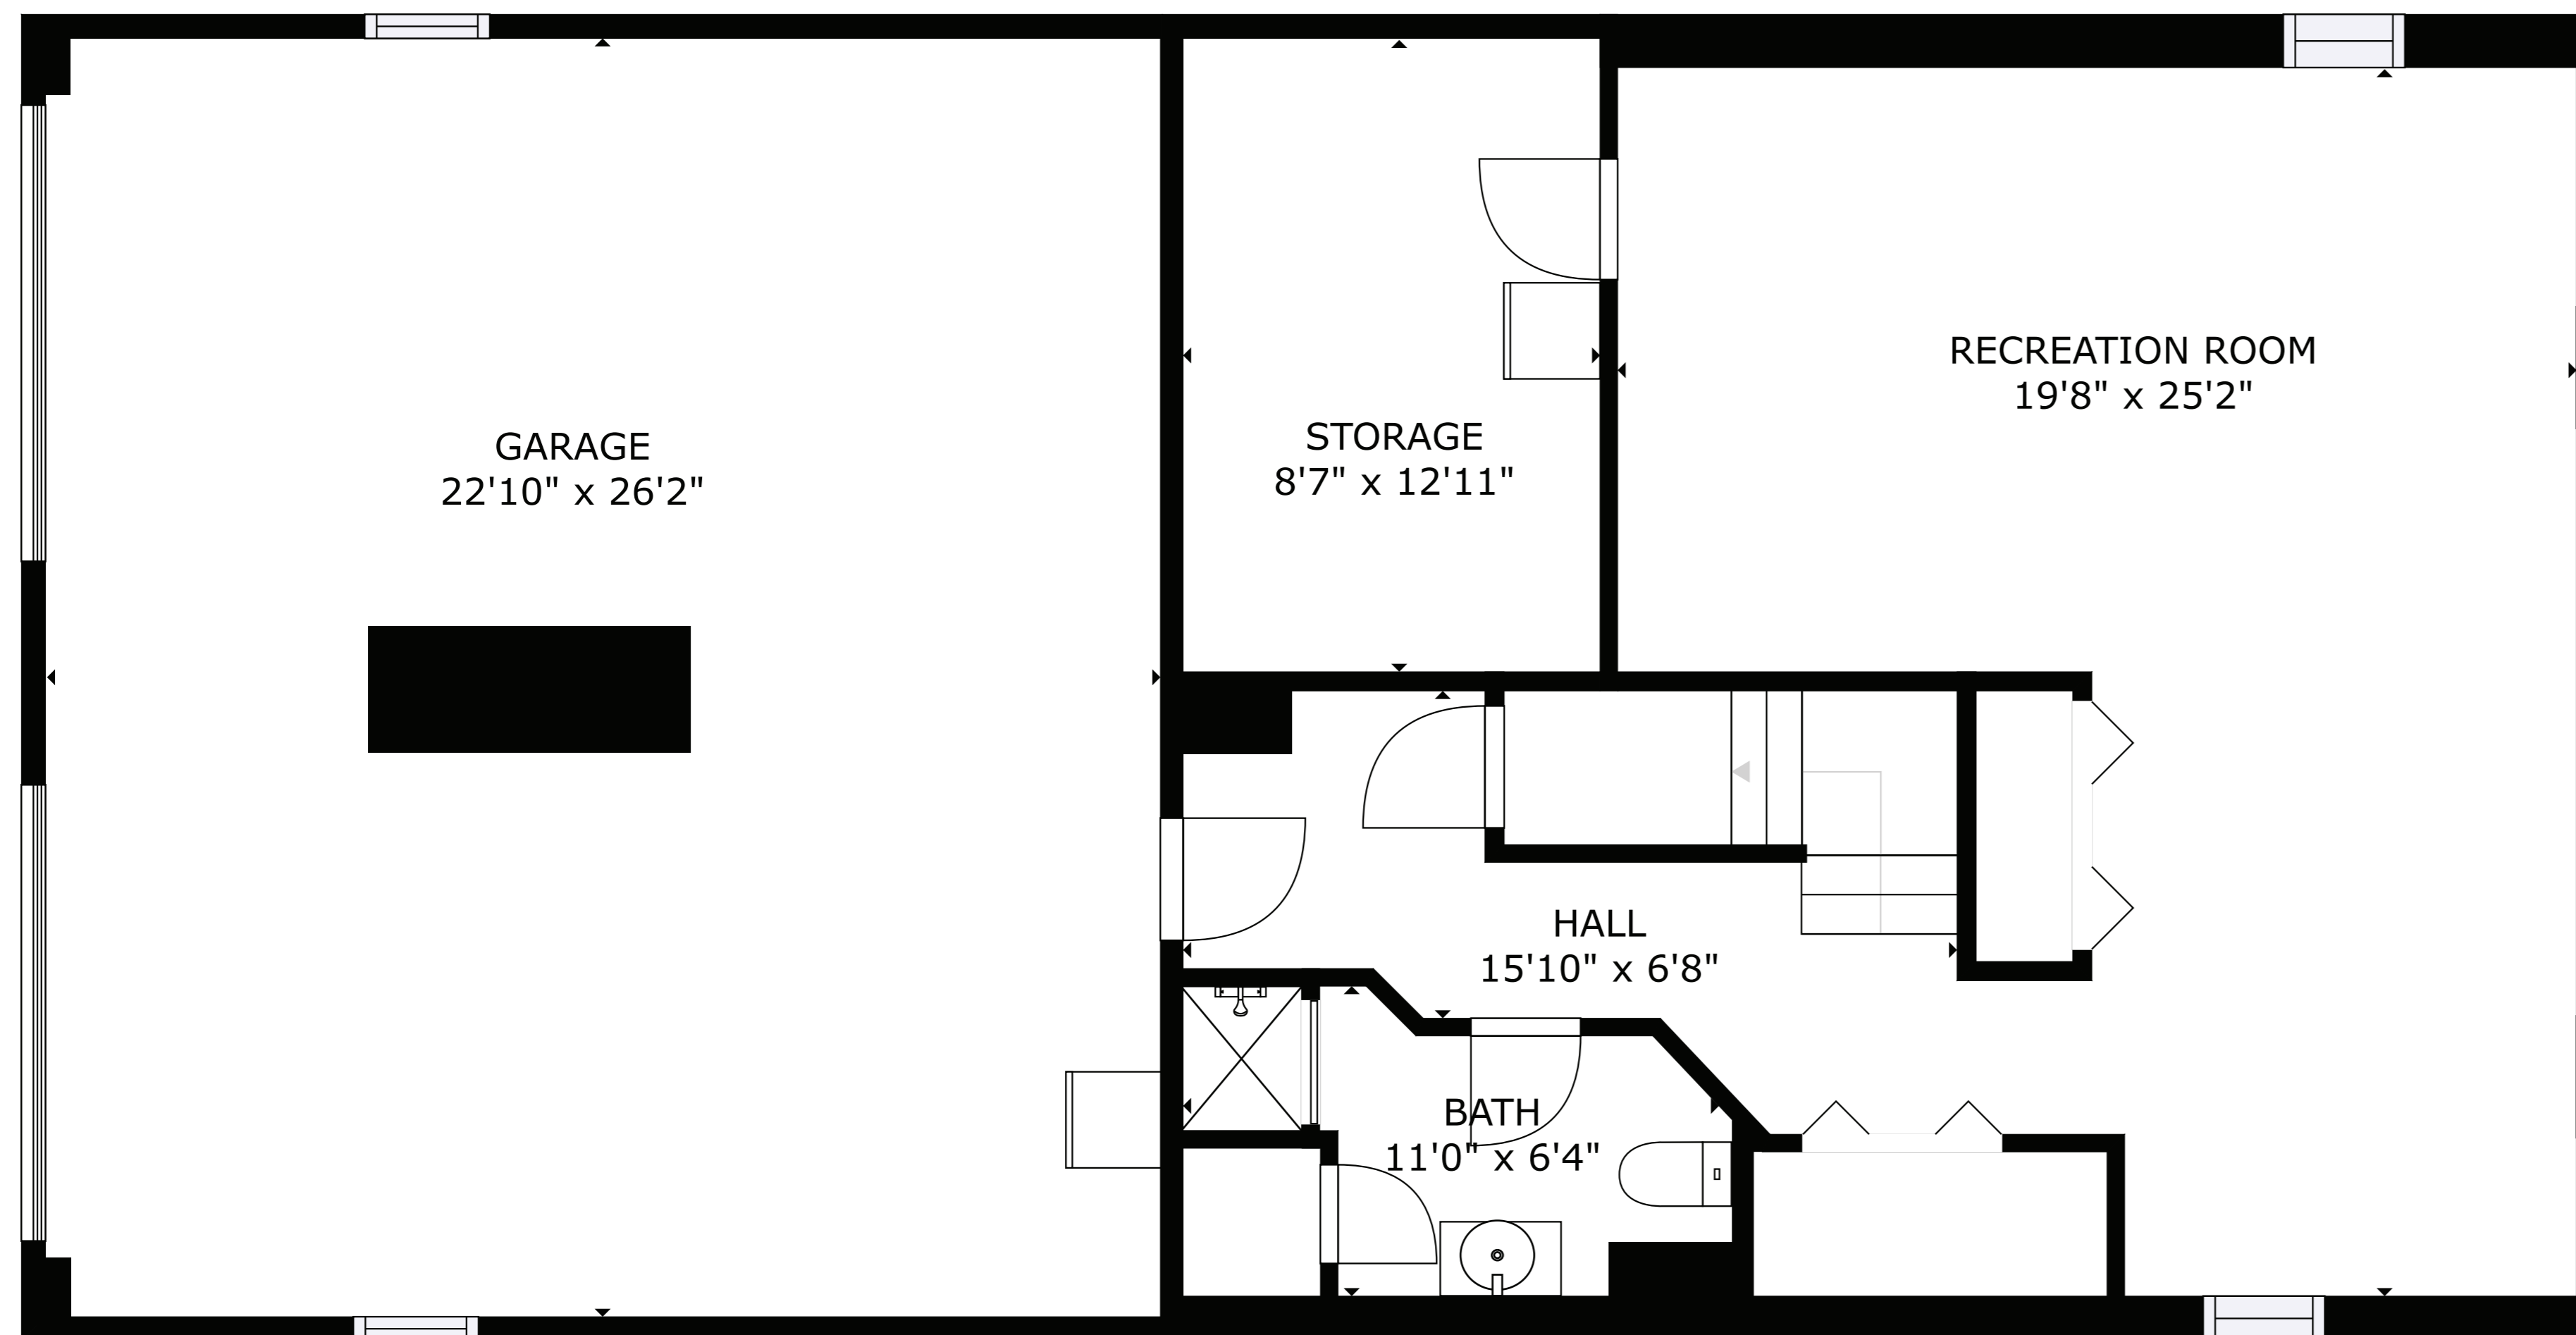

FLOOR 2

FLOOR 3

FLOOR 1

GROSS INTERNAL AREA
 FLOOR 1: 724 sq. ft, FLOOR 2: 1441 sq. ft
 FLOOR 3: 1065 sq. ft, EXCLUDED AREAS:
 GARAGE: 598 sq. ft
 TOTAL: 3230 sq. ft

SIZES AND DIMENSIONS ARE APPROXIMATE, ACTUAL MAY VARY.