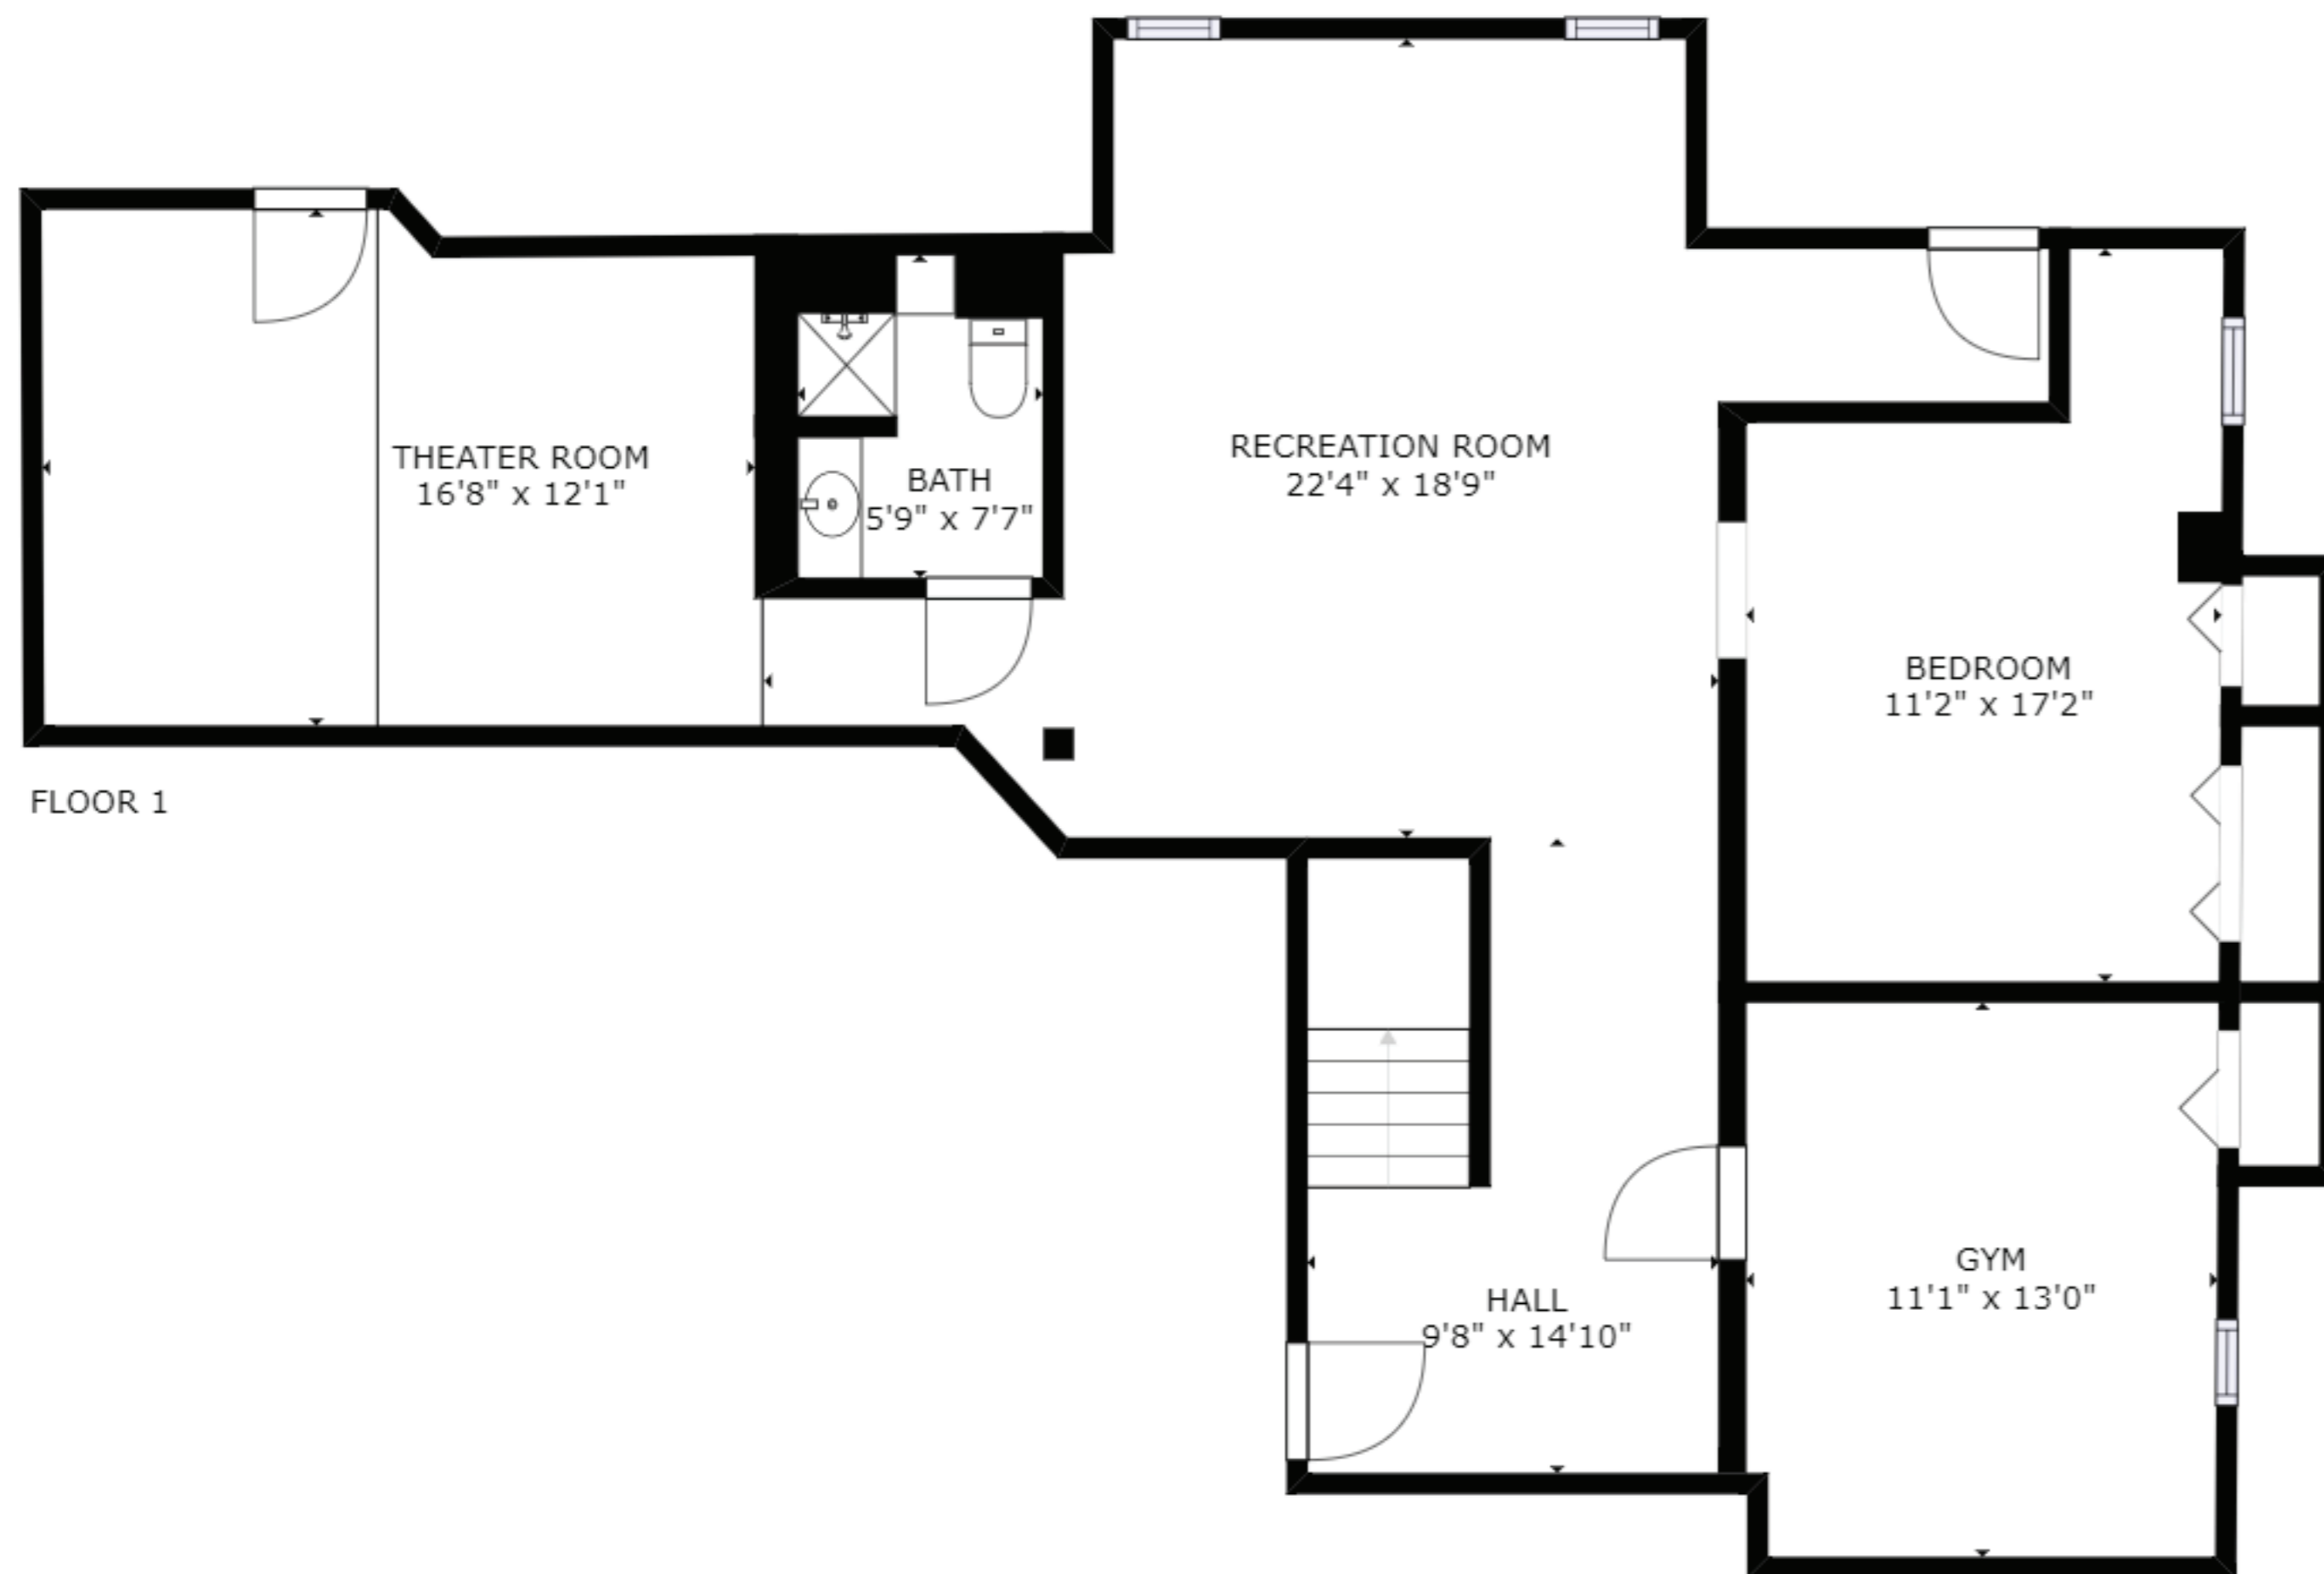

FLOOR 2

FLOOR 3

FLOOR 1

GROSS INTERNAL AREA
 FLOOR 1: 1087 sq ft, FLOOR 2: 1590 sq ft
 FLOOR 3: 1596 sq ft, EXCLUDED AREAS:
 GARAGE: 506 sq ft
 TOTAL: 4273 sq ft

SIZES AND DIMENSIONS ARE APPROXIMATE, ACTUAL MAY VARY.