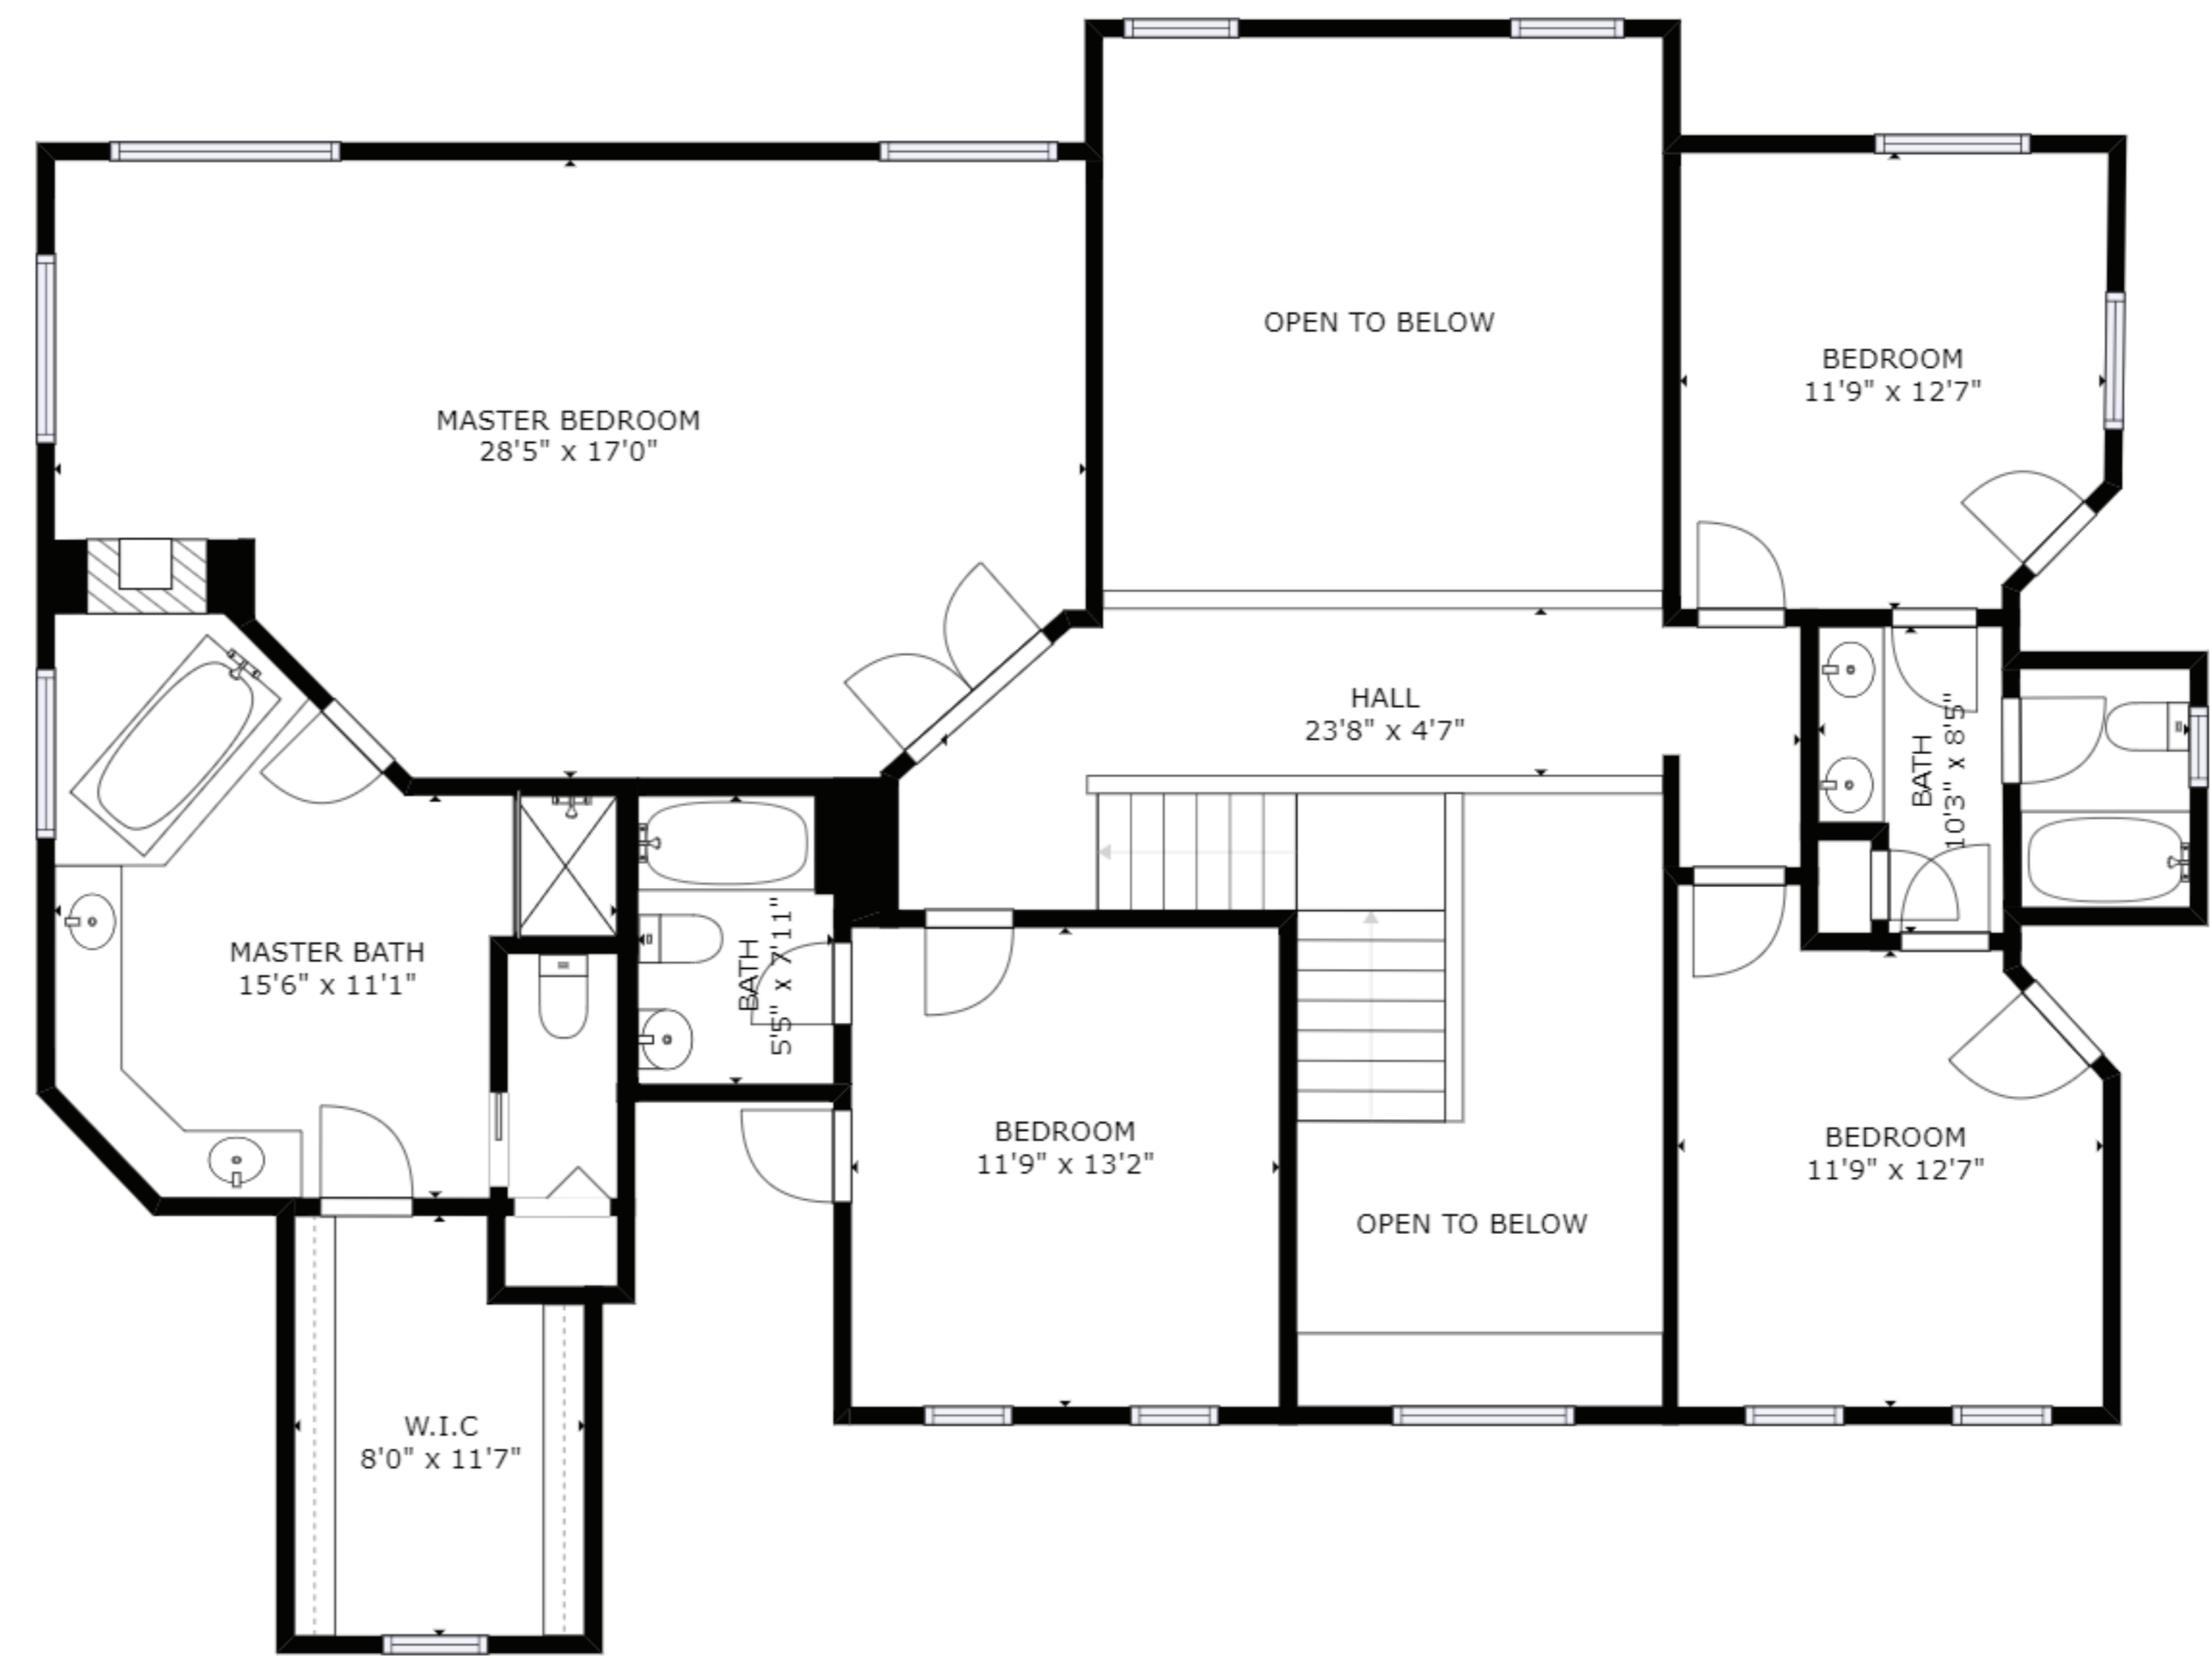

FLOOR 2

FLOOR 3

FLOOR 1

GROSS INTERNAL AREA
 FLOOR 1: 1087 sq ft, FLOOR 2: 1590 sq ft
 FLOOR 3: 1596 sq ft, EXCLUDED AREAS:
 GARAGE: 506 sq ft
 TOTAL: 4273 sq ft

SIZES AND DIMENSIONS ARE APPROXIMATE, ACTUAL MAY VARY.