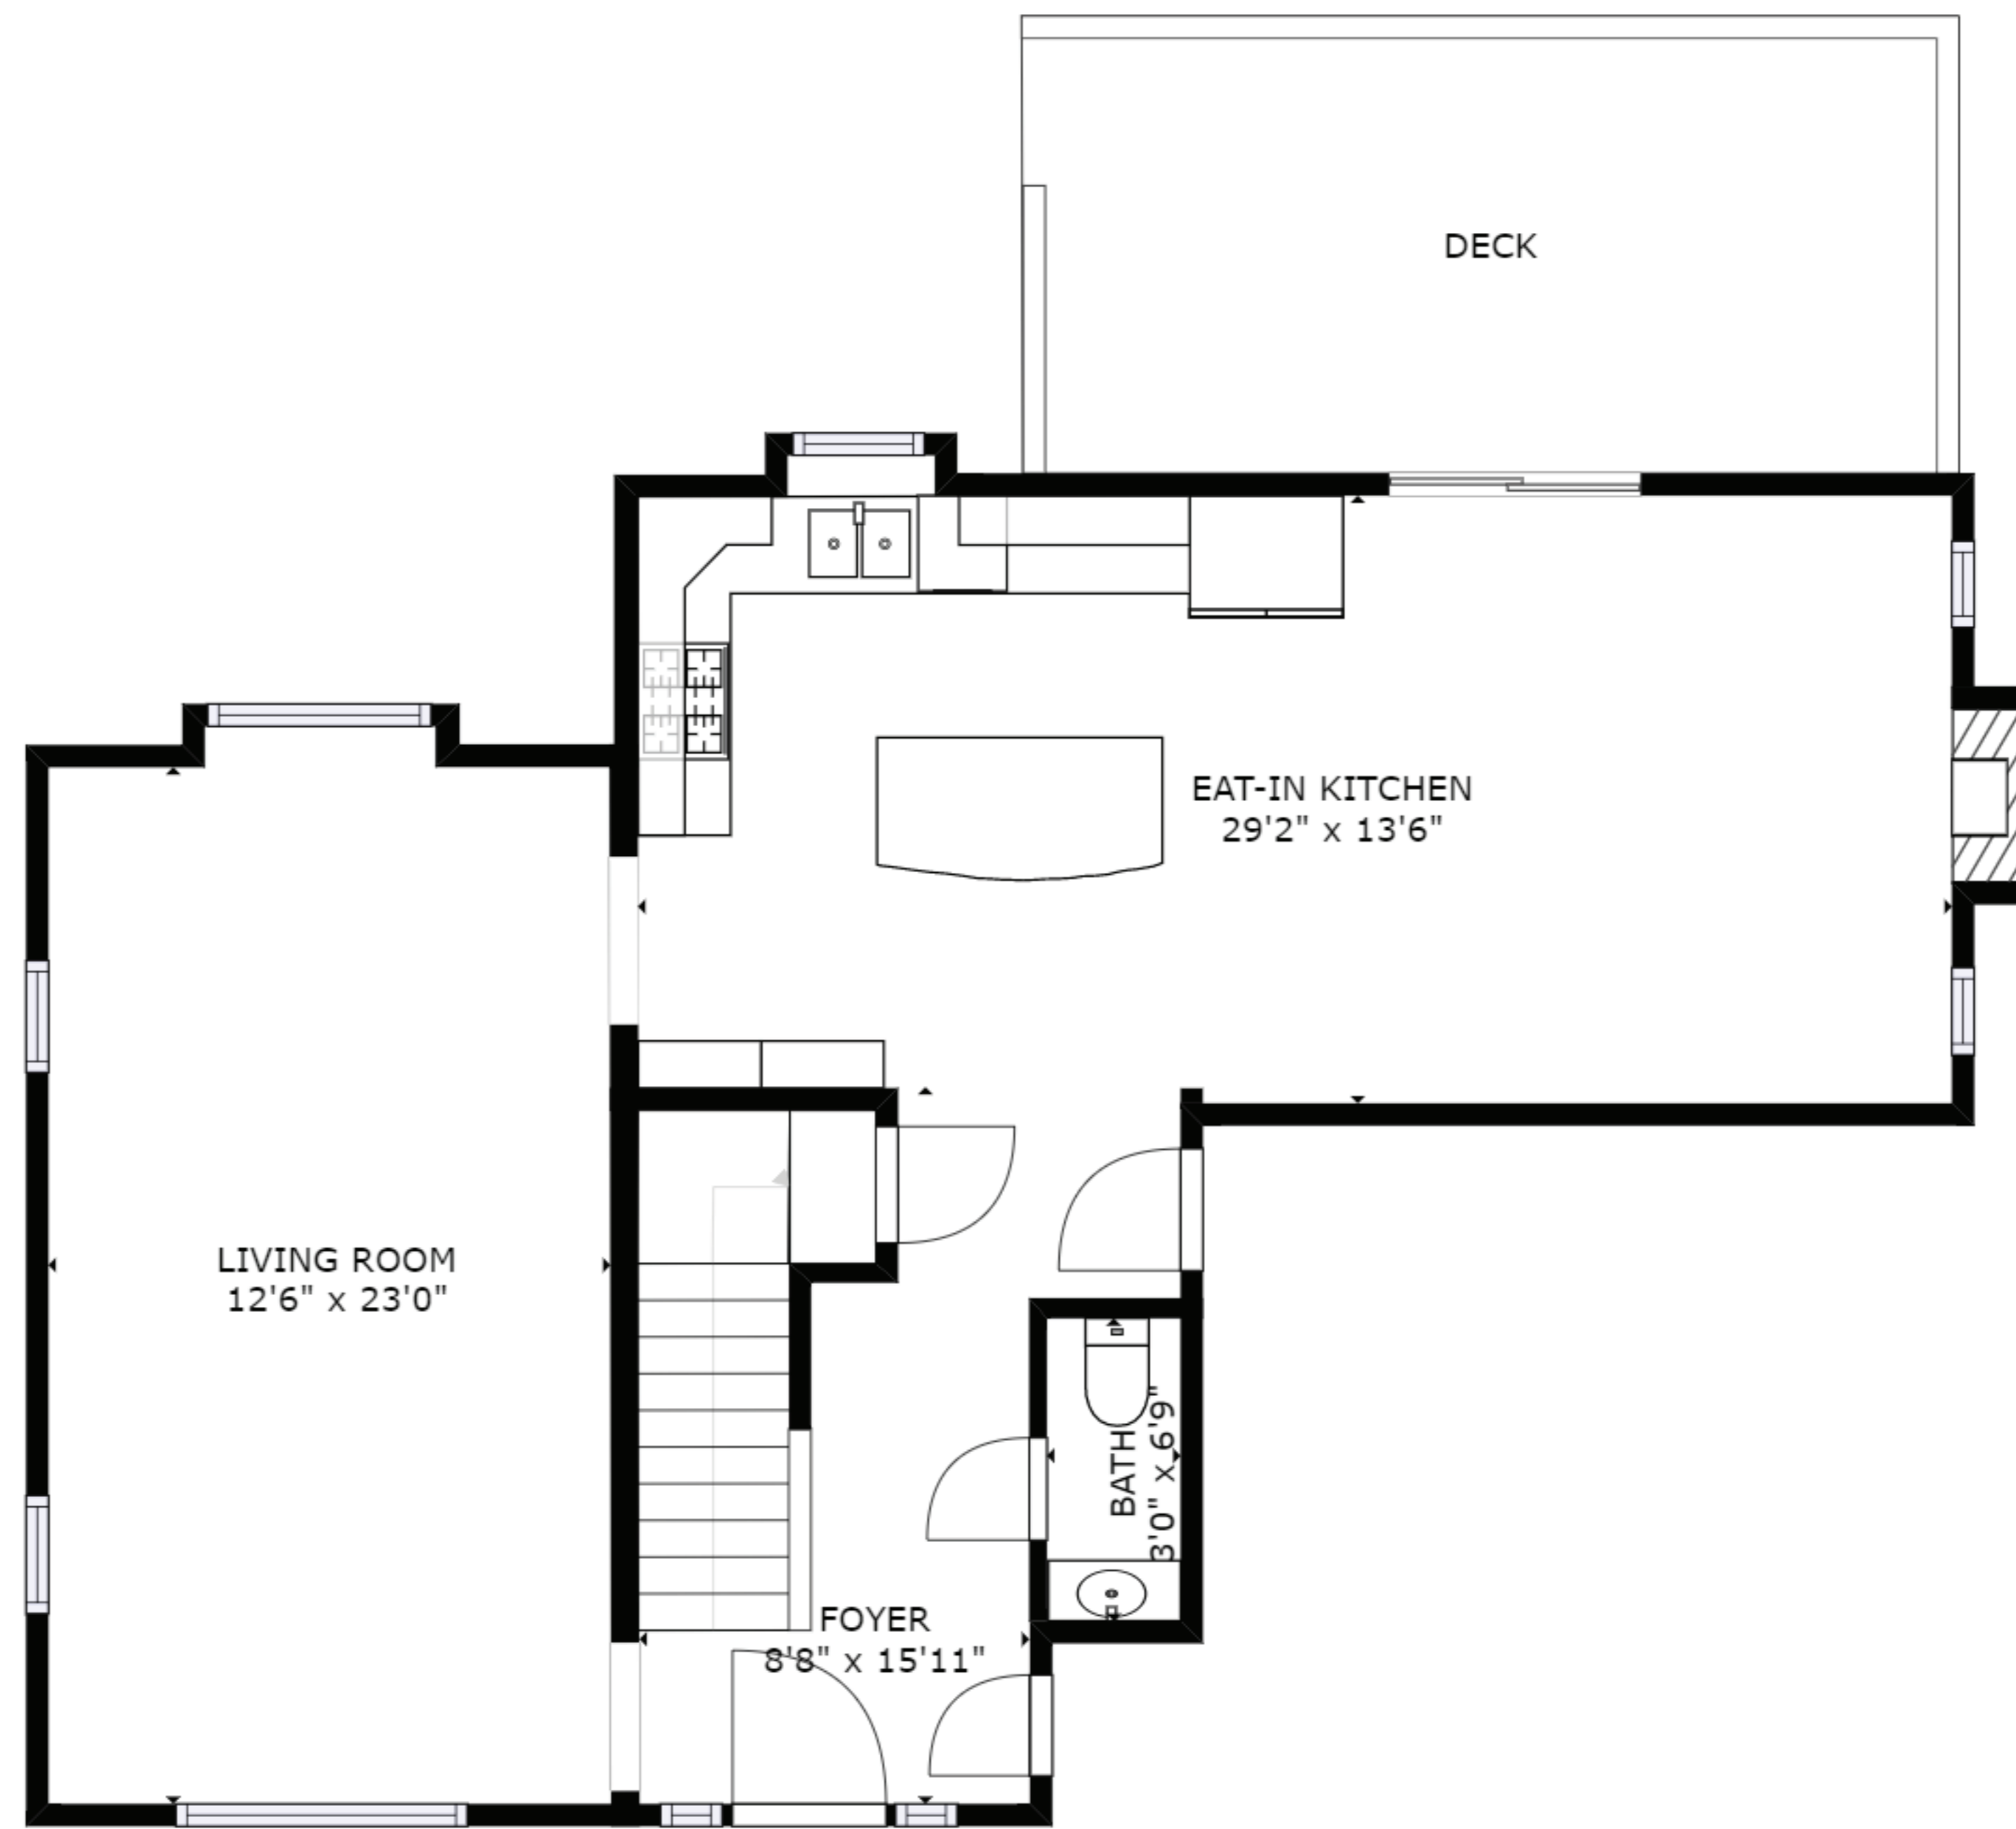

FLOOR 1

FLOOR 2

FLOOR 3

GROSS INTERNAL AREA
 FLOOR 1: 688 sq ft, FLOOR 2: 880 sq ft
 FLOOR 3: 864 sq ft
 TOTAL: 2432 sq ft

SIZES AND DIMENSIONS ARE APPROXIMATE, ACTUAL MAY VARY.