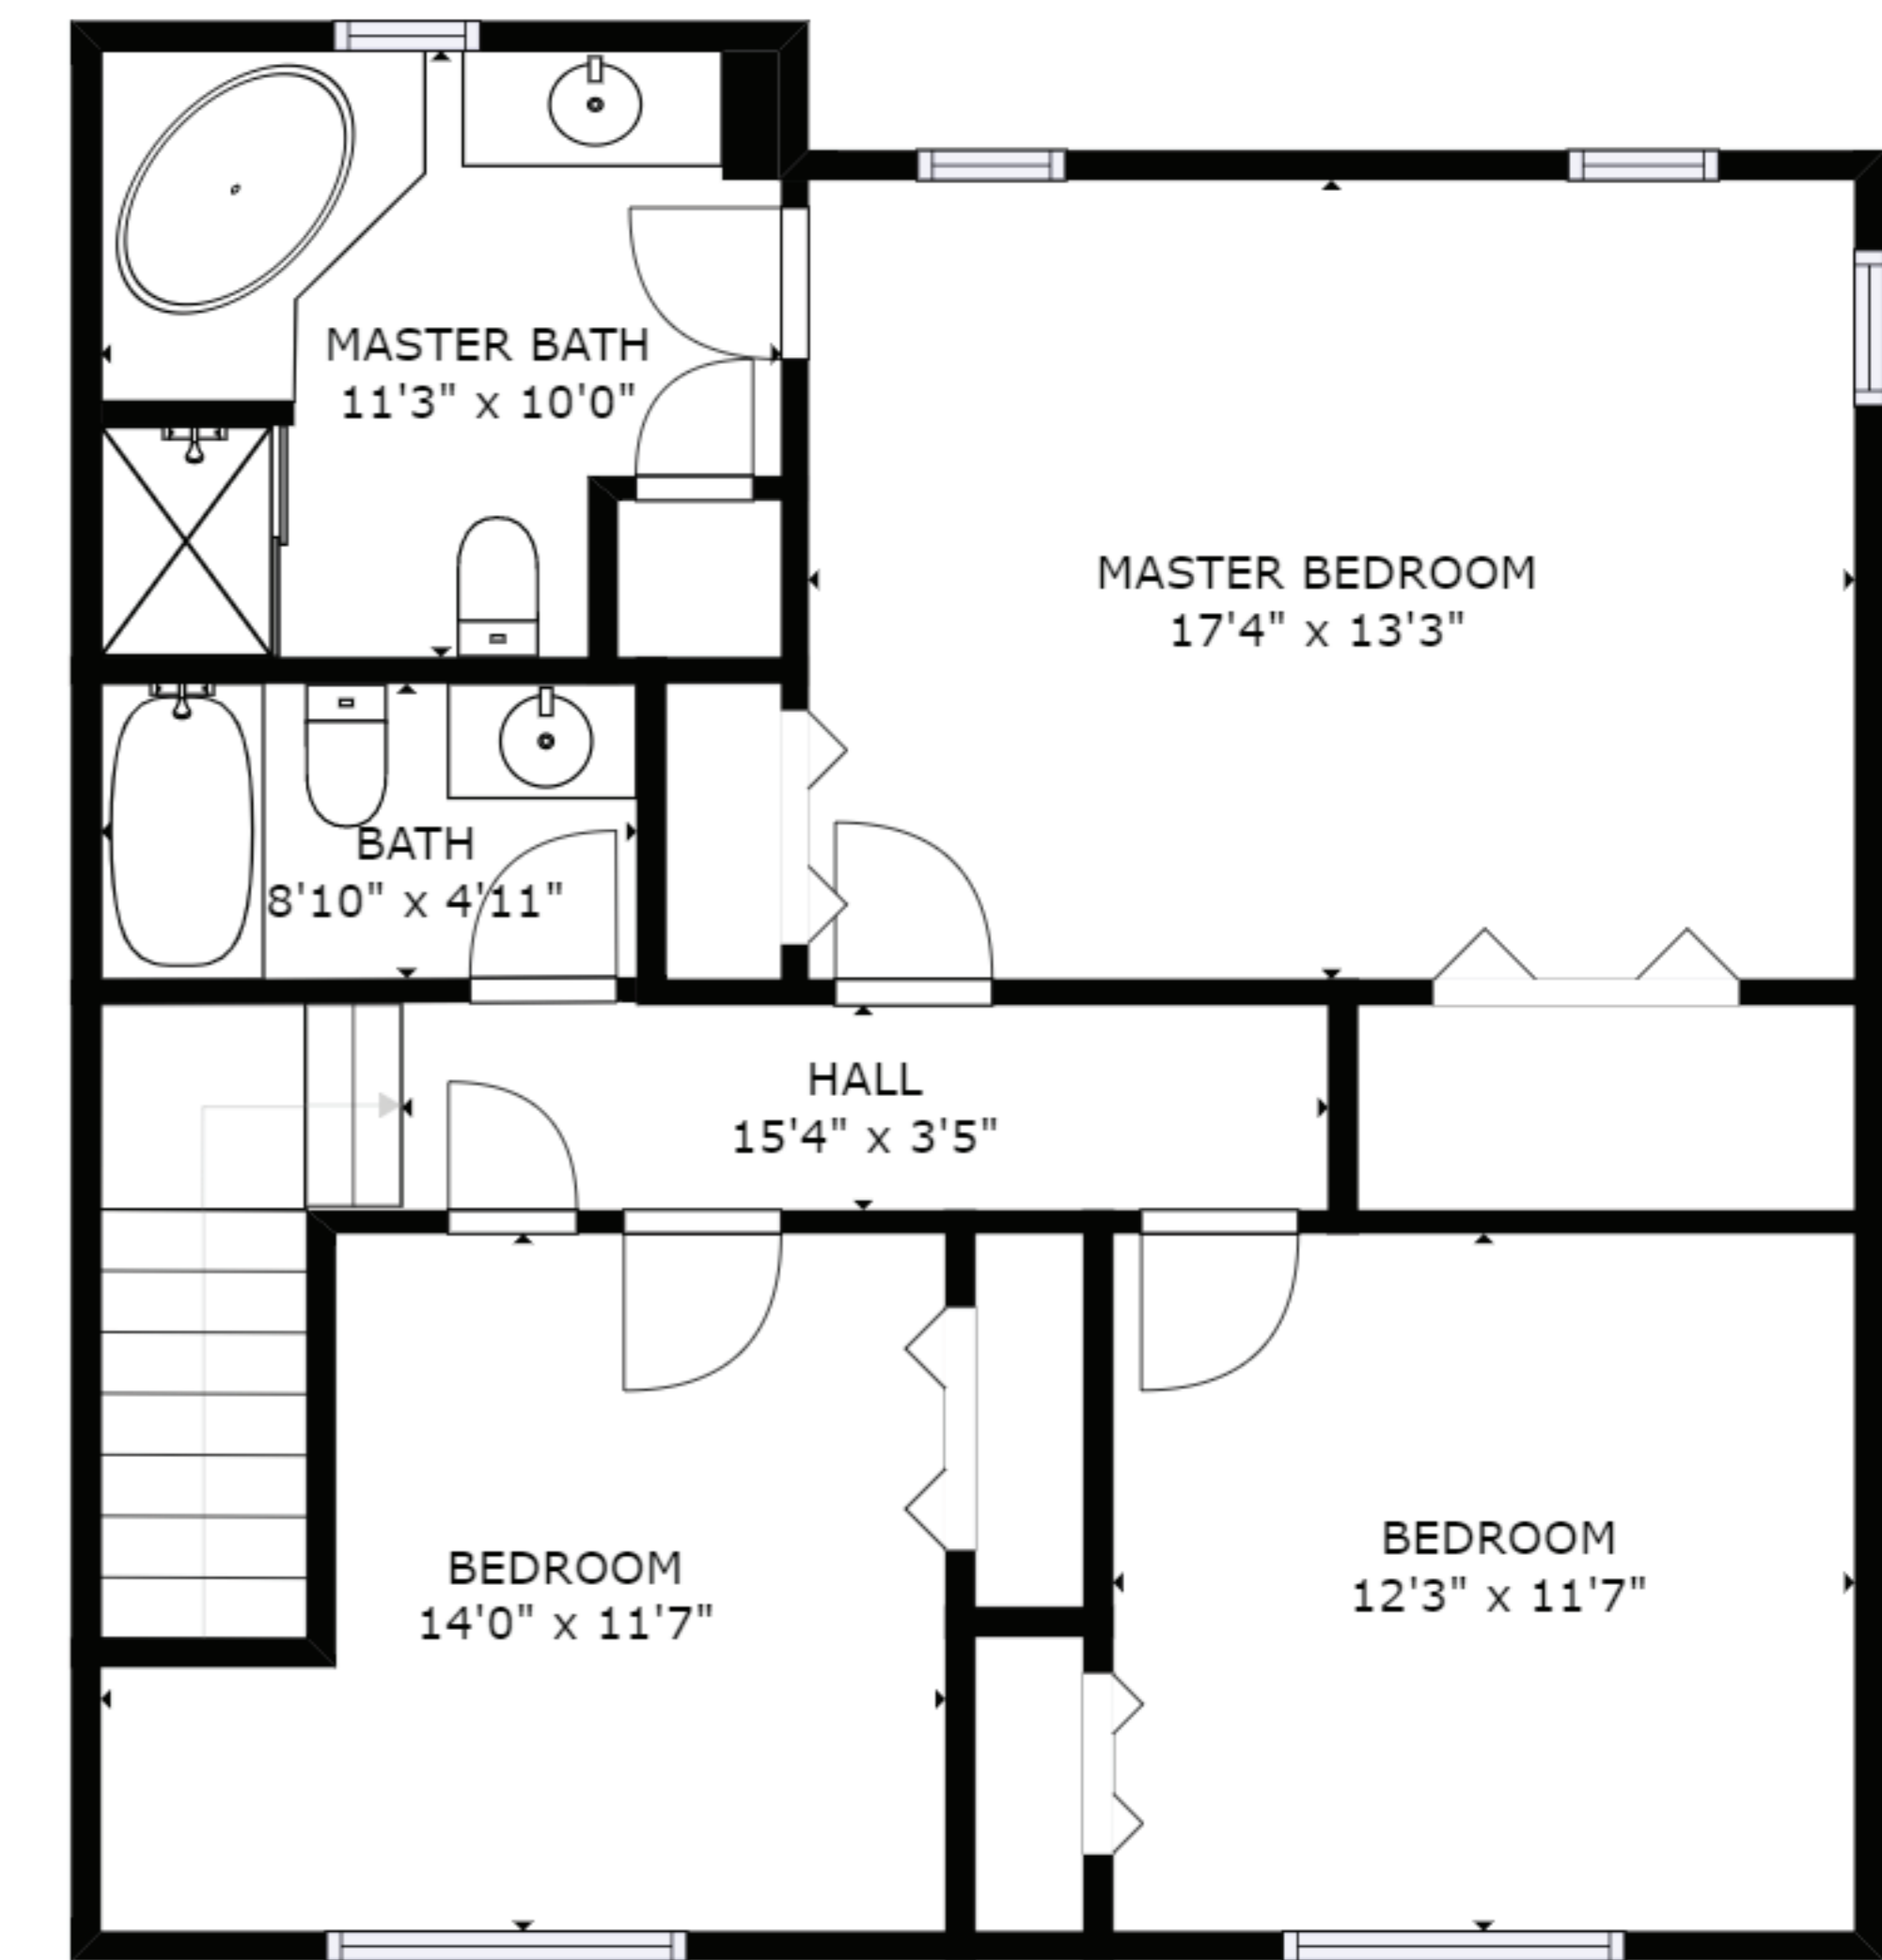

FLOOR 1

FLOOR 2

FLOOR 3

GROSS INTERNAL AREA
 FLOOR 1: 688 sq ft, FLOOR 2: 880 sq ft
 FLOOR 3: 864 sq ft
 TOTAL: 2432 sq ft

SIZES AND DIMENSIONS ARE APPROXIMATE, ACTUAL MAY VARY.