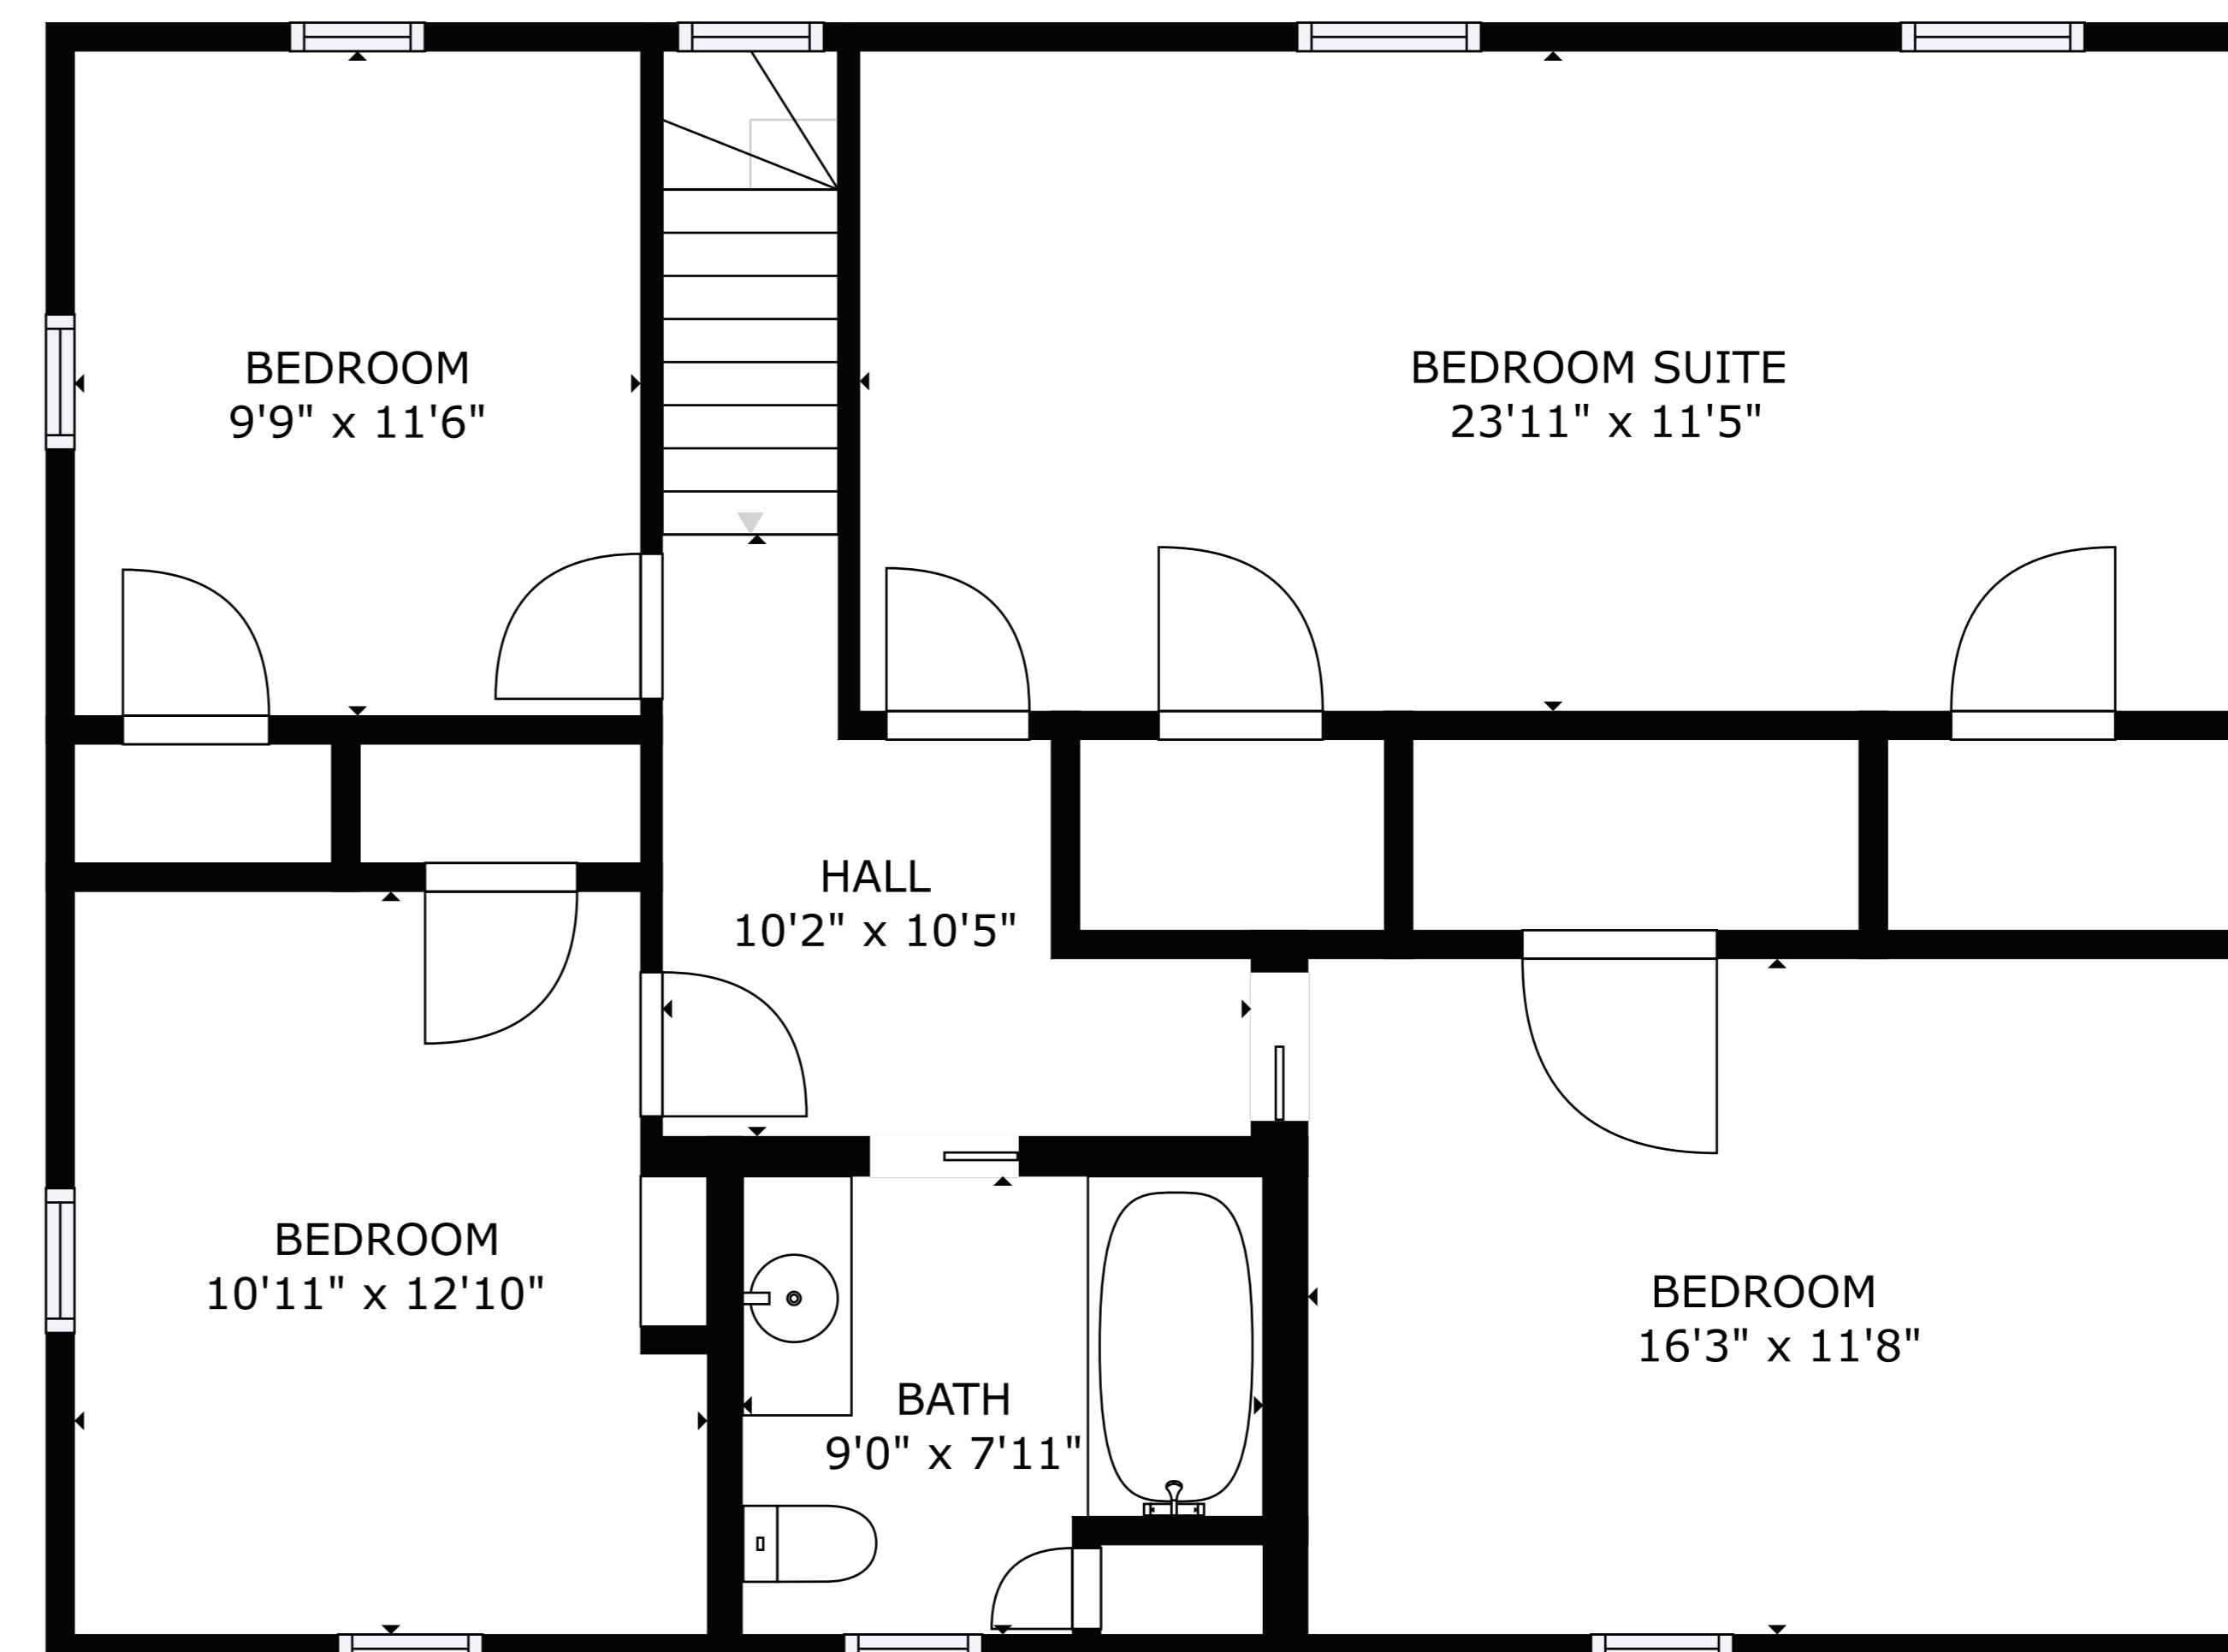

FLOOR 2

FLOOR 1

FLOOR 3

GROSS INTERNAL AREA  
 FLOOR 1: 983 sq ft, FLOOR 2: 1031 sq ft  
 FLOOR 3: 1026 sq ft  
 TOTAL: 3040 sq ft

SIZES AND DIMENSIONS ARE APPROXIMATE, ACTUAL MAY VARY.