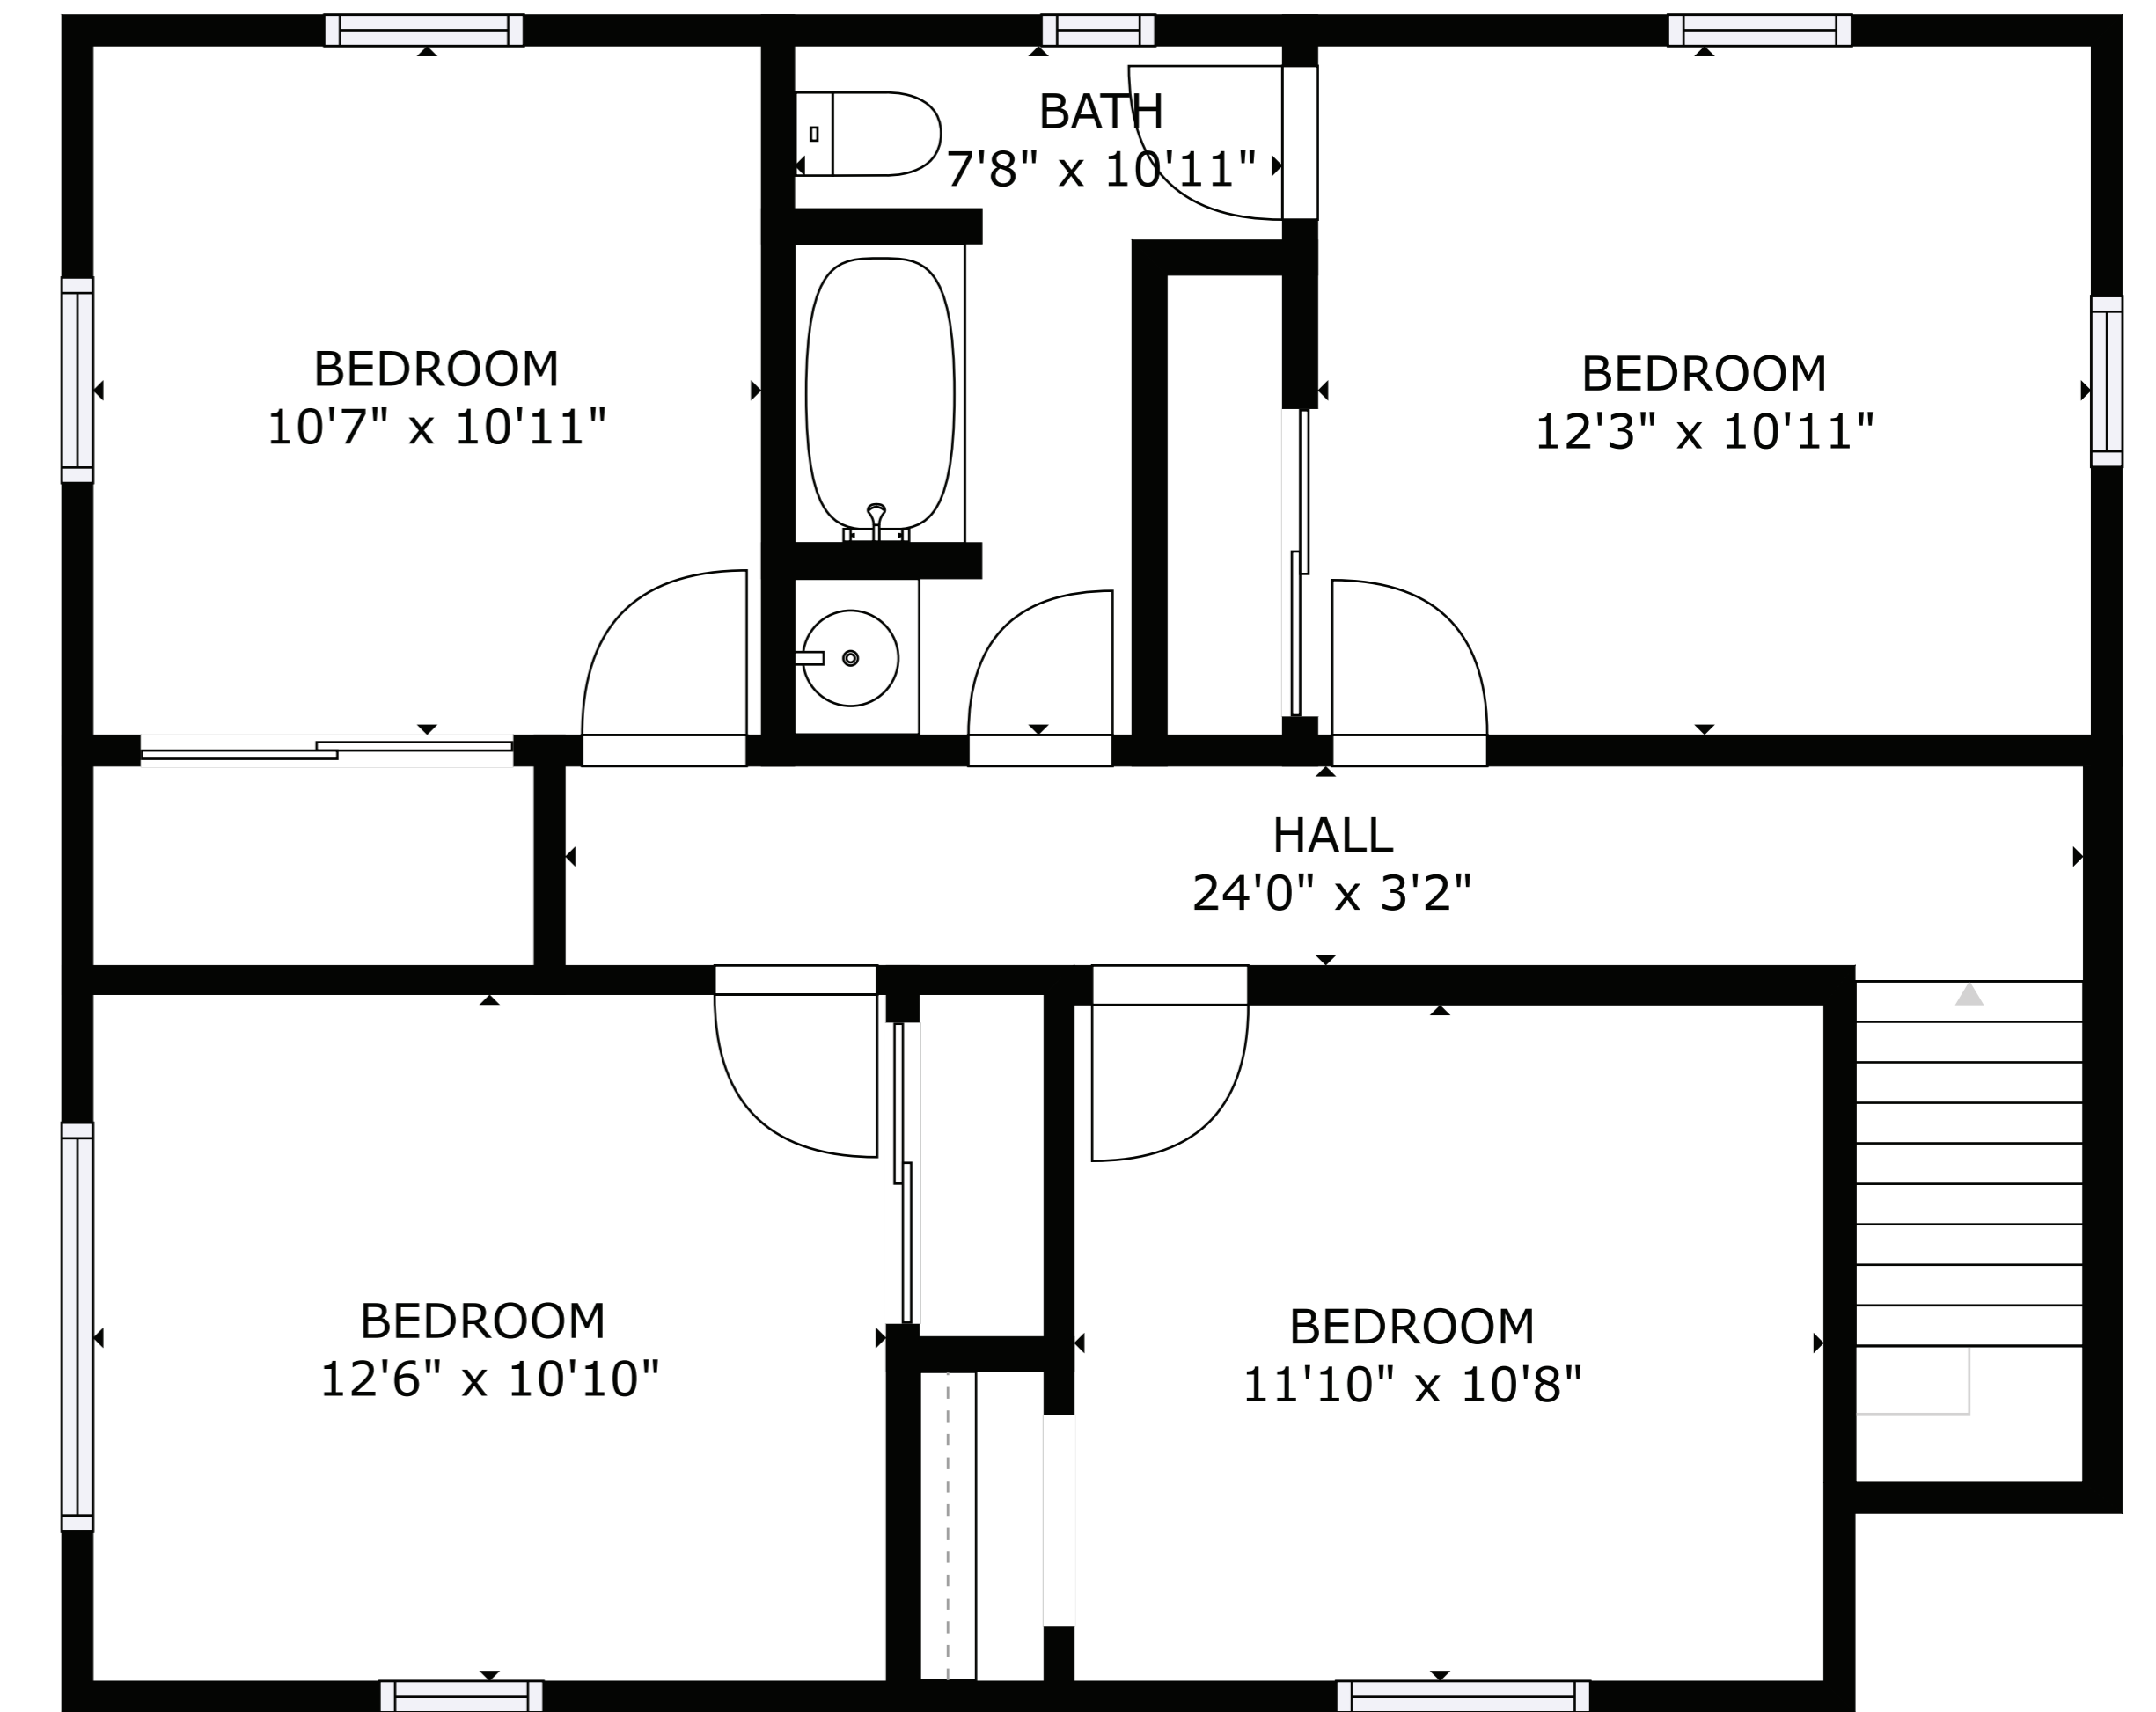

FLOOR 2

FLOOR 3

FLOOR 1

GROSS INTERNAL AREA
 FLOOR 1: 828 sq ft, FLOOR 2: 1020 sq ft
 FLOOR 3: 801 sq ft
 TOTAL: 2649 sq ft

SIZES AND DIMENSIONS ARE APPROXIMATE, ACTUAL MAY VARY.