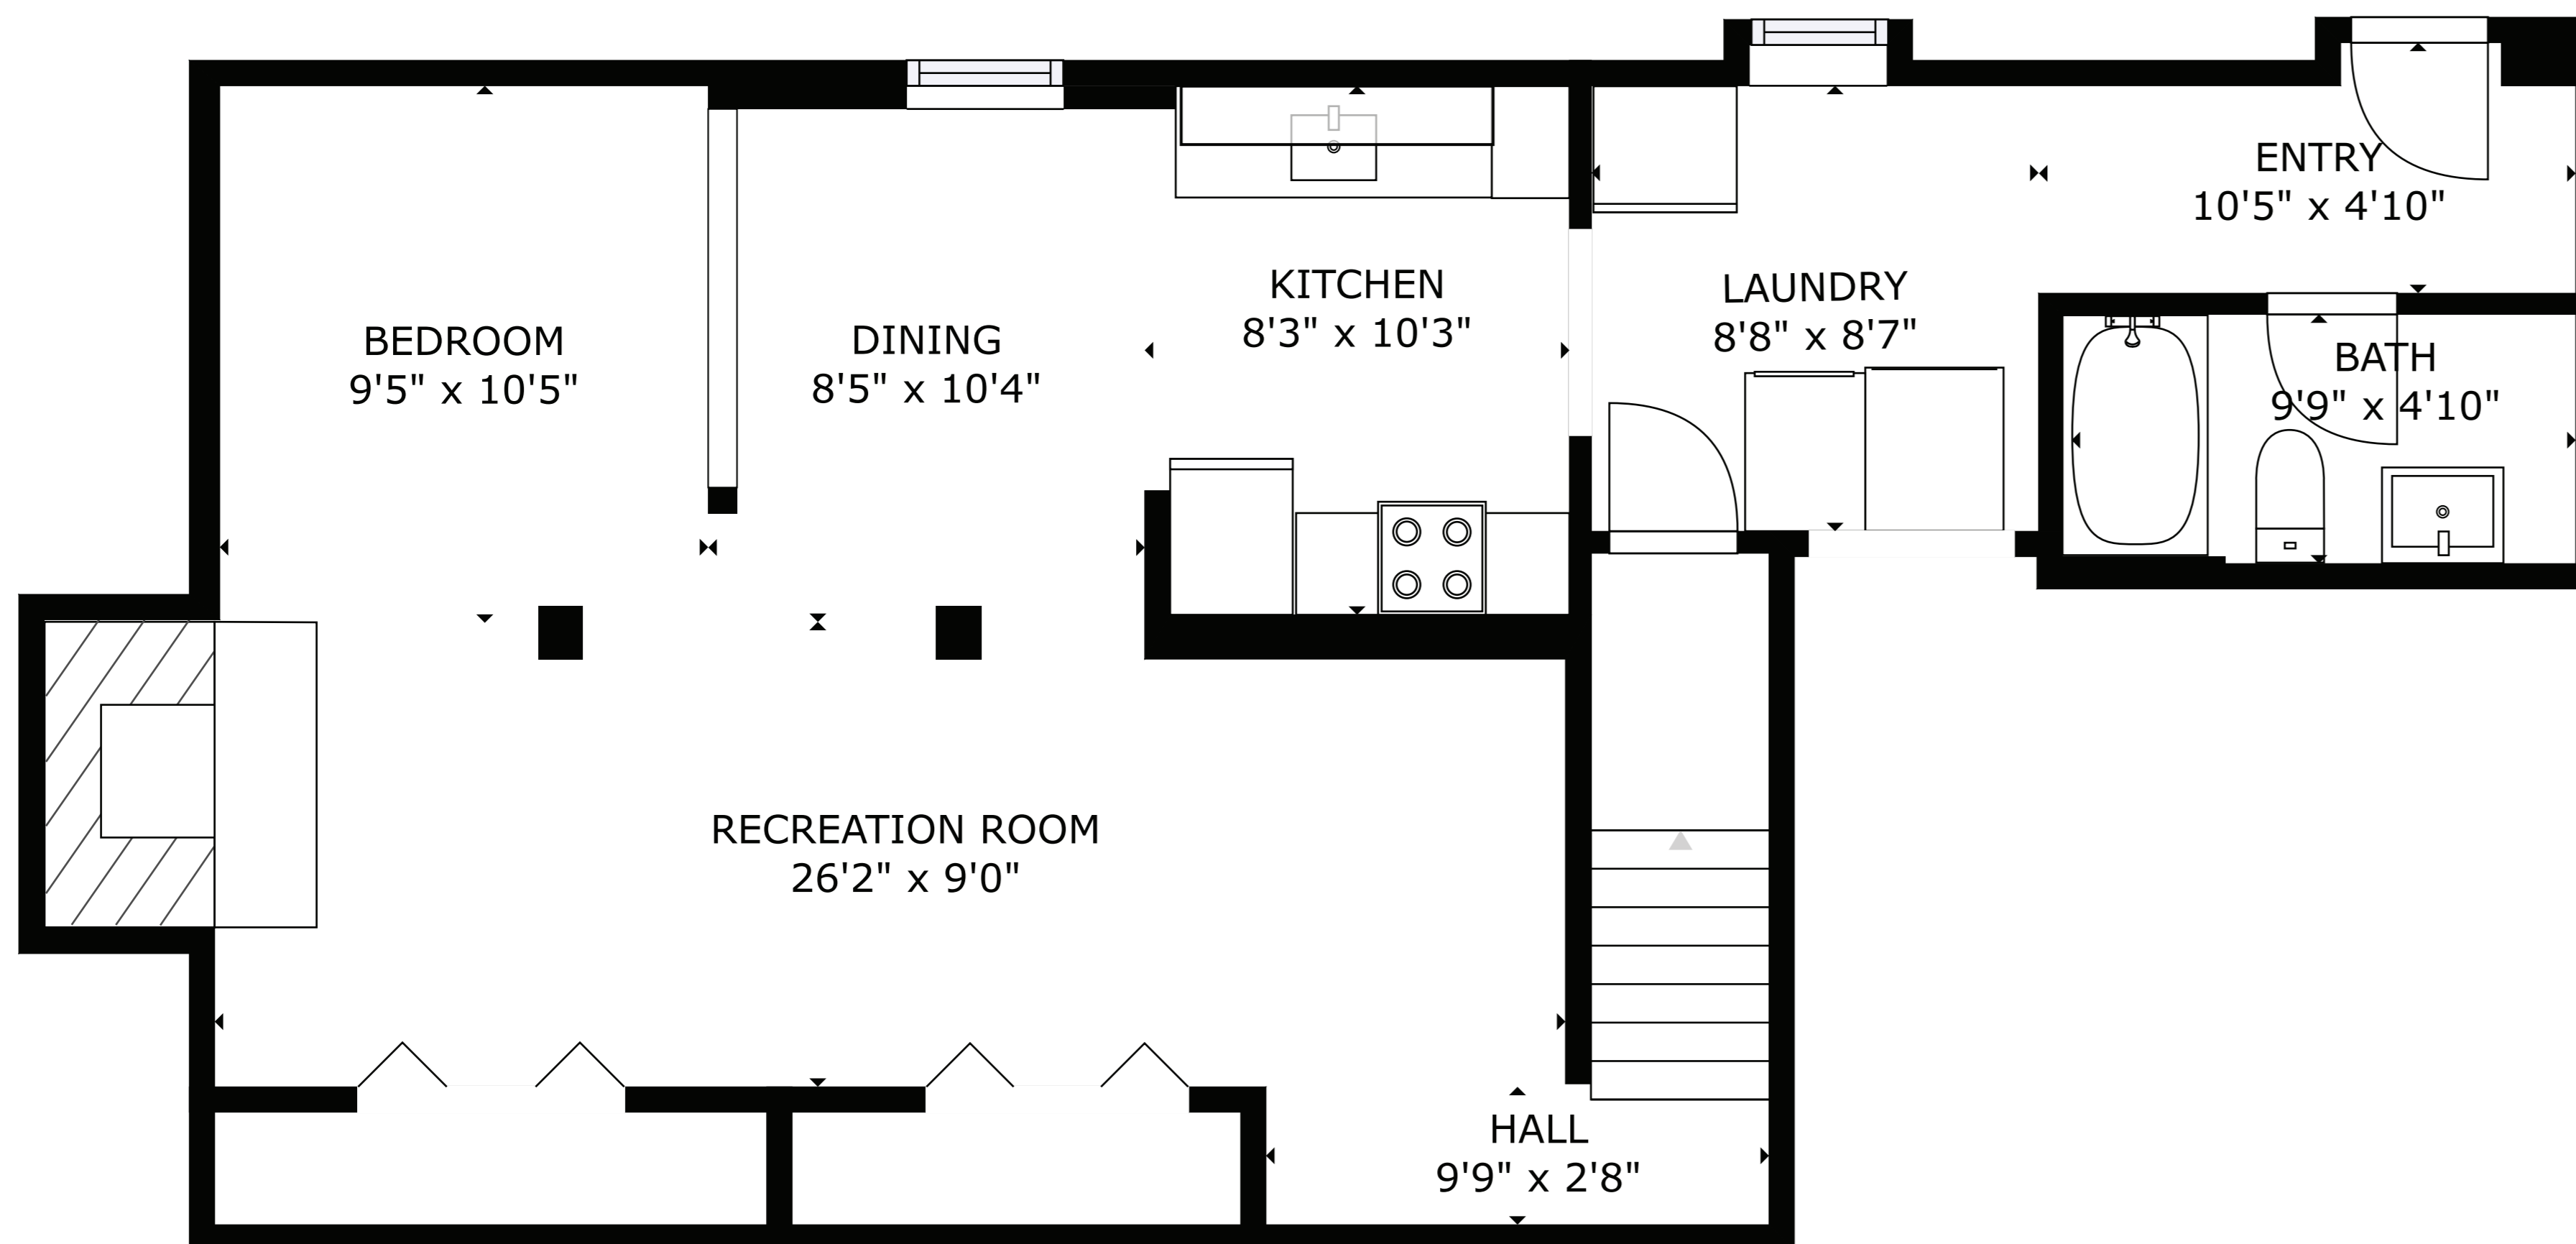

FLOOR 2

FLOOR 3

FLOOR 1

GROSS INTERNAL AREA
 FLOOR 1: 828 sq ft, FLOOR 2: 1020 sq ft
 FLOOR 3: 801 sq ft
 TOTAL: 2649 sq ft

SIZES AND DIMENSIONS ARE APPROXIMATE, ACTUAL MAY VARY.