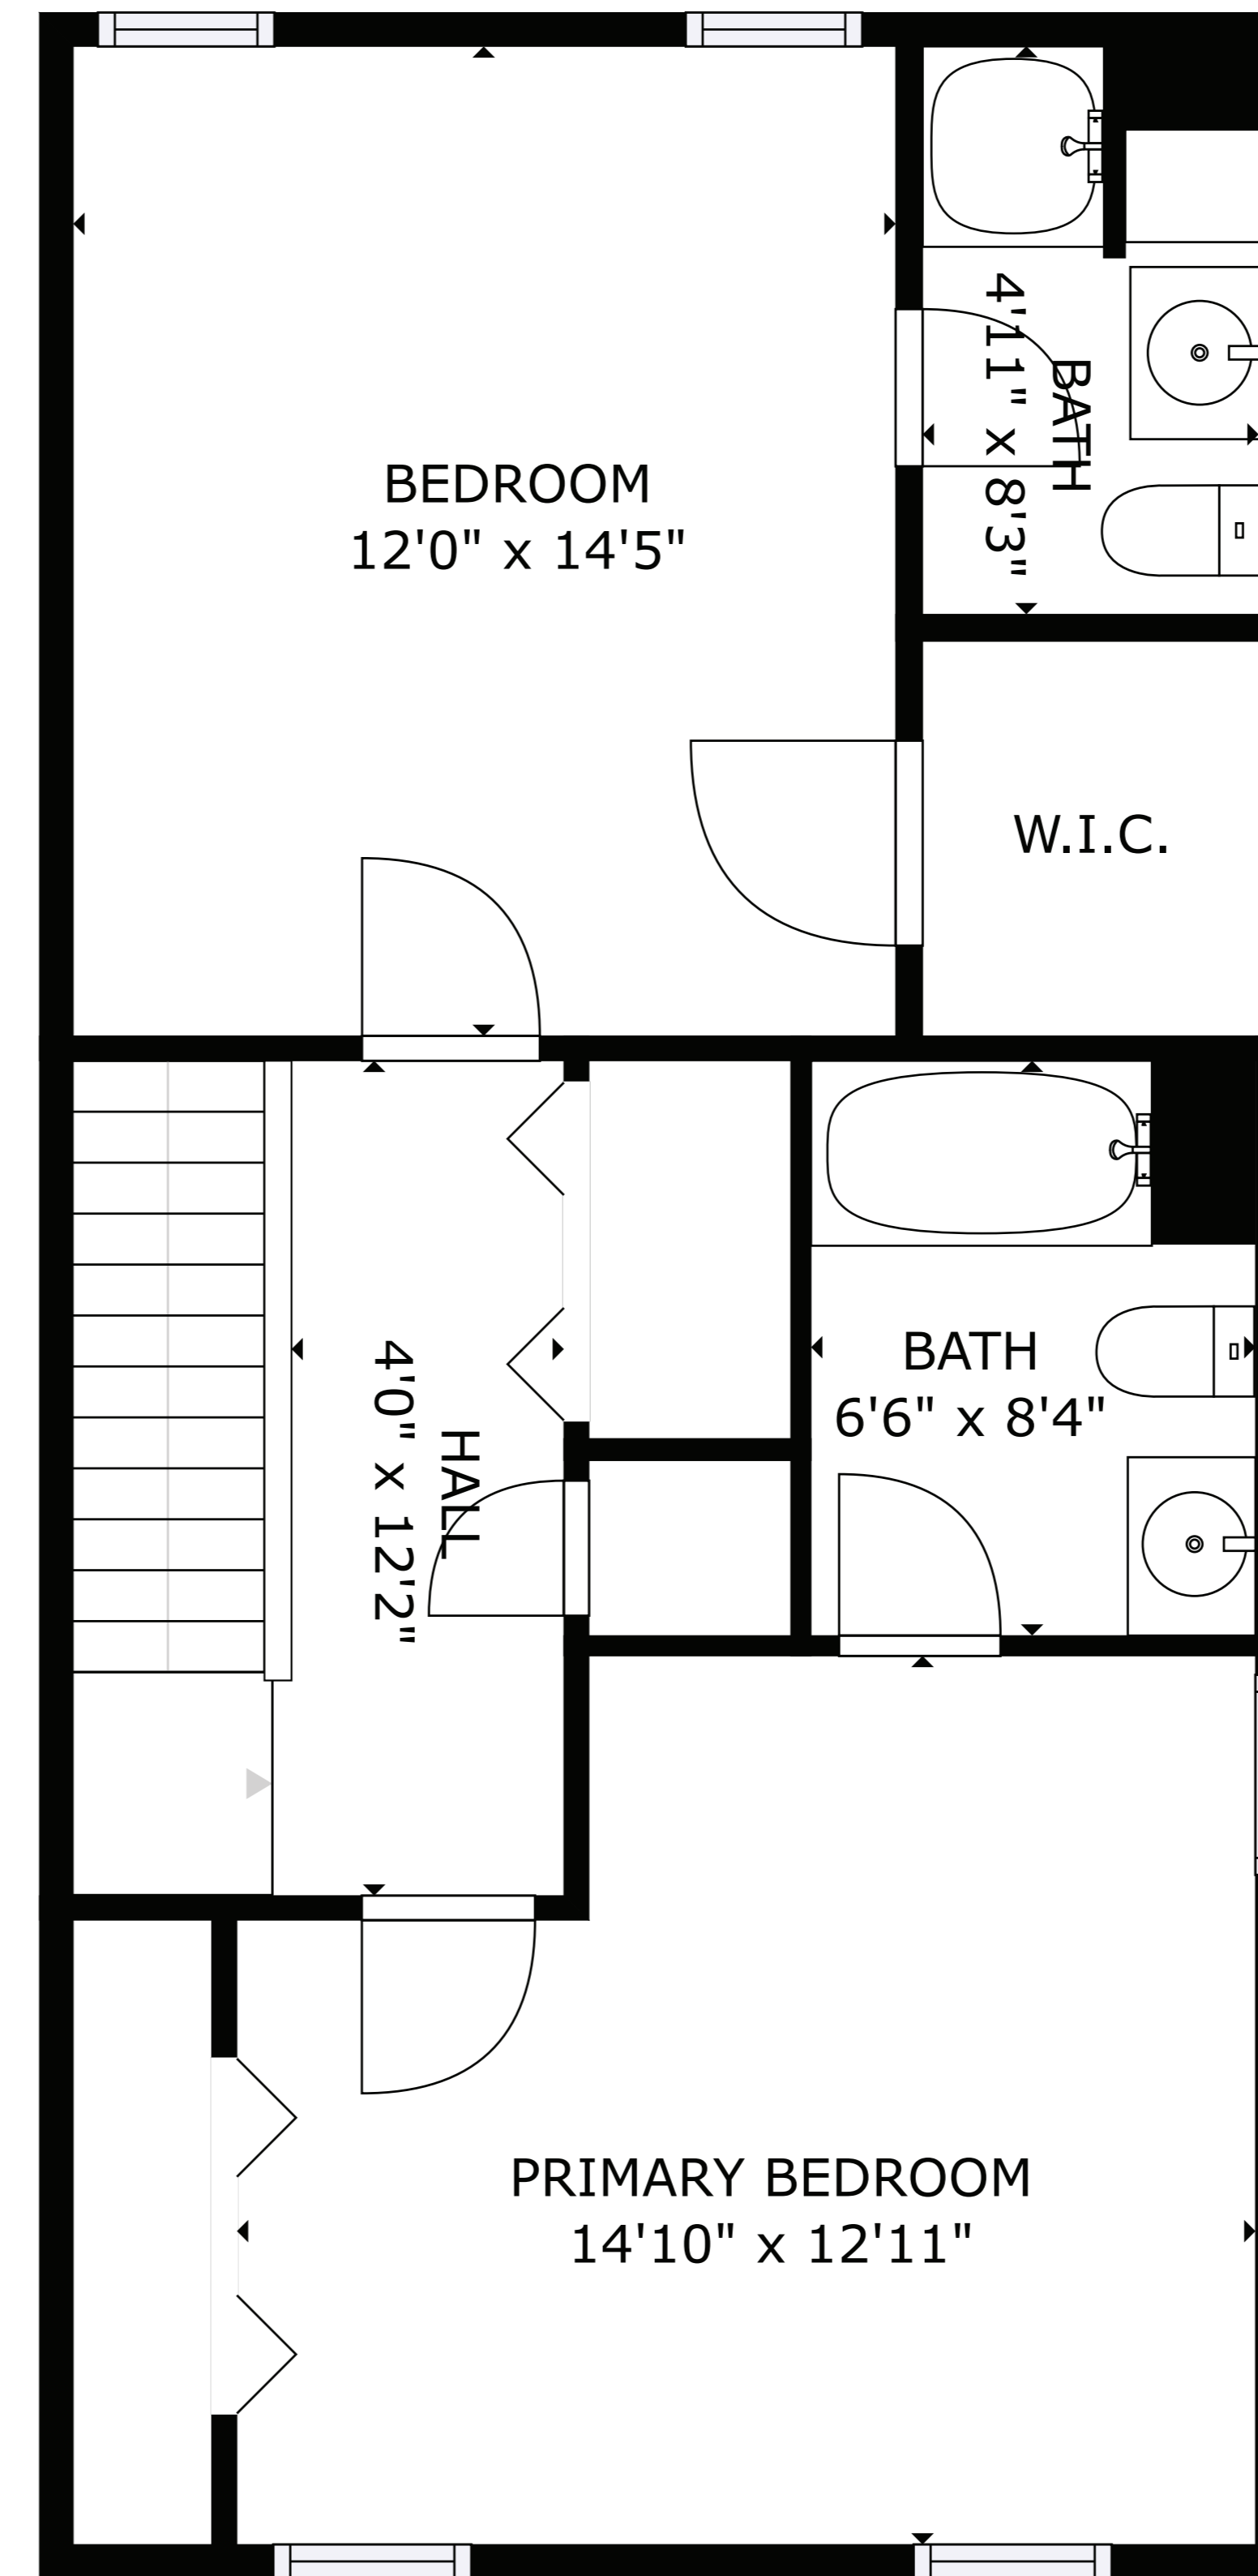

FLOOR 1

FLOOR 2

GROSS INTERNAL AREA  
 FLOOR 1: 645 sq. ft, FLOOR 2: 626 sq. ft  
 TOTAL: 1271 sq. ft

SIZES AND DIMENSIONS ARE APPROXIMATE, ACTUAL MAY VARY.