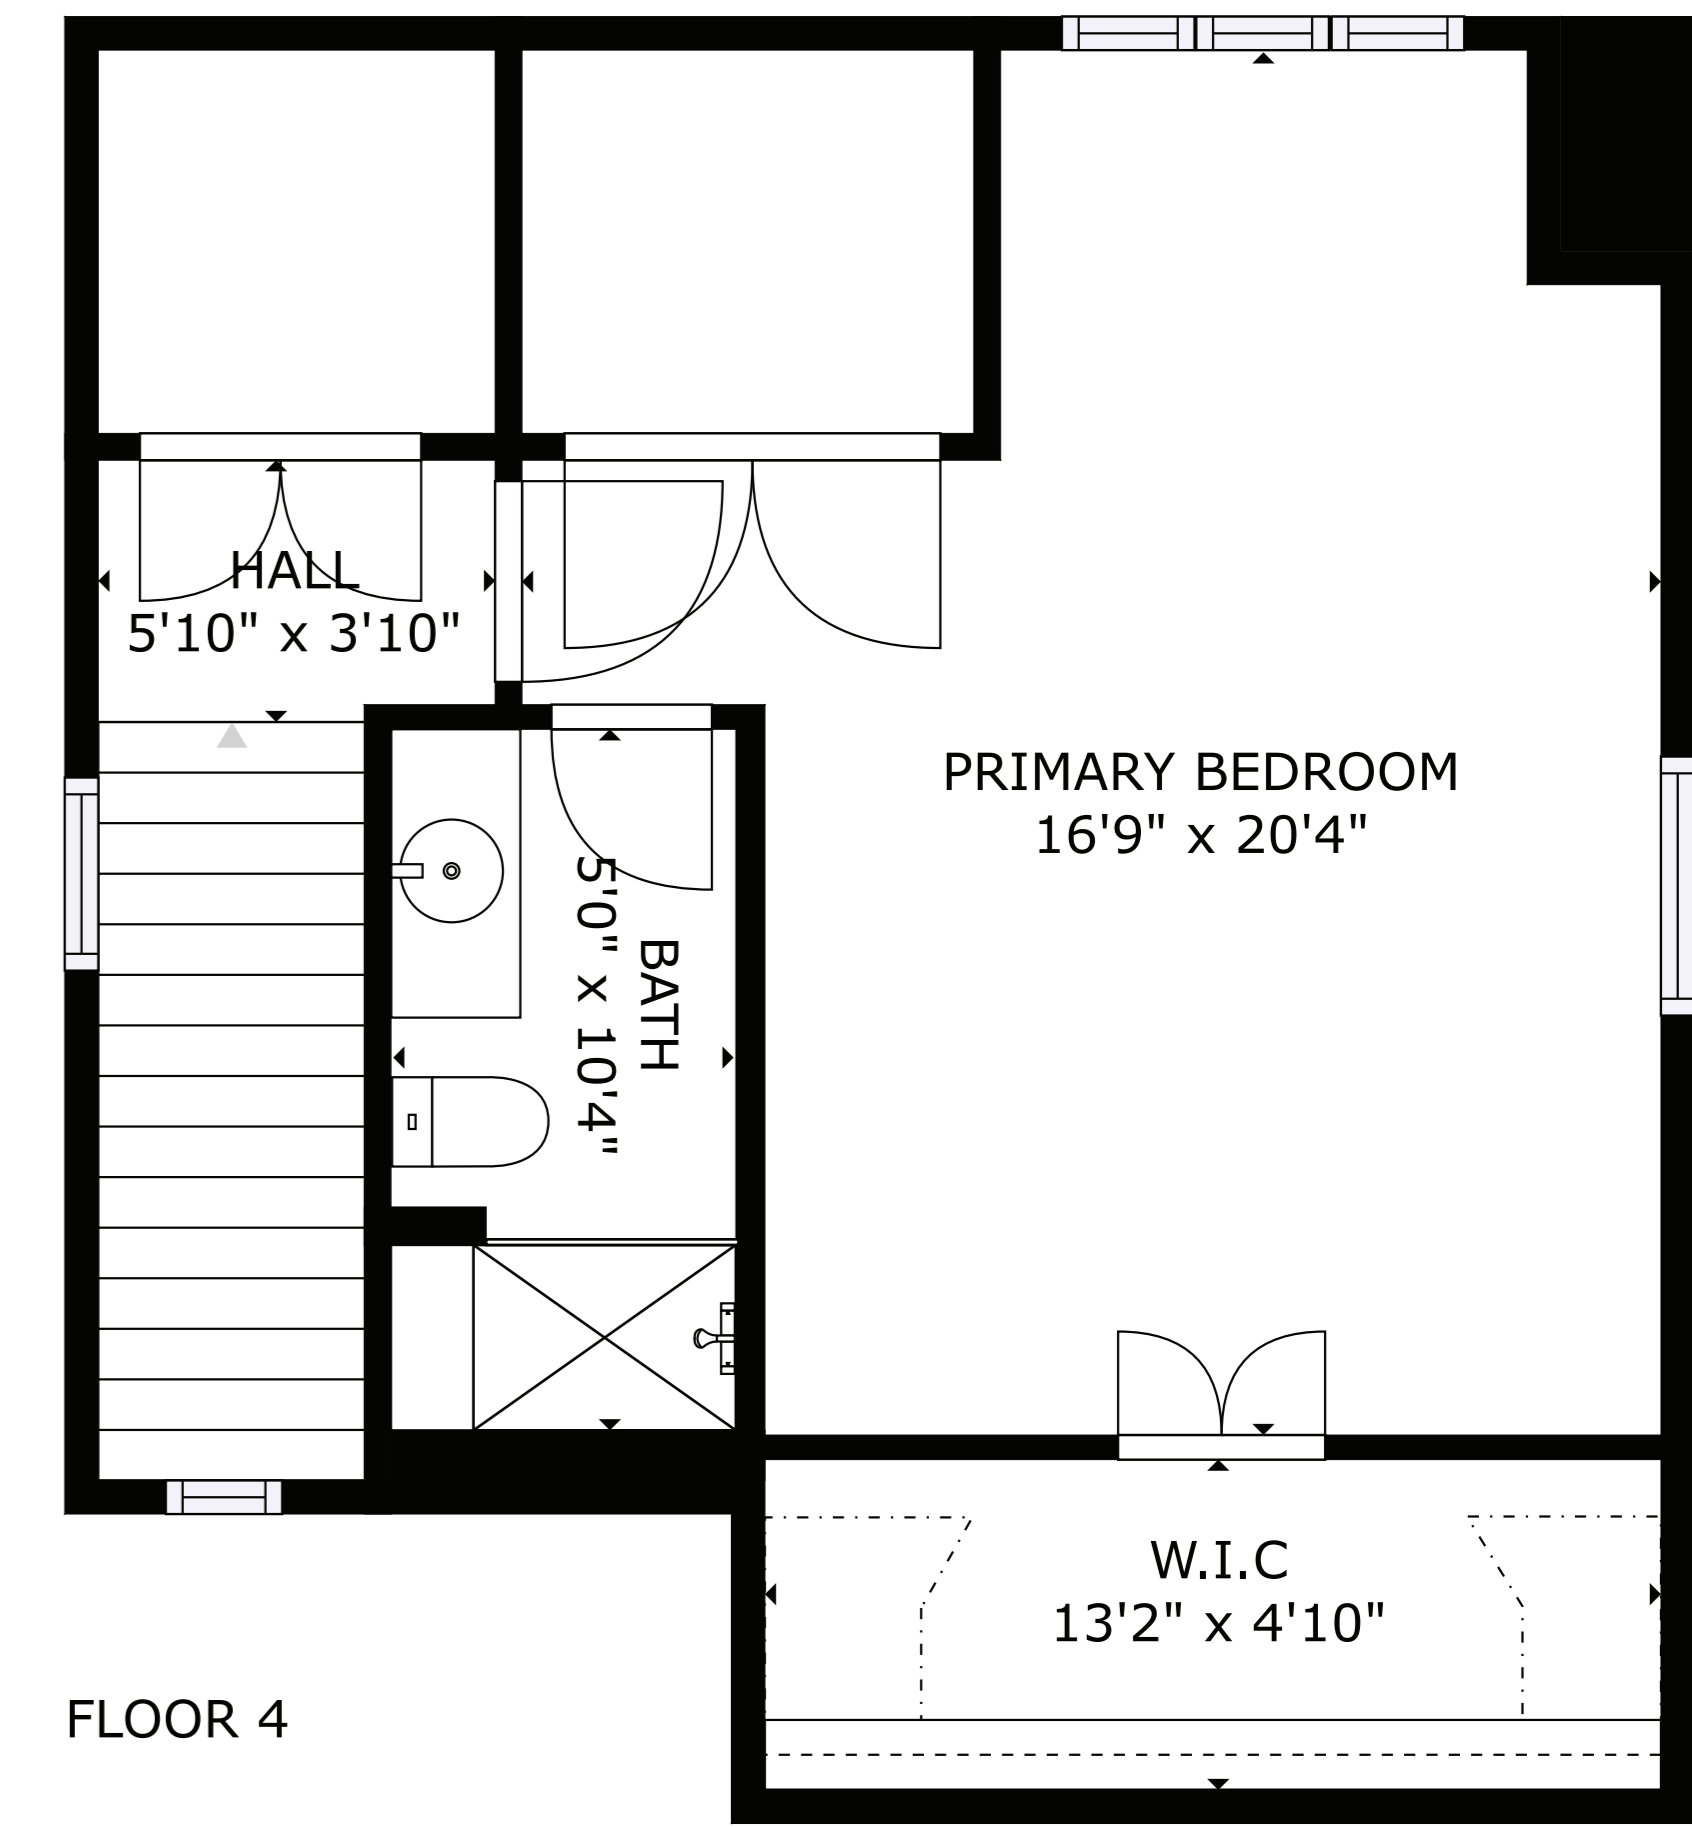

FLOOR 1

FLOOR 2

FLOOR 3

FLOOR 4

GROSS INTERNAL AREA
 FLOOR 1: 541 sq. ft, FLOOR 2: 618 sq. ft
 FLOOR 3: 614 sq. ft, FLOOR 4: 513 sq. ft
 EXCLUDED AREAS: , REDUCED HEADROOM BELOW 1.5M: 18 sq. ft
 TOTAL: 2286 sq. ft
 SIZES AND DIMENSIONS ARE APPROXIMATE, ACTUAL MAY VARY.