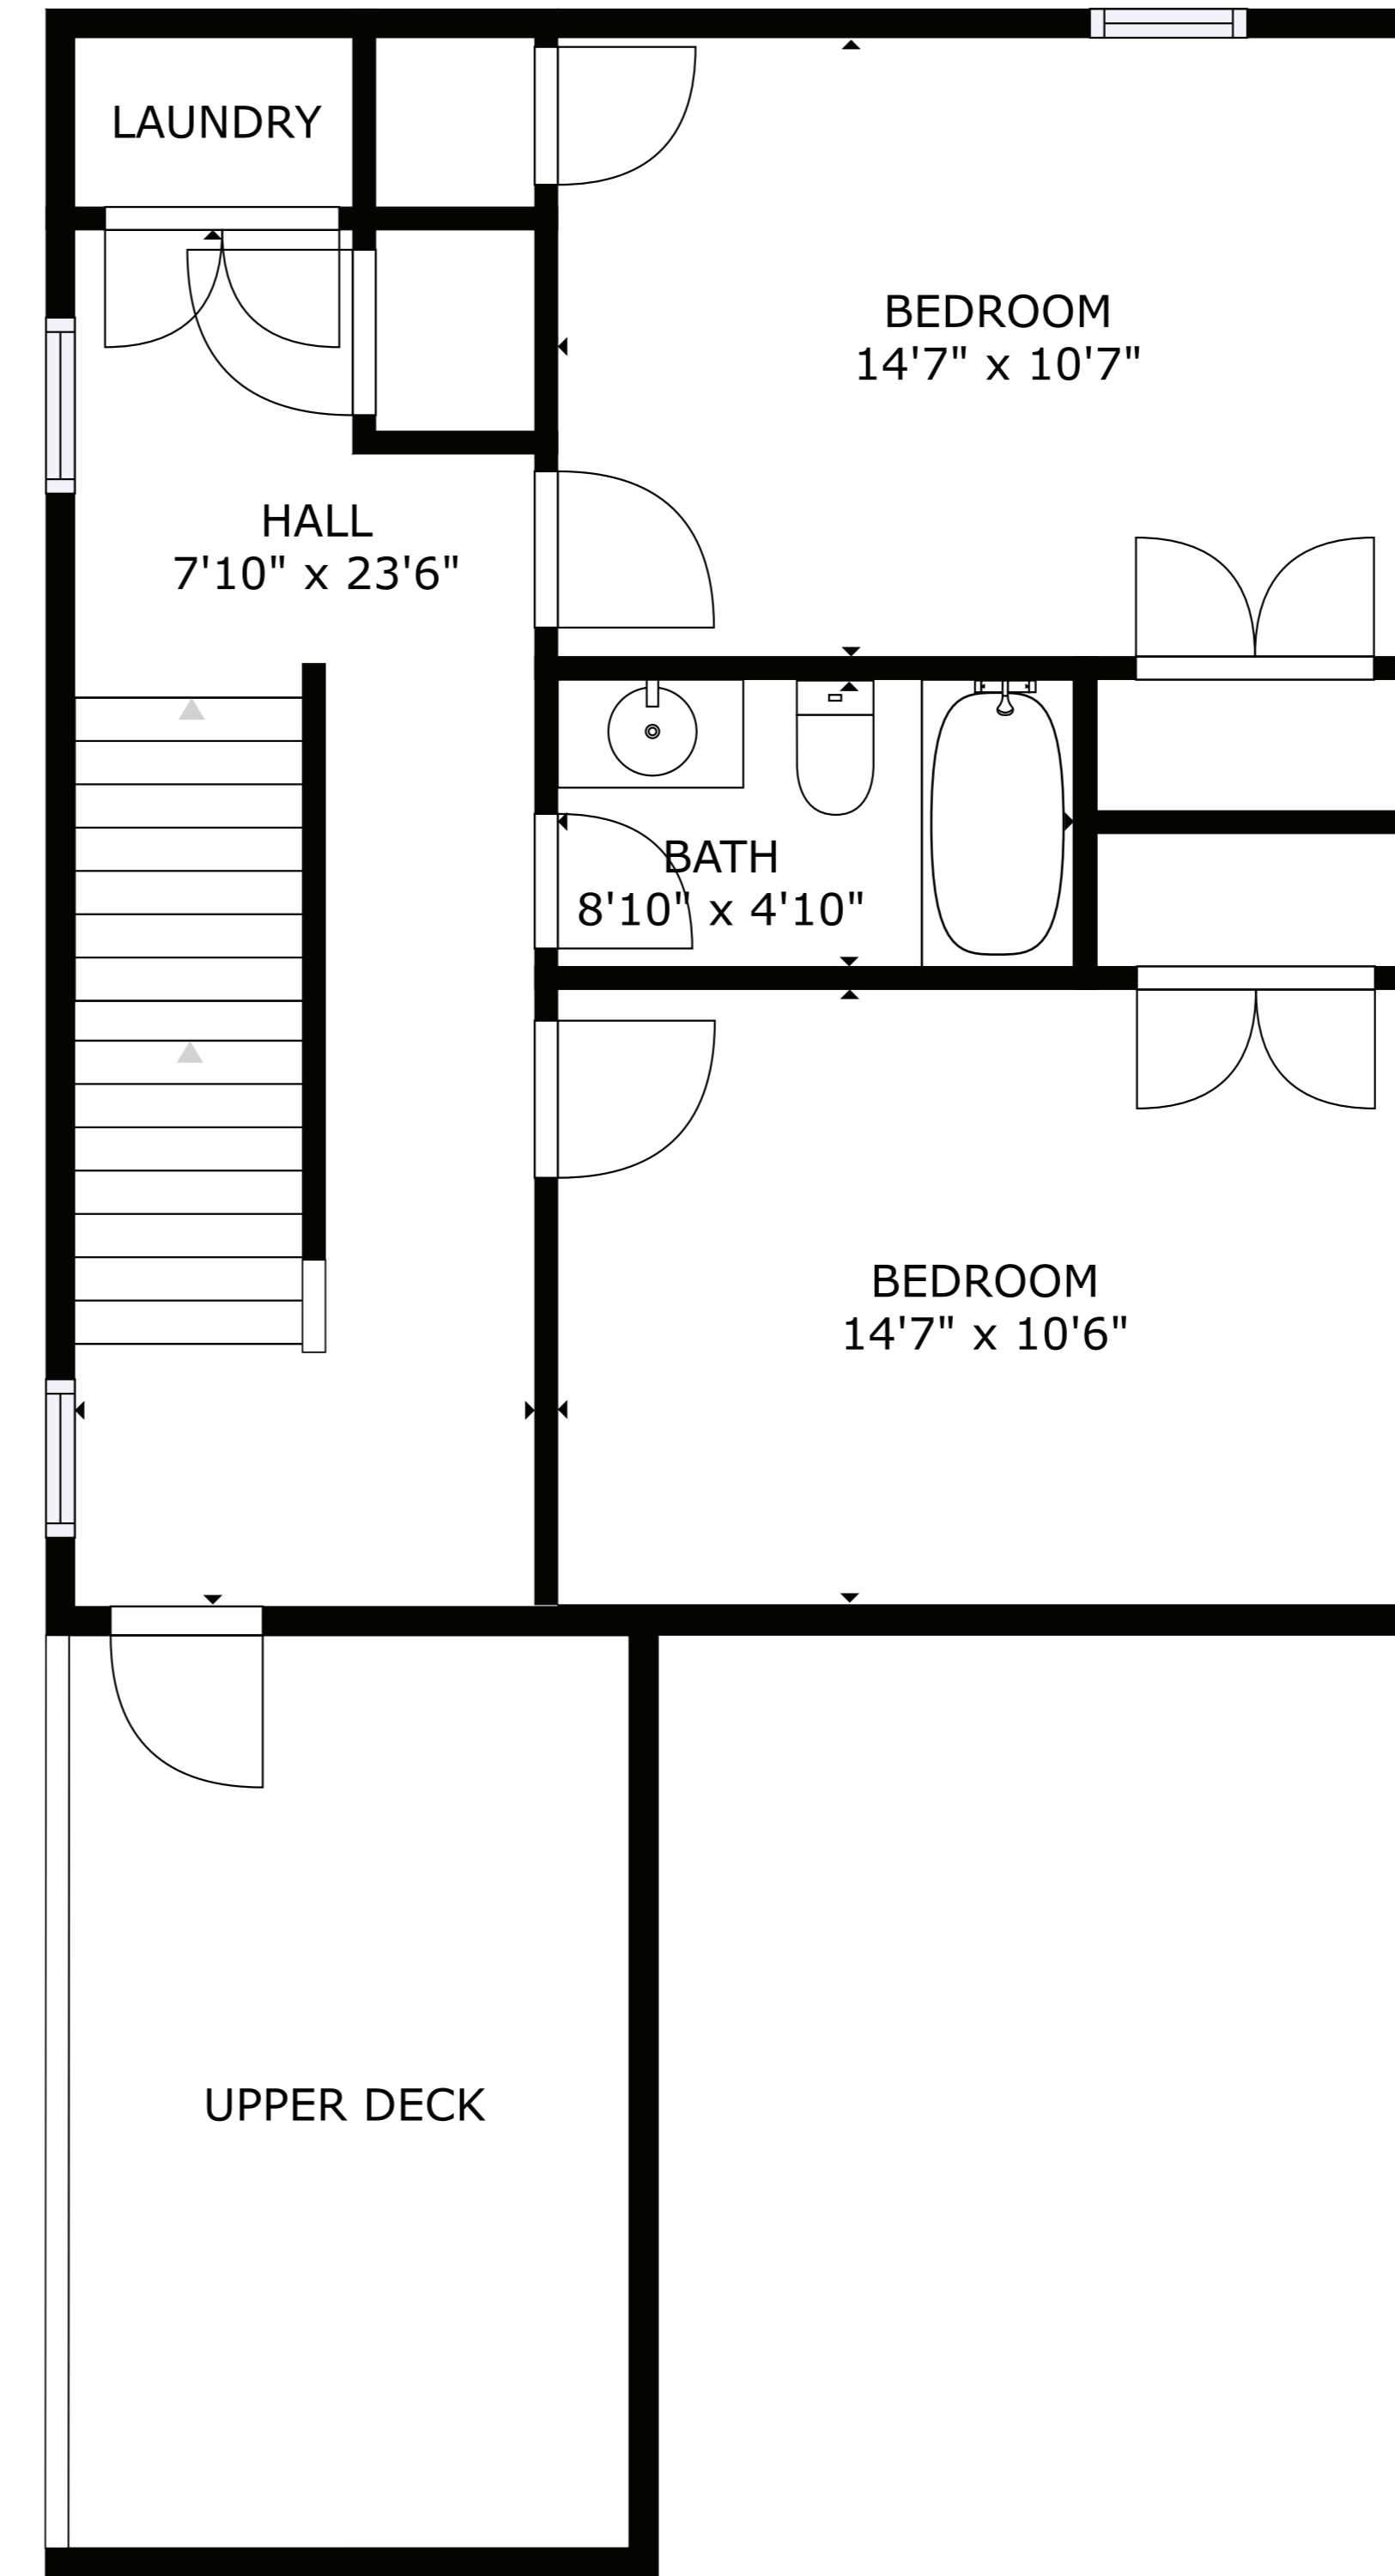

FLOOR 1

FLOOR 2

FLOOR 3

FLOOR 4

GROSS INTERNAL AREA
 FLOOR 1: 541 sq. ft, FLOOR 2: 618 sq. ft
 FLOOR 3: 614 sq. ft, FLOOR 4: 513 sq. ft
 EXCLUDED AREAS: , REDUCED HEADROOM BELOW 1.5M: 18 sq. ft
 TOTAL: 2286 sq. ft
 SIZES AND DIMENSIONS ARE APPROXIMATE, ACTUAL MAY VARY.