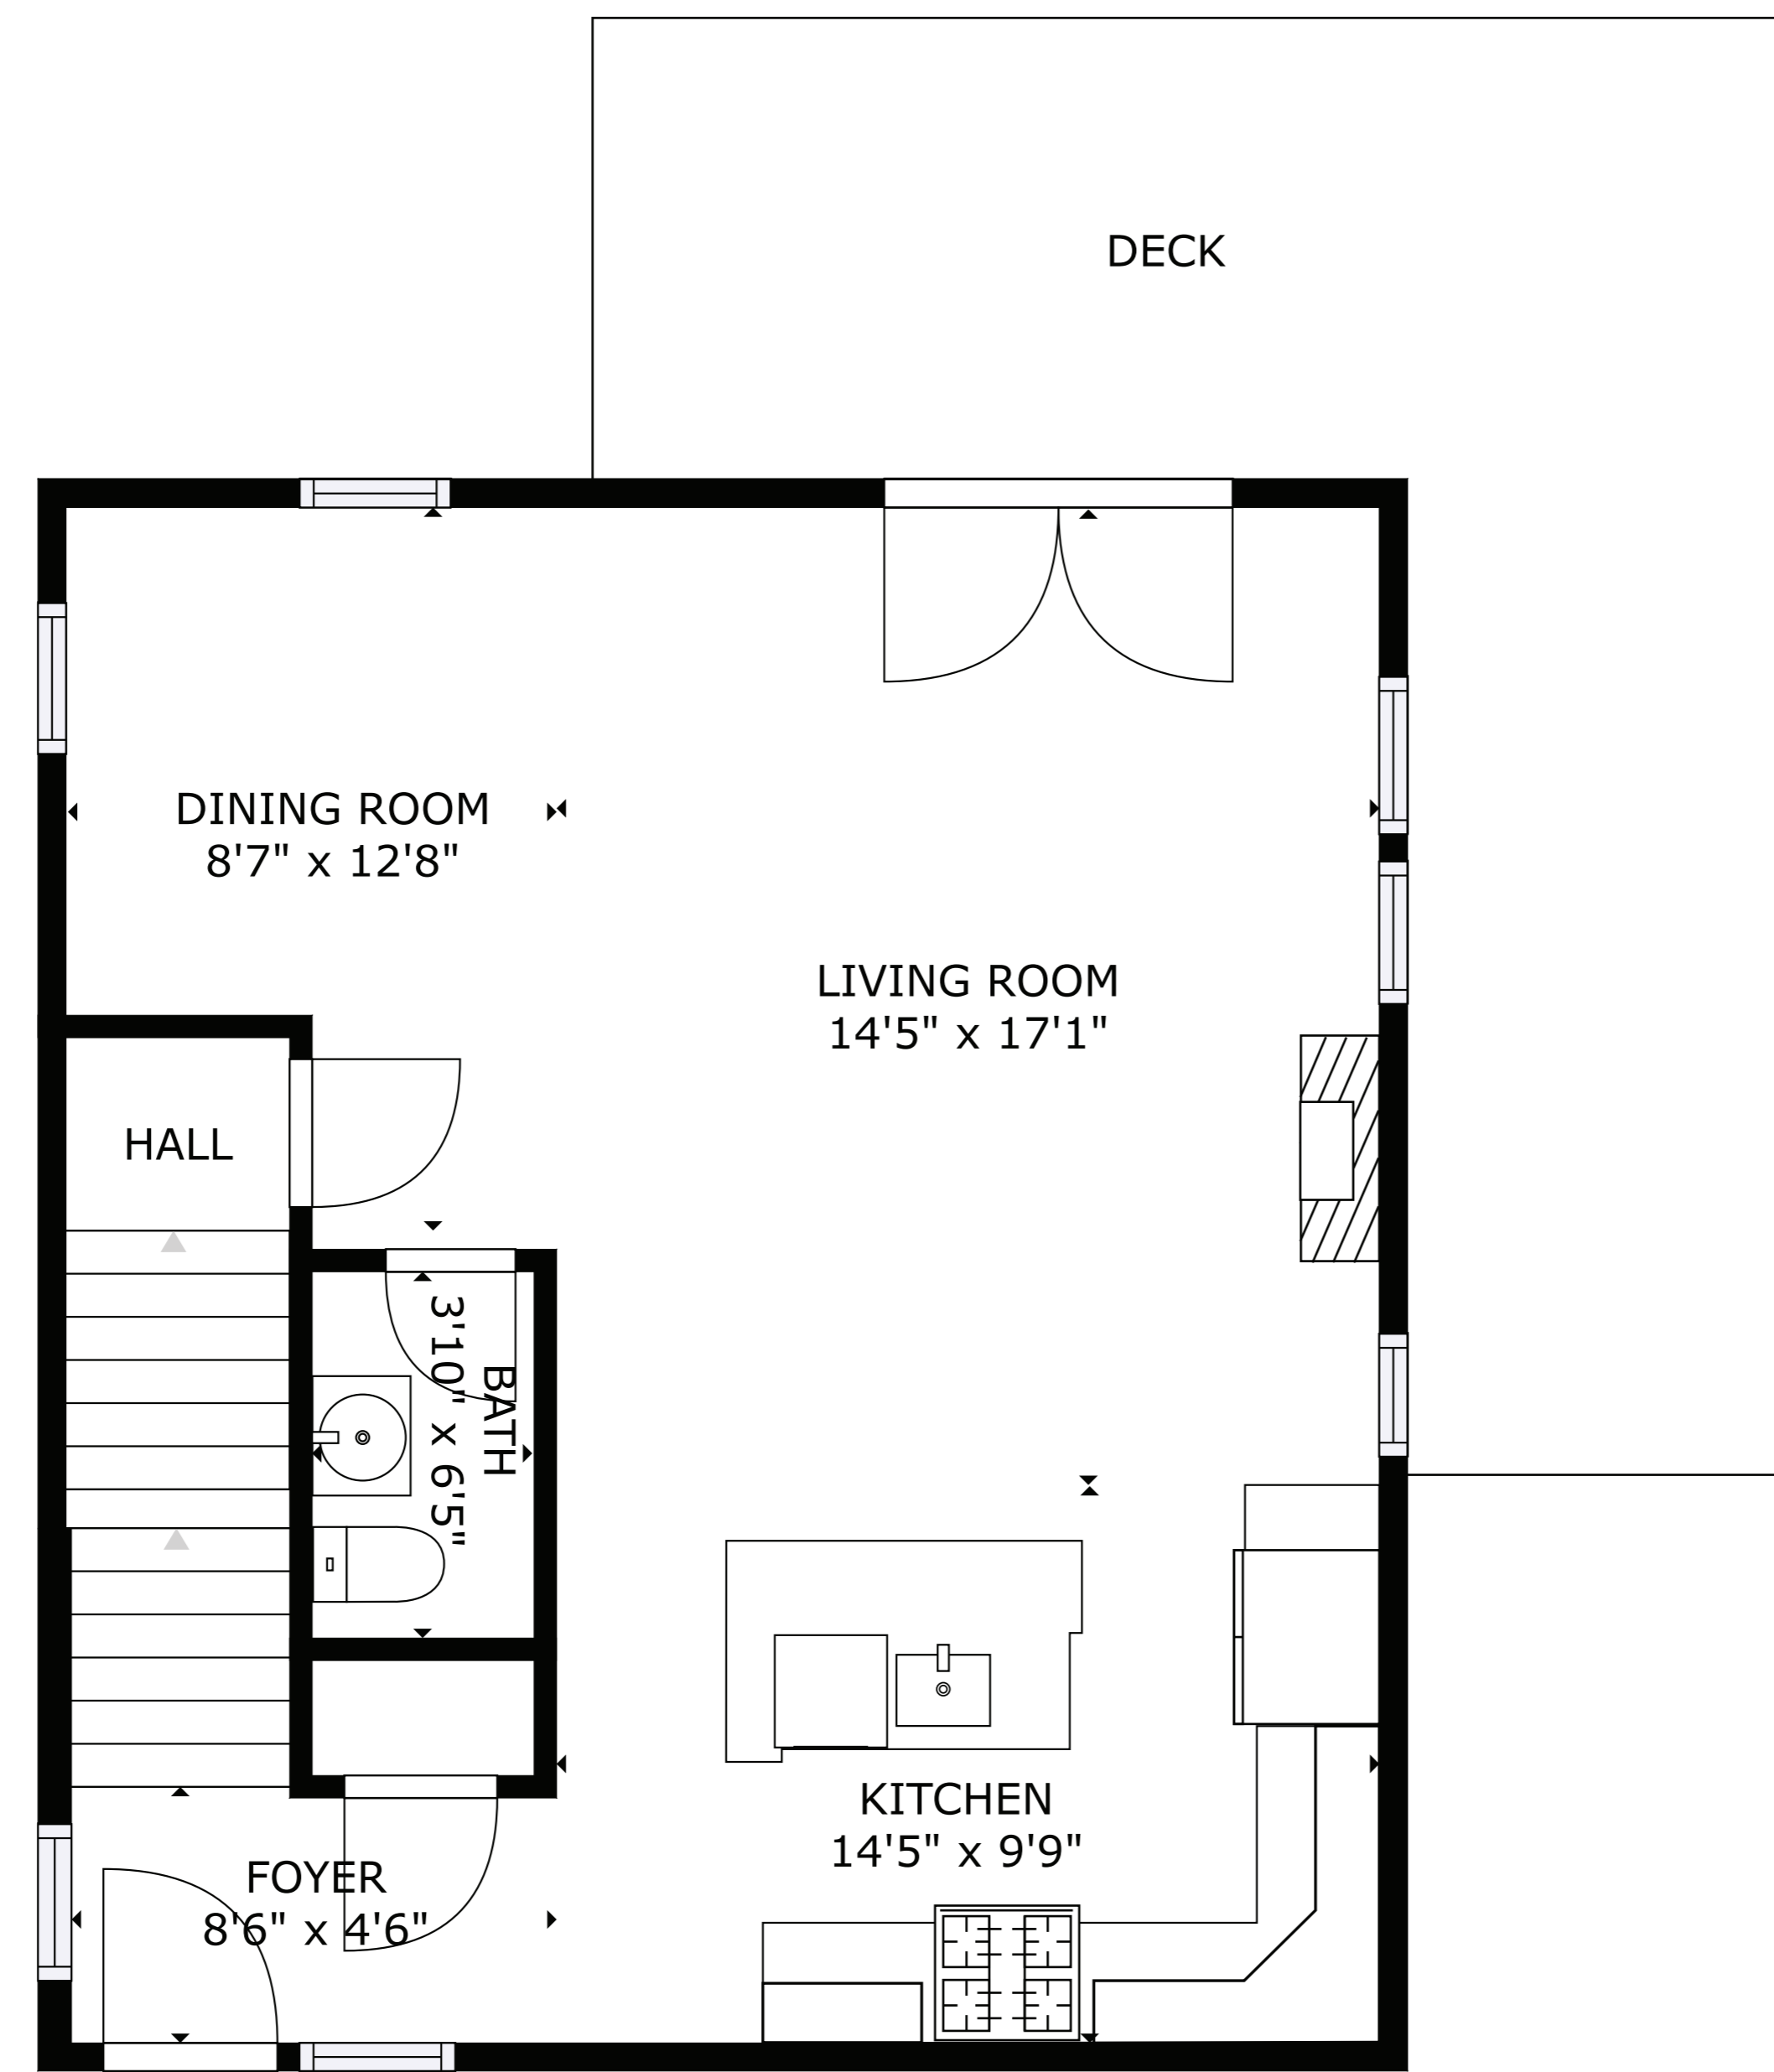

FLOOR 1

FLOOR 2

FLOOR 3

FLOOR 4

GROSS INTERNAL AREA
 FLOOR 1: 541 sq. ft, FLOOR 2: 618 sq. ft
 FLOOR 3: 614 sq. ft, FLOOR 4: 513 sq. ft
 EXCLUDED AREAS: , REDUCED HEADROOM BELOW 1.5M: 18 sq. ft
 TOTAL: 2286 sq. ft
 SIZES AND DIMENSIONS ARE APPROXIMATE, ACTUAL MAY VARY.