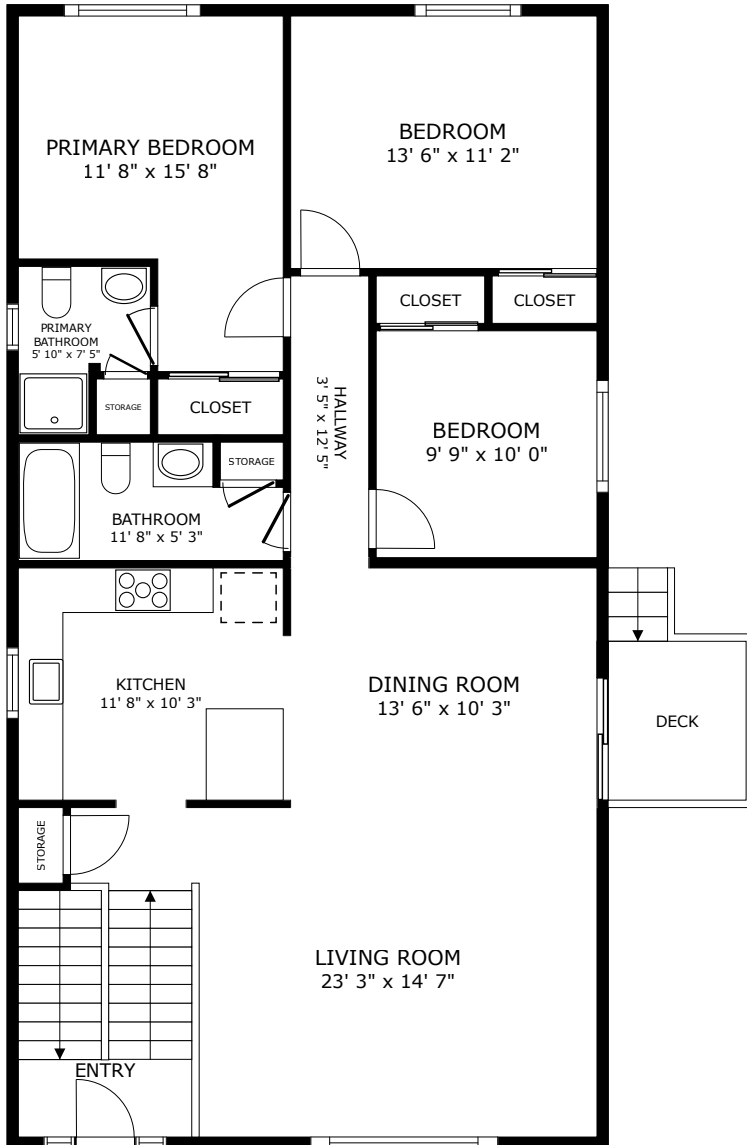

15 Winslow Avenue - Medford, MA

MAIN LEVEL

LOWER LEVEL

GROSS INTERNAL AREA
LOWER LEVEL: 358 sq.ft. MAIN LEVEL: 1,265 sq.ft.
EXCLUDED AREAS : LAUNDRY/UTILITY: 363 sq.ft. GARAGE 490 sq.ft. DECK 43 sq.ft.
TOTAL : 1,623 sq.ft.

SIZES AND DIMENSIONS ARE APPROXIMATE, ACTUAL MAY VARY.

This floor plan is an approximation, and is intended for marketing purposes only. This information has been provided with the sellers permission. © 2024 Glasshouse Media Inc.