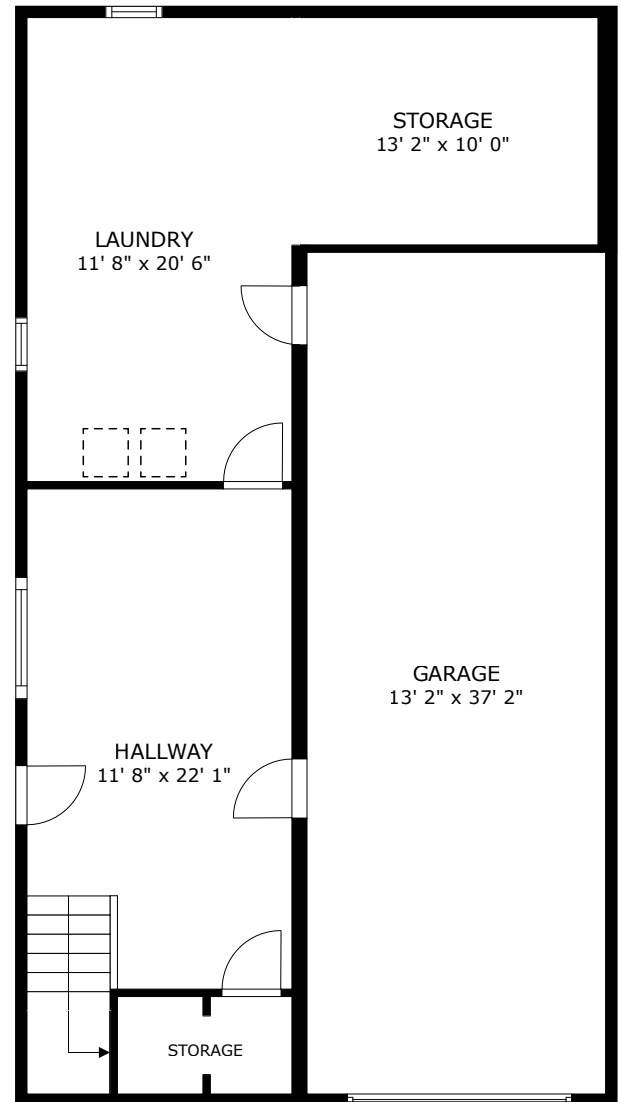

15 Winslow Avenue - Medford, MA

MAIN LEVEL

LOWER LEVEL

GROSS INTERNAL AREA
LOWER LEVEL: 358 sq.ft. MAIN LEVEL: 1,265 sq.ft.
EXCLUDED AREAS : LAUNDRY/UTILITY: 363 sq.ft. GARAGE 490 sq.ft. DECK 43 sq.ft.
TOTAL : 1,623 sq.ft.

SIZES AND DIMENSIONS ARE APPROXIMATE, ACTUAL MAY VARY.

This floor plan is an approximation, and is intended for marketing purposes only. This information has been provided with the sellers permission. © 2024 Glasshouse Media Inc.