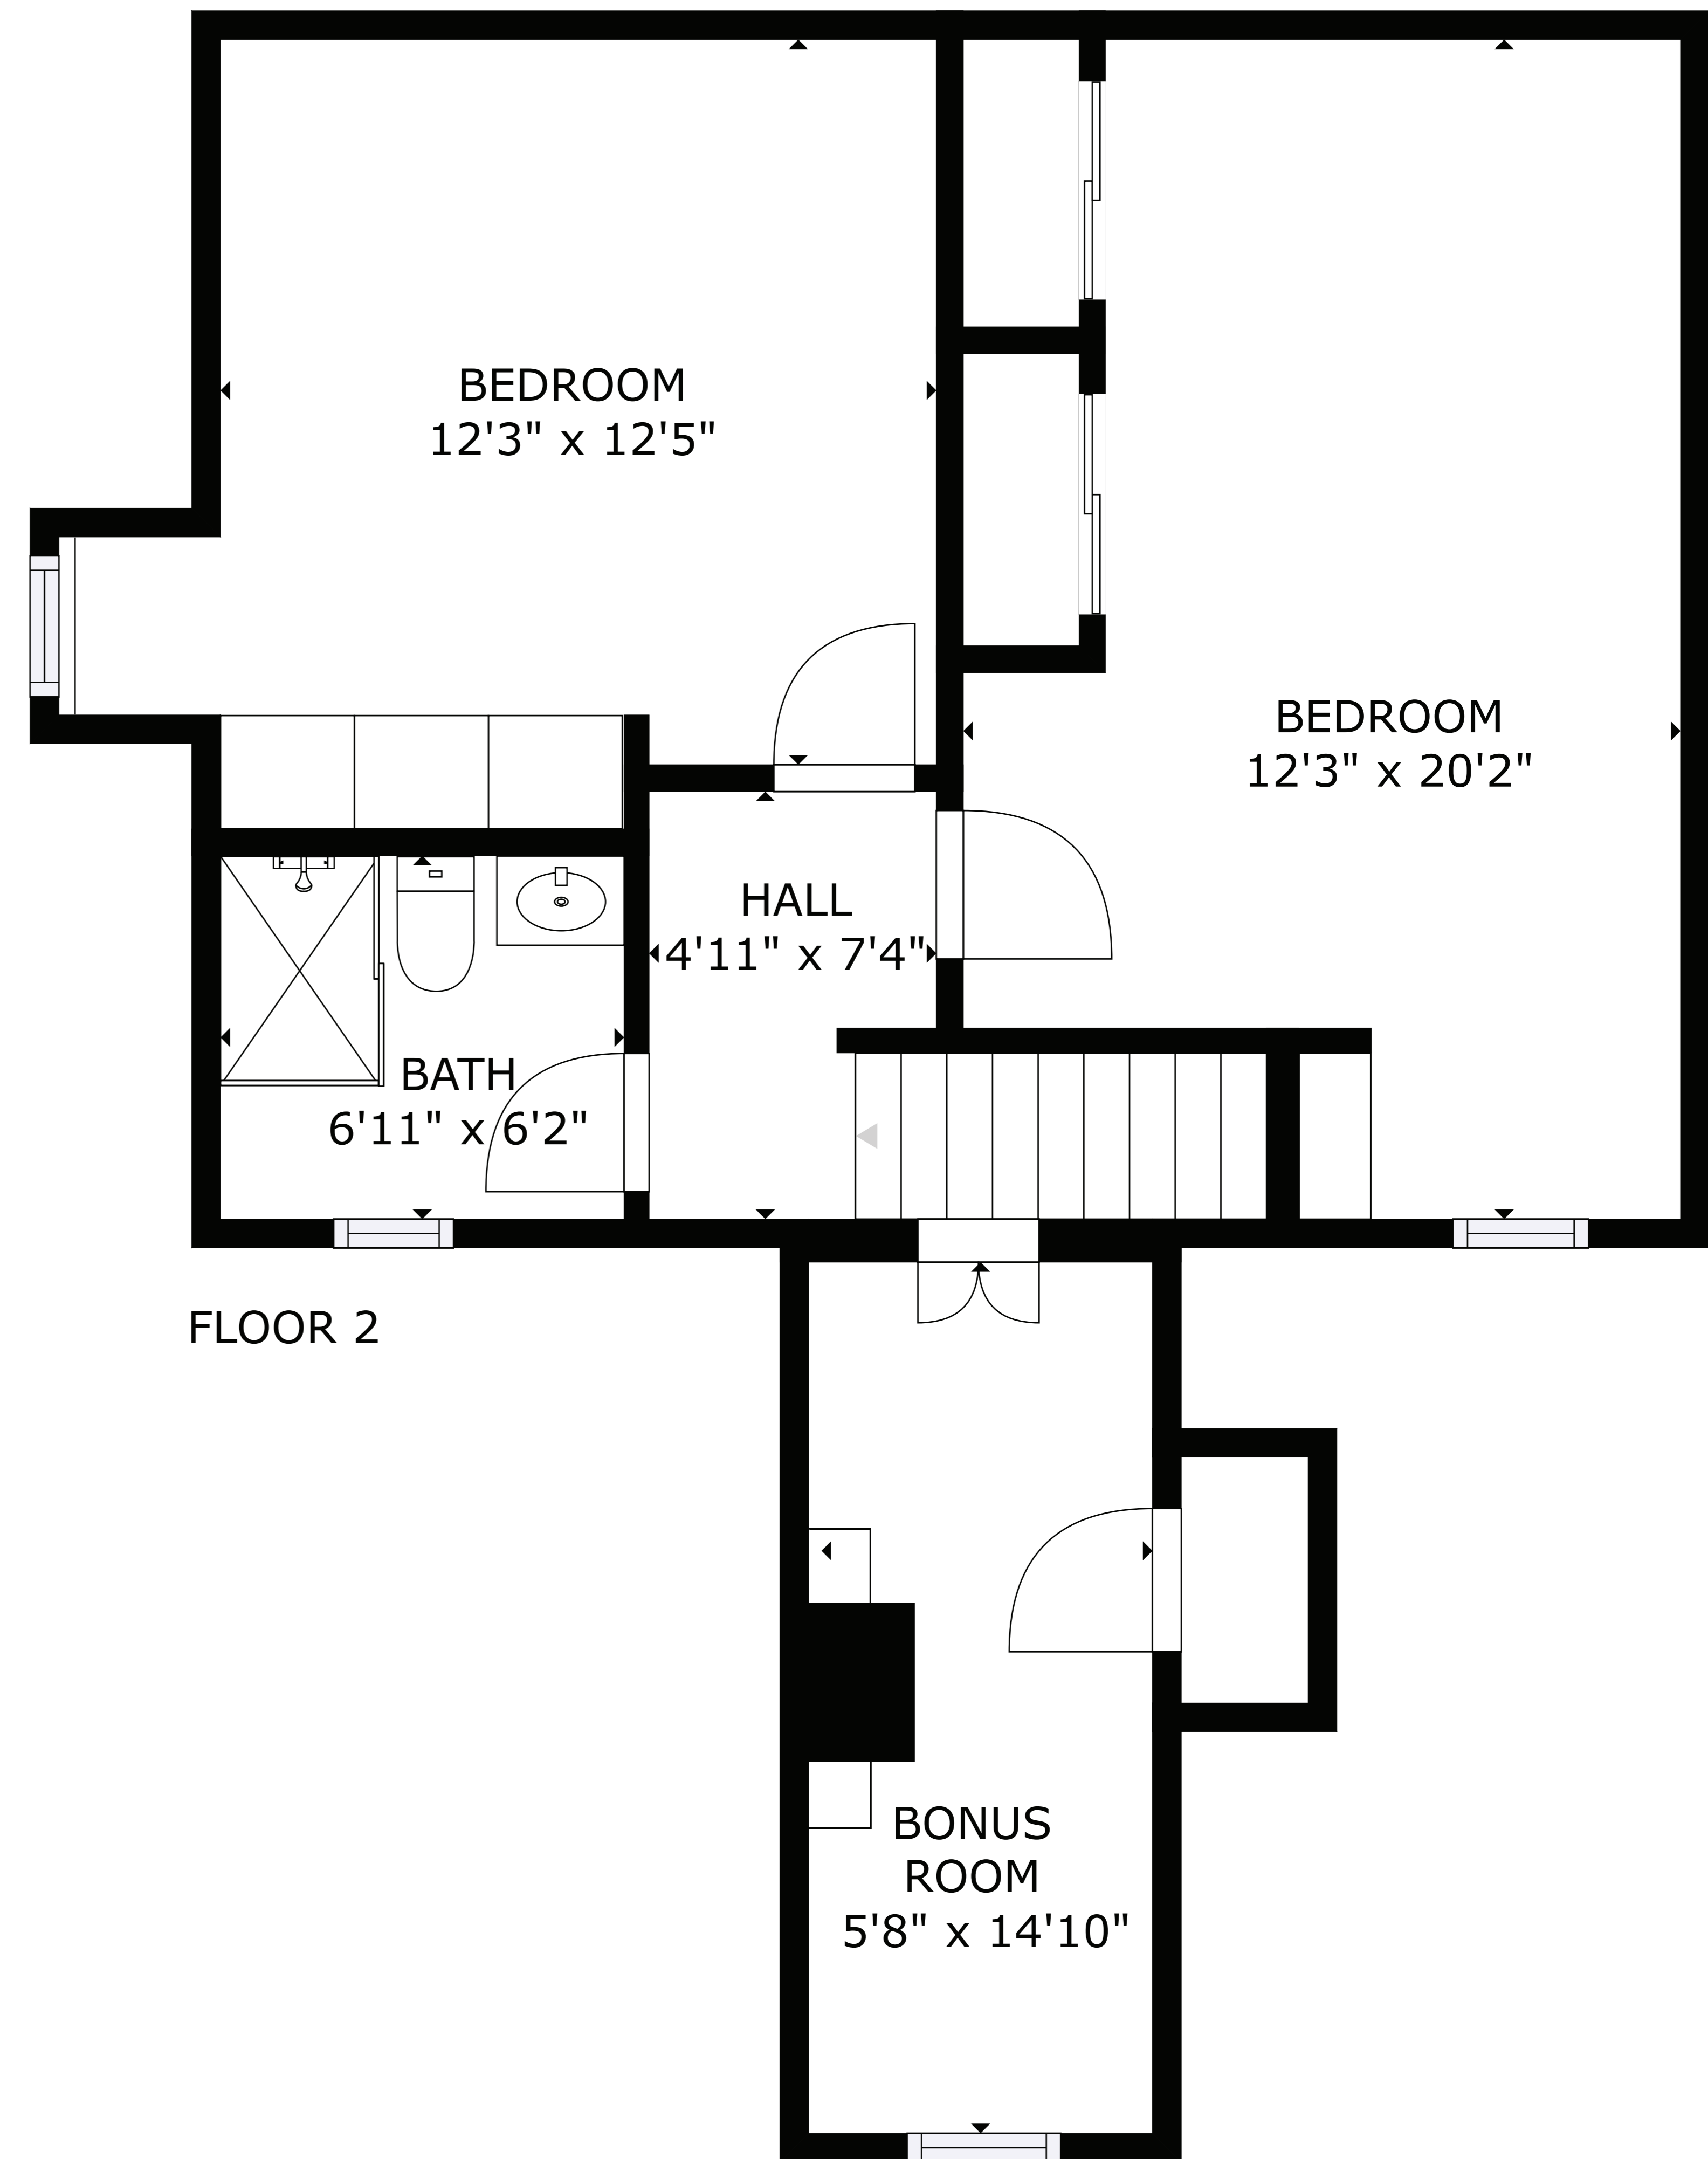

FLOOR 1

FLOOR 2

GROSS INTERNAL AREA  
 FLOOR 1: 1185 sq ft, FLOOR 2: 613 sq ft  
 TOTAL: 1798 sq ft

SIZES AND DIMENSIONS ARE APPROXIMATE, ACTUAL MAY VARY.